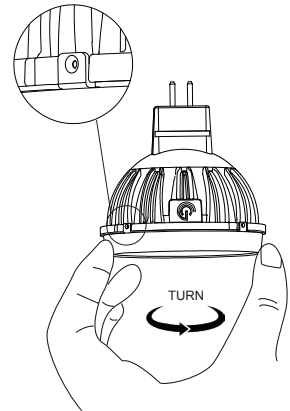

**TRUE BEAM ACCESSORY INSTALLATION**

**Install one lens with 35806 Single Accessory Retaining Clip**

**Install two lenses with 35807 Dual Accessory Retaining Clip**

Installation Finished

**TRUE BEAM ACCESSORY INSTALLATION**

**How to uninstall the Accessory Retaining Clip**