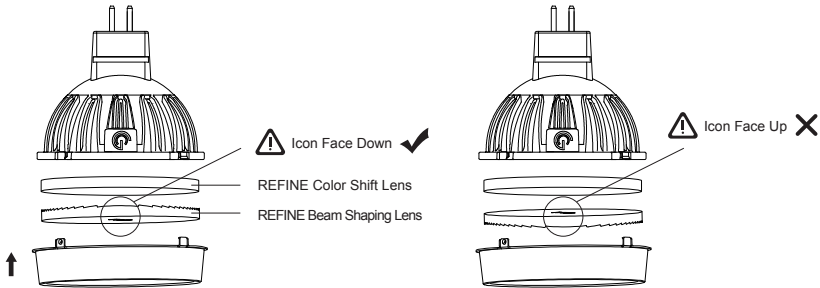

**TRUE BEAM ACCESSORY INSTALLATION**

**Install one lens with 35806 Single Accessory Retaining Clip**

**Install two lenses with 35807 Dual Accessory Retaining Clip**

Installation Finished

**TRUE BEAM ACCESSORY INSTALLATION**