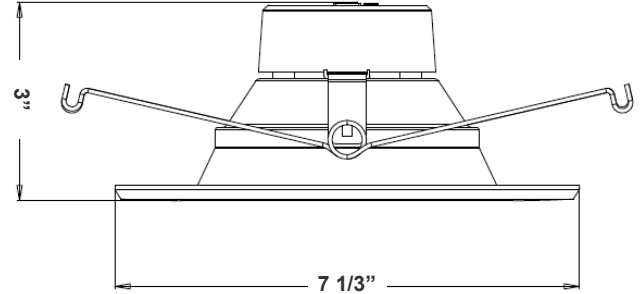

RDL SERIES

RESIDENTIAL LIGHTING

WESTGATE
THE FUTURE IS HERE...AND IT'S QUITE BRIGHT!

RDL6-BF-MCT5
RDL6-BF-MCT5-ORB
RDL6-BF-MCT5-BK

Customer Name: _____

Project Name: _____

Note: _____

Type: _____

Selection: 7 1/3" x 3"

Features

- 6" Baffle Recessed Trim
- Multi CCT (Selectable Switch on the Back of the driver)
- Isolated Driver for Improved Thermal Management
- 5-Year Warranty
- Spun Aluminum with White Powder Coat Finish

Technical Specifications

Electrical:

- Voltage: 120V AC
- Output Voltage: 36VDC
- Power Factor: >0.90
- Wattage: 15W
- Efficacy: 83 LPW
- Total Harmonic Distortion: ≤15 %

Mechanical:

- Spun Aluminum with White Powder Coat Finish
- Includes 8" Medium Base E-26 Screw-in Adapter That Fits any Standard Incandescent Down-light
- Maximum Ambient Temperature: 104°F
- Fits in Standard 6" Recessed Housings
- Rated life: 50,000 hrs
- Damp Location

Lighting:

- Dimming: TRIAC Dimming (Using Standard TRIAC LED Dimmers)
- LED: Epistar Chip (COB) and Driver—35,000-hour Design Life
- Can Rotate after Installation to Align
- Optics: White Translucent Acrylic Lens
- Total Lumens: 1250 LM
- Multi Color Temperatures: 2700K/ 3000K/ 3500K/ 4000K/ 5000K
- Multi CCT (Selectable Switch on the Back of the Driver)
- Color Rendering Index: CRI ≥ 90

Applications:

- LED retrofit trim have been designed to be a flexible lighting solution for retrofit and new construction applications, Ideal for closets, storage areas, attics, corridors, or general lighting solutions for residential and commercial applications