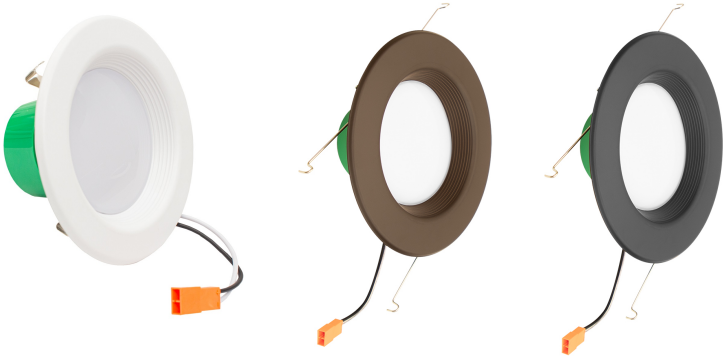

Selection: 7 1/3" x 3"

Features

- 6" Baffle Recessed Trim
- Multi CCT (Selectable Switch on the Back of the driver)
- Isolated Driver for Improved Thermal Management
- 5-Year Warranty
- Spun Aluminum with White Powder Coat Finish

Technical Specifications

Electrical:

- Voltage: 120V AC
- Output Voltage: 36VDC
- Power Factor: >0.90
- Wattage: 15W
- Efficacy: 83 LPW
- Total Harmonic Distortion: ≤15 %

Mechanical:

- Spun Aluminum with White Powder Coat Finish
- Includes 8" Medium Base E-26 Screw-in Adapter That Fits any Standard Incandescent Down-light
- Maximum Ambient Temperature: 104°F
- Fits in Standard 6" Recessed Housings
- Rated life: 50,000 hrs
- Damp Location

Lighting:

- Dimming: TRIAC Dimming (Using Standard TRIAC LED Dimmers)
- LED: Epistar Chip (COB) and Driver—35,000-hour Design Life
- Can Rotate after Installation to Align
- Optics: White Translucent Acrylic Lens
- Total Lumens: 1250 LM
- Multi Color Temperatures: 2700K/ 3000K/ 3500K/ 4000K/ 5000K
- Multi CCT (Selectable Switch on the Back of the Driver)
- Color Rendering Index: CRI ≥ 90

Applications:

- LED retrofit trim have been designed to be a flexible lighting solution for retrofit and new construction applications, Ideal for closets, storage areas, attics, corridors, or general lighting solutions for residential and commercial applications