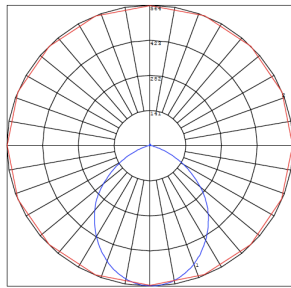

Photometrics: RDL6-BF-MCT5

BUG Rating: B1-U2-G0