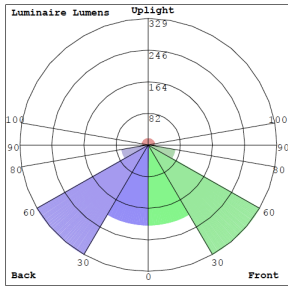

Photometrics: RDL6-BF-MCT5

BUG Rating: B1-U2-G0