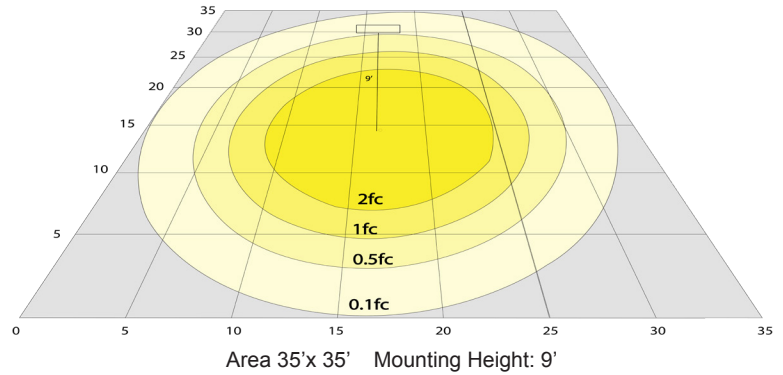

Photometrics: RDL6-BF-MCT5

BUG Rating: B1-U2-G0

Other Views:

Performance Table: RDL6-BF-MCT5

MODEL NO.	Wattage	Voltage	Lumens	Color Temp.	BUG Rating	LPW
RDL6-BF-MCT5	15W	120V	1250LM	2700K/3000K/3500K/4000K/5000K	B1-U2-G0	83

Sample Ordering

Model   **Style**   **Color Temp.**   **Housing**

RDL6 - BF - MCT5 -

Accessories:

Blank = No Option For Accessories

- RDL6-BF-TRMB-BK = RDL6-BF SERIES COLOR TRIM, BAFFLE BLACK
- RDL6-BF-TRMB-BN = RDL6-BF SERIES COLOR TRIM, BAFFLE BRUSHED NICKEL
- RDL6-BF-TRMB-ORB = RDL6-BF SERIES COLOR TRIM, BAFFLE OIL-RUBBED BRONZE
- RDL6-BF-TRMB-WH = RDL6-BF SERIES COLOR TRIM, BAFFLE WHITE
- RDL6-BF-TRMS-BK = RDL6-BF SERIES COLOR TRIM, SMOOTH BLACK
- RDL6-BF-TRMS-BN = RDL6-BF SERIES COLOR TRIM, SMOOTH BRUSHED NICKEL
- RDL6-BF-TRMS-ORB = RDL6-BF SERIES COLOR TRIM, SMOOTH OIL-RUBBED BRONZE
- RDL6-BF-TRMS-WH = RDL6-BF SERIES COLOR TRIM, SMOOTH WHITE

Factory-Installed Option:

Blank = No Option For Accessories
OPT-EM-DL1EXT = EXTERNAL BATTERY BACKUP

ACCESSORY:

- RDL6-BF-TRMB-WH RDL6-BF SERIES COLOR TRIM, BAFFLE-WHITE
- RDL6-BF-TRMB-BK RDL6-BF SERIES COLOR TRIM, BAFFLE-BLACK
- RDL6-BF-TRMB-BN RDL6-BF SERIES COLOR TRIM, BAFFLE-SMOOTH BRUSHED NICKEL
- RDL6-BF-TRMB-ORB RDL6-BF SERIES COLOR TRIM, BAFFLE-OIL-RUBBED BRONZE

- RDL6-BF-TRMS-WH RDL6-BF SERIES COLOR TRIM, SMOOTH-WHITE
- RDL6-BF-TRMS-BK RDL6-BF SERIES COLOR TRIM, SMOOTH-BLACK
- RDL6-BF-TRMS-BN RDL6-BF SERIES COLOR TRIM, SMOOTH-BRUSHED NICKEL
- RDL6-BF-TRMS-ORB RDL6-BF SERIES COLOR TRIM, SMOOTH-OIL-RUBBED BRONZE

E-26
Includes Medium Base E-26
Screw-in Adapter That Fits Any
Standard

FACTORY-INSTALLED OPTION:

OPT-EM-DL1EXT
EXTERNAL BATTERY BACKUP

1. **Example:**
1. RDL6-BF-MCT5
  2. RDL6-BF-MCT5
    OPT-EM-DL1EXT

(FOR RDL6 15W MCT5 FIXTURE 120V)