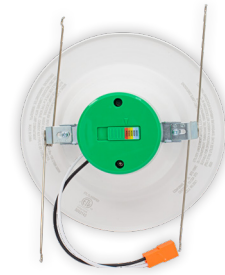

Back View

Performance Table: RDL6-BF-MCT5

MODEL NO.	Wattage	Voltage	Lumens	Color Temp.	BUG Rating	LPW
RDL6-BF-MCT5	15W	120V	1250LM	2700K/3000K/3500K/4000K/5000K	B1-U2-G0	83

Sample Ordering

Model   **Style**   **Color Temp.**   **Housing**

RDL6 - BF - MCT5 -

Accessories:

Blank = No Option For Accessories

- RDL6-BF-TRMB-BK = RDL6-BF SERIES COLOR TRIM, BAFFLE BLACK
- RDL6-BF-TRMB-BN = RDL6-BF SERIES COLOR TRIM, BAFFLE BRUSHED NICKEL
- RDL6-BF-TRMB-ORB = RDL6-BF SERIES COLOR TRIM, BAFFLE OIL-RUBBED BRONZE
- RDL6-BF-TRMB-WH = RDL6-BF SERIES COLOR TRIM, BAFFLE WHITE
- RDL6-BF-TRMS-BK = RDL6-BF SERIES COLOR TRIM, SMOOTH BLACK
- RDL6-BF-TRMS-BN = RDL6-BF SERIES COLOR TRIM, SMOOTH BRUSHED NICKEL
- RDL6-BF-TRMS-ORB = RDL6-BF SERIES COLOR TRIM, SMOOTH OIL-RUBBED BRONZE
- RDL6-BF-TRMS-WH = RDL6-BF SERIES COLOR TRIM, SMOOTH WHITE

Factory-Installed Option:

Blank = No Option For Accessories
OPT-EM-DL1EXT = EXTERNAL BATTERY BACKUP

ACCESSORY:

- RDL6-BF-TRMB-WH RDL6-BF SERIES COLOR TRIM, BAFFLE-WHITE
- RDL6-BF-TRMB-BK RDL6-BF SERIES COLOR TRIM, BAFFLE-BLACK
- RDL6-BF-TRMB-BN RDL6-BF SERIES COLOR TRIM, BAFFLE-SMOOTH BRUSHED NICKEL
- RDL6-BF-TRMB-ORB RDL6-BF SERIES COLOR TRIM, BAFFLE-OIL-RUBBED BRONZE

- RDL6-BF-TRMS-WH RDL6-BF SERIES COLOR TRIM, SMOOTH-WHITE
- RDL6-BF-TRMS-BK RDL6-BF SERIES COLOR TRIM, SMOOTH-BLACK
- RDL6-BF-TRMS-BN RDL6-BF SERIES COLOR TRIM, SMOOTH-BRUSHED NICKEL
- RDL6-BF-TRMS-ORB RDL6-BF SERIES COLOR TRIM, SMOOTH-OIL-RUBBED BRONZE

E-26
Includes Medium Base E-26
Screw-in Adapter That Fits Any
Standard

FACTORY-INSTALLED OPTION:

OPT-EM-DL1EXT
EXTERNAL BATTERY BACKUP

1. **Example:**
1. RDL6-BF-MCT5
  2. RDL6-BF-MCT5
    OPT-EM-DL1EXT

(FOR RDL6 15W MCT5 FIXTURE 120V)

(FOR RDL6 15W MCT5 FIXTURE 120V)
(EXTERNAL BATTERY BACKUP)