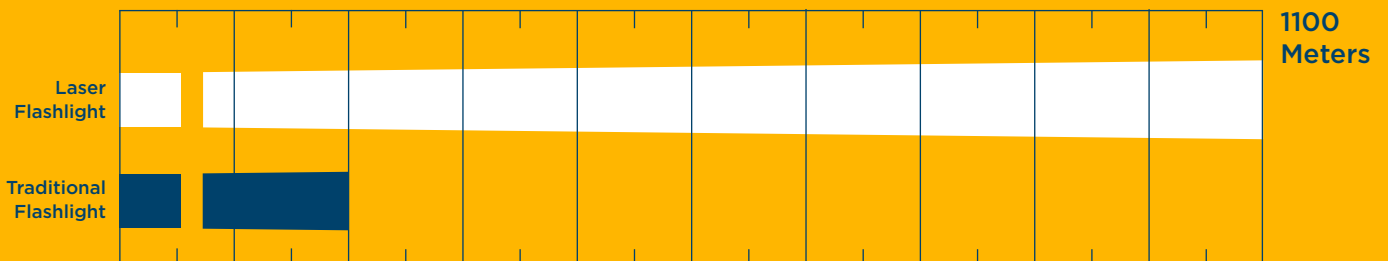

LaserLight™ Technology Maximizes Throw