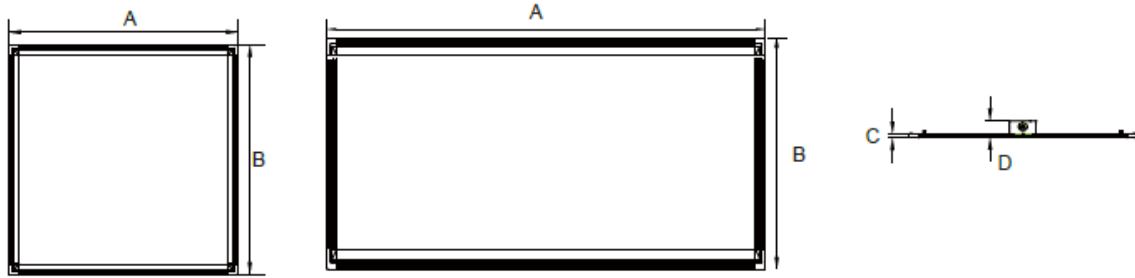

PROJECT NAME: _____ CATALOG NUMBER: _____
 NOTES: _____ FIXTURE SCHEDULE: _____

LED Edge Lit Flat Panel

The LED edge lit flat panel is designed to create uniform light distribution without hot spots, flicker or glare. The aluminum frame allows for the fixture to be fit in a drop ceiling (t-bar) grid, pendant hung with the cable kit or can be surface mounted with the optional surface mount kit. Great for replacing old fluorescent fixtures or for new construction, the fixture comes in 3 sizes: 1'x4', 2'x2' and 2'x4'.

DLC Partner: Gielight

Size	Gen 1 SKU	Wattage	Lumens	CCT	Gen 2 SKU	Wattage	Lumens	CCT	EMB	
2x2	PL-30W-66-28-TG-01-4000K	30	4200	4000K	PL-22-30W-L-H-4000K	30	3938	4000K		
	PL-30W-66-28-TG-01-4000K-EM				Yes					
	PL-30W-66-28-TG-01-5000K		4200	5000K	PL-22-30W-L-H-5000K		3966	5000K		
	PL-30W-66-28-TG-01-5000K-EM				Yes					
1x4	PL-40W-123-28-TG-09-4000K	40	5211	4000K	PL-14-40W-L-H-4000K	40	5661	4000K		
	PL-40W-123-28-TG-09-4000K-EM				Yes					
	PL-40W-123-28-TG-09-5000K		5600	5000K	PL-14-40W-L-H-5000K		5722	5000K		
	PL-40W-123-28-TG-09-5000K-EM				Yes					
2x4	PL-50W-126-28-TG-01-4000K	50	6475	4000K	PL-24-50W-L-H-4000K	50	6869	4000K		
	PL-50W-126-28-TG-01-4000K-EM				Yes					
	PL-50W-126-28-TG-01-5000K		7000	5000K	PL-24-50W-L-H-5000K		7057	5000K		
	PL-50W-126-28-TG-01-5000K-EM		Yes							
	PL-72W-126-28-TG-01-4000K	72	9471	4000K	PL-24-72W-L-H-4000K		72	9471	4000K	
	PL-72W-126-28-TG-01-5000K		10100		5000K			PL-24-72W-L-H-5000K		10100

Warehouse-Lighting.com
 2750 South 163rd St
 New Berlin, WI 53151

Warehouse-Lighting.com
 Phone: 888-454-4480
info@warehouse-lighting.com

Dimensions:

Size	A (inch)(mm)	B (inch)(mm)	C (inch)(mm)	D (inch)(mm)
2x2 FT	23.74" 603mm	23.74" 603mm	0.35" 9mm	1.69" 43mm
1x4 FT	47.76" 1213mm	11.81" 300mm	0.35" 9mm	1.69" 43mm
2x4 FT	47.76" 1213mm	23.74" 603mm	0.35" 9mm	1.69" 43mm