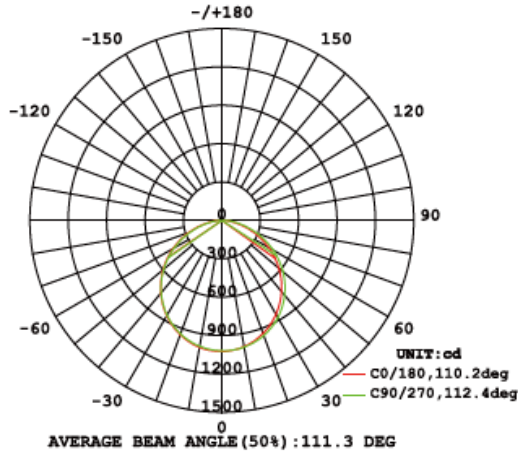

Features:

- Voltage: 120-277V
- CRI: 80
- 0-10V dimmable
- Life: 50000 Hours

- | | |
|---------------------|---------------------|
| 2x2 | 2x4 |
| • Wattage: 30 | • Wattage: 50 |
| • CCT: 4000K, 5000K | • CCT: 4000K, 5000K |
| 1x4 | 2x4 |
| • Wattage: 40 | • Wattage: 72 |
| • CCT: 4000K, 5000K | • CCT: 4000K, 5000K |

DLC Partner: Gielight

Size	Gen 1 SKU	Wattage	Lumens	CCT	Gen 2 SKU	Wattage	Lumens	CCT	EMB	
2x2	PL-30W-66-28-TG-01-4000K	30	4200	4000K	PL-22-30W-L-H-4000K	30	3938	4000K		
	PL-30W-66-28-TG-01-4000K-EM				Yes					
	PL-30W-66-28-TG-01-5000K		4200	5000K	PL-22-30W-L-H-5000K		3966	5000K		
	PL-30W-66-28-TG-01-5000K-EM				Yes					
1x4	PL-40W-123-28-TG-09-4000K	40	5211	4000K	PL-14-40W-L-H-4000K	40	5661	4000K		
	PL-40W-123-28-TG-09-4000K-EM				Yes					
	PL-40W-123-28-TG-09-5000K		5600	5000K	PL-14-40W-L-H-5000K		5722	5000K		
	PL-40W-123-28-TG-09-5000K-EM				Yes					
2x4	PL-50W-126-28-TG-01-4000K	50	6475	4000K	PL-24-50W-L-H-4000K	50	6869	4000K		
	PL-50W-126-28-TG-01-4000K-EM				Yes					
	PL-50W-126-28-TG-01-5000K		7000	5000K	PL-24-50W-L-H-5000K		7057	5000K		
	PL-50W-126-28-TG-01-5000K-EM		Yes							
	PL-72W-126-28-TG-01-4000K	72	9471	4000K	PL-24-72W-L-H-4000K		72	9471	4000K	
	PL-72W-126-28-TG-01-5000K		10100		5000K			PL-24-72W-L-H-5000K		10100

Warehouse-Lighting.com
 2750 South 163rd St
 New Berlin, WI 53151

Warehouse-Lighting.com
 Phone: 888-454-4480
info@warehouse-lighting.com

Dimensions:

Size	A (inch)(mm)	B (inch)(mm)	C (inch)(mm)	D (inch)(mm)
2x2 FT	23.74" 603mm	23.74" 603mm	0.35" 9mm	1.69" 43mm
1x4 FT	47.76" 1213mm	11.81" 300mm	0.35" 9mm	1.69" 43mm
2x4 FT	47.76" 1213mm	23.74" 603mm	0.35" 9mm	1.69" 43mm

1X4 LUMINOUS INTENSITY DISTRIBUTION DIAGRAM

2X2 LUMINOUS INTENSITY DISTRIBUTION DIAGRAM

2X4 LUMINOUS INTENSITY DISTRIBUTION DIAGRAM