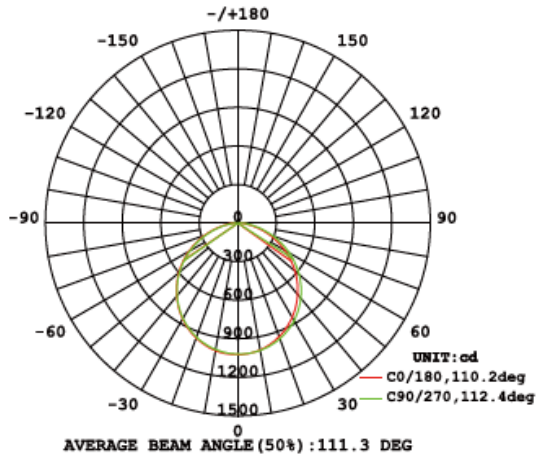

Features:

- Voltage: 120-277V
- CRI: 80
- 0-10V dimmable
- Life: 50000 Hours

- | | |
|---------------------|---------------------|
| 2x2 | 2x4 |
| • Wattage: 30 | • Wattage: 50 |
| • CCT: 4000K, 5000K | • CCT: 4000K, 5000K |
| 1x4 | 2x4 |
| • Wattage: 40 | • Wattage: 72 |
| • CCT: 4000K, 5000K | • CCT: 4000K, 5000K |

DLC Partner: Gielight

Size	Gen 1 SKU	Wattage	Lumens	CCT	Gen 2 SKU	Wattage	Lumens	CCT	EMB	
2x2	PL-30W-66-28-TG-01-4000K	30	4200	4000K	PL-22-30W-L-H-4000K	30	3938	4000K		
	PL-30W-66-28-TG-01-4000K-EM				Yes					
	PL-30W-66-28-TG-01-5000K		4200	5000K	PL-22-30W-L-H-5000K		3966	5000K		
	PL-30W-66-28-TG-01-5000K-EM				Yes					
1x4	PL-40W-123-28-TG-09-4000K	40	5211	4000K	PL-14-40W-L-H-4000K	40	5661	4000K		
	PL-40W-123-28-TG-09-4000K-EM				Yes					
	PL-40W-123-28-TG-09-5000K		5600	5000K	PL-14-40W-L-H-5000K		5722	5000K		
	PL-40W-123-28-TG-09-5000K-EM				Yes					
2x4	PL-50W-126-28-TG-01-4000K	50	6475	4000K	PL-24-50W-L-H-4000K	50	6869	4000K		
	PL-50W-126-28-TG-01-4000K-EM				Yes					
	PL-50W-126-28-TG-01-5000K		7000	5000K	PL-24-50W-L-H-5000K		7057	5000K		
	PL-50W-126-28-TG-01-5000K-EM		Yes							
	PL-72W-126-28-TG-01-4000K	72	9471	4000K	PL-24-72W-L-H-4000K		72	9471	4000K	
	PL-72W-126-28-TG-01-5000K		10100		5000K			PL-24-72W-L-H-5000K		10100

Warehouse-Lighting.com
 2750 South 163rd St
 New Berlin, WI 53151

Warehouse-Lighting.com
 Phone: 888-454-4480
info@warehouse-lighting.com

Dimensions:

Size	A (inch)(mm)	B (inch)(mm)	C (inch)(mm)	D (inch)(mm)
2x2 FT	23.74" 603mm	23.74" 603mm	0.35" 9mm	1.69" 43mm
1x4 FT	47.76" 1213mm	11.81" 300mm	0.35" 9mm	1.69" 43mm
2x4 FT	47.76" 1213mm	23.74" 603mm	0.35" 9mm	1.69" 43mm

1X4 LUMINOUS INTENSITY DISTRIBUTION DIAGRAM

2X2 LUMINOUS INTENSITY DISTRIBUTION DIAGRAM

2X4 LUMINOUS INTENSITY DISTRIBUTION DIAGRAM