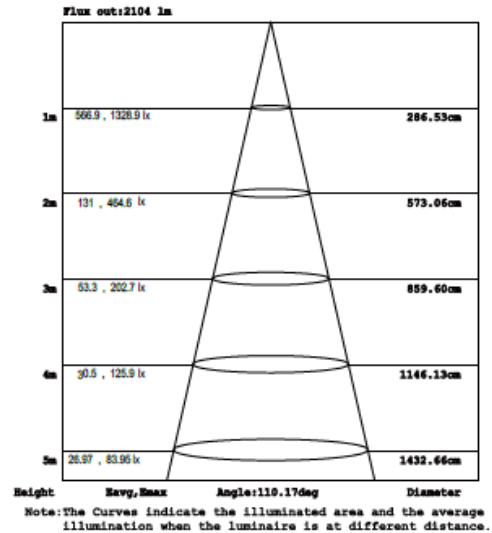

Features:

- Voltage: 120-277V
- CRI: 80
- 0-10V dimmable
- Life: 50000 Hours

- | | |
|---------------------|---------------------|
| 2x2 | 2x4 |
| • Wattage: 30 | • Wattage: 50 |
| • CCT: 4000K, 5000K | • CCT: 4000K, 5000K |
| 1x4 | 2x4 |
| • Wattage: 40 | • Wattage: 72 |
| • CCT: 4000K, 5000K | • CCT: 4000K, 5000K |

DLC Partner: Gielight

Size	Gen 1 SKU	Wattage	Lumens	CCT	Gen 2 SKU	Wattage	Lumens	CCT	EMB	
2x2	PL-30W-66-28-TG-01-4000K	30	4200	4000K	PL-22-30W-L-H-4000K	30	3938	4000K		
	PL-30W-66-28-TG-01-4000K-EM				Yes					
	PL-30W-66-28-TG-01-5000K		4200	5000K	PL-22-30W-L-H-5000K		3966	5000K		
	PL-30W-66-28-TG-01-5000K-EM				Yes					
1x4	PL-40W-123-28-TG-09-4000K	40	5211	4000K	PL-14-40W-L-H-4000K	40	5661	4000K		
	PL-40W-123-28-TG-09-4000K-EM				Yes					
	PL-40W-123-28-TG-09-5000K		5600	5000K	PL-14-40W-L-H-5000K		5722	5000K		
	PL-40W-123-28-TG-09-5000K-EM				Yes					
2x4	PL-50W-126-28-TG-01-4000K	50	6475	4000K	PL-24-50W-L-H-4000K	50	6869	4000K		
	PL-50W-126-28-TG-01-4000K-EM				Yes					
	PL-50W-126-28-TG-01-5000K		7000	5000K	PL-24-50W-L-H-5000K		7057	5000K		
	PL-50W-126-28-TG-01-5000K-EM		Yes							
	PL-72W-126-28-TG-01-4000K	72	9471	4000K	PL-24-72W-L-H-4000K		72	9471	4000K	
	PL-72W-126-28-TG-01-5000K		10100		5000K			PL-24-72W-L-H-5000K		10100

Warehouse-Lighting.com
 2750 South 163rd St
 New Berlin, WI 53151

Warehouse-Lighting.com
 Phone: 888-454-4480
info@warehouse-lighting.com

Dimensions:

Size	A (inch)(mm)	B (inch)(mm)	C (inch)(mm)	D (inch)(mm)
2x2 FT	23.74" 603mm	23.74" 603mm	0.35" 9mm	1.69" 43mm
1x4 FT	47.76" 1213mm	11.81" 300mm	0.35" 9mm	1.69" 43mm
2x4 FT	47.76" 1213mm	23.74" 603mm	0.35" 9mm	1.69" 43mm

1X4 LUMINOUS INTENSITY DISTRIBUTION DIAGRAM

2X2 LUMINOUS INTENSITY DISTRIBUTION DIAGRAM

2X4 LUMINOUS INTENSITY DISTRIBUTION DIAGRAM