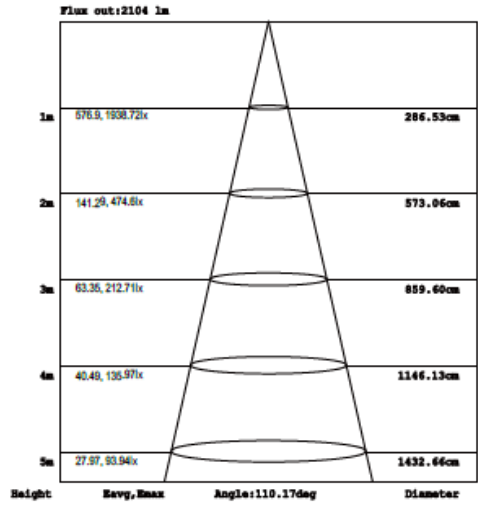

DLC Partner: Gielight

Size	Gen 1 SKU	Wattage	Lumens	CCT	Gen 2 SKU	Wattage	Lumens	CCT	EMB	
2x2	PL-30W-66-28-TG-01-4000K	30	4200	4000K	PL-22-30W-L-H-4000K	30	3938	4000K		
	PL-30W-66-28-TG-01-4000K-EM				Yes					
	PL-30W-66-28-TG-01-5000K		4200	5000K	PL-22-30W-L-H-5000K		3966	5000K		
	PL-30W-66-28-TG-01-5000K-EM				Yes					
1x4	PL-40W-123-28-TG-09-4000K	40	5211	4000K	PL-14-40W-L-H-4000K	40	5661	4000K		
	PL-40W-123-28-TG-09-4000K-EM				Yes					
	PL-40W-123-28-TG-09-5000K		5600	5000K	PL-14-40W-L-H-5000K		5722	5000K		
	PL-40W-123-28-TG-09-5000K-EM				Yes					
2x4	PL-50W-126-28-TG-01-4000K	50	6475	4000K	PL-24-50W-L-H-4000K	50	6869	4000K		
	PL-50W-126-28-TG-01-4000K-EM				Yes					
	PL-50W-126-28-TG-01-5000K		7000	5000K	PL-24-50W-L-H-5000K		7057	5000K		
	PL-50W-126-28-TG-01-5000K-EM		Yes							
	PL-72W-126-28-TG-01-4000K	72	9471	4000K	PL-24-72W-L-H-4000K		72	9471	4000K	
	PL-72W-126-28-TG-01-5000K		10100		5000K			PL-24-72W-L-H-5000K		10100

Warehouse-Lighting.com
 2750 South 163rd St
 New Berlin, WI 53151

Warehouse-Lighting.com
 Phone: 888-454-4480
info@warehouse-lighting.com

Dimensions:

Size	A (inch)(mm)	B (inch)(mm)	C (inch)(mm)	D (inch)(mm)
2x2 FT	23.74" 603mm	23.74" 603mm	0.35" 9mm	1.69" 43mm
1x4 FT	47.76" 1213mm	11.81" 300mm	0.35" 9mm	1.69" 43mm
2x4 FT	47.76" 1213mm	23.74" 603mm	0.35" 9mm	1.69" 43mm

1X4 LUMINOUS INTENSITY DISTRIBUTION DIAGRAM

2X2 LUMINOUS INTENSITY DISTRIBUTION DIAGRAM

2X4 LUMINOUS INTENSITY DISTRIBUTION DIAGRAM