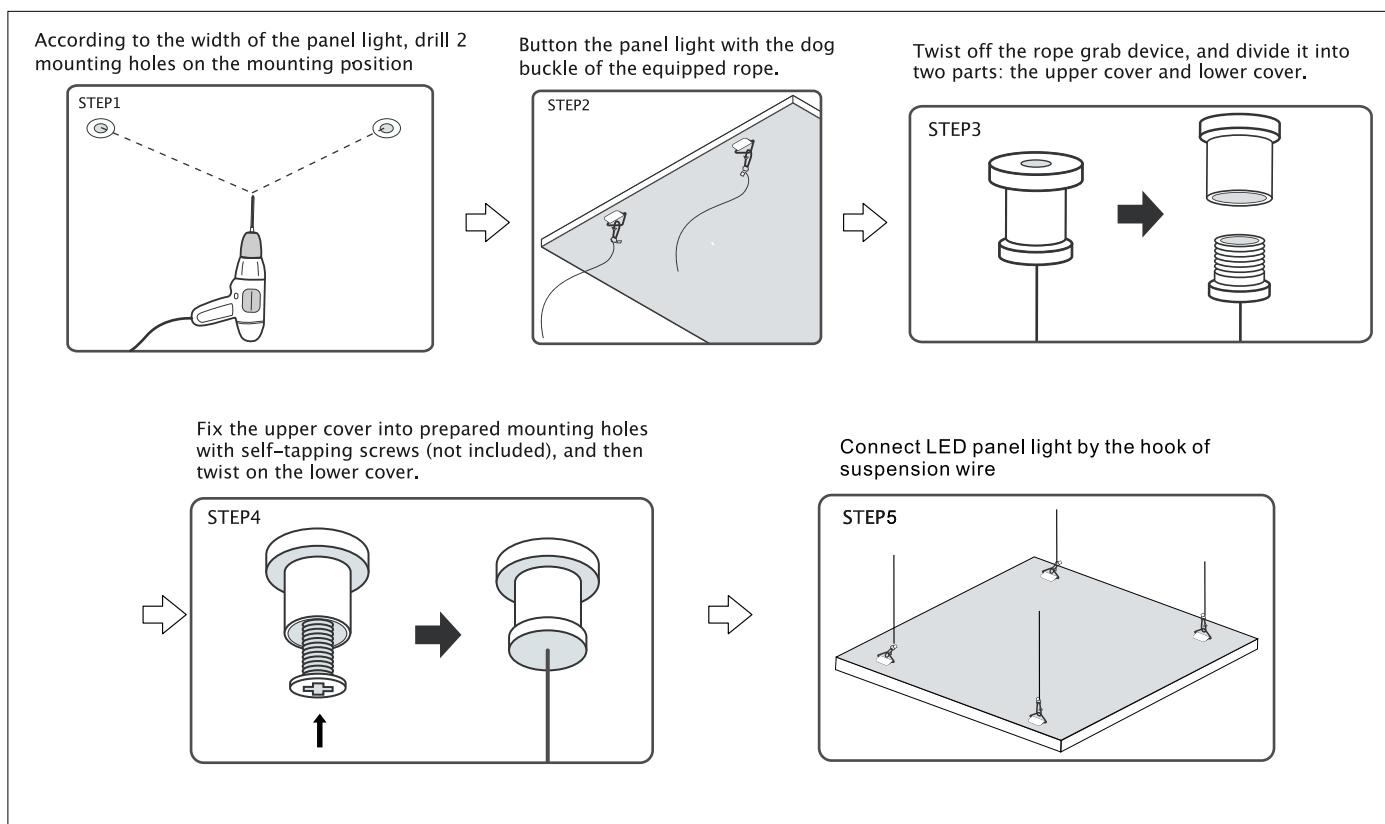

Installation

Recessed

Suspended

Surface Mount

Connection Mode