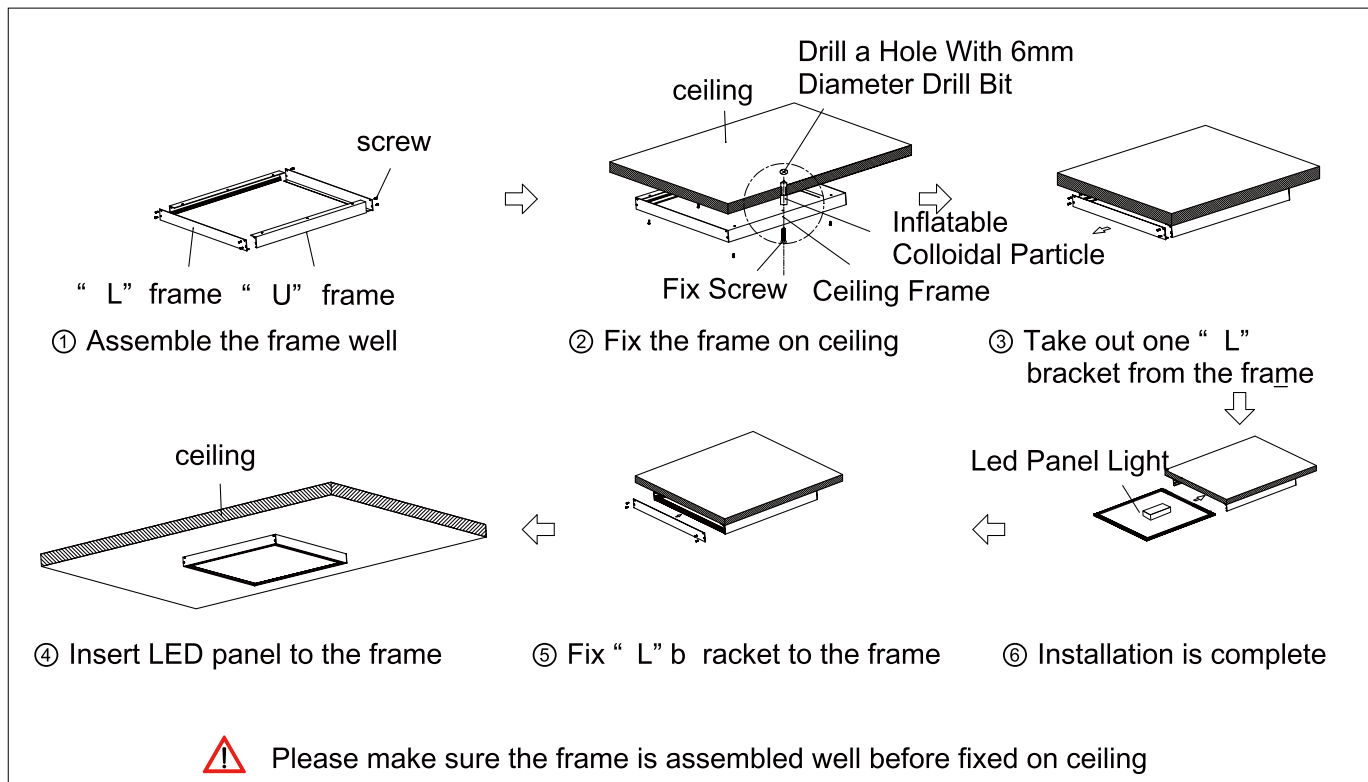

Installation

Recessed

Suspended

Surface Mount

Connection Mode