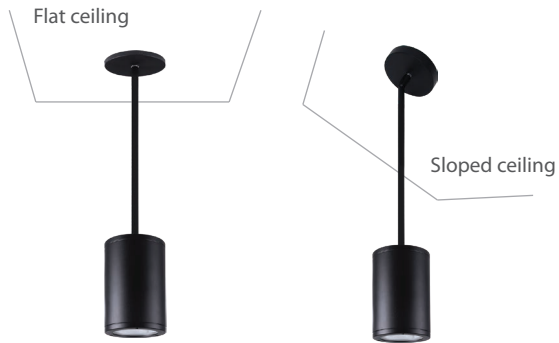

### DESCRIPTION

naturaLED® Pendant Light (PCL) fixture is a versatile and high performance fixture offering both precision lighting and elegant style and can be used for any new constructions, remodel, or retrofit projects. Adjustable mounting for flat or sloped ceiling, which also includes pendant pole of 12" length or extension to 24" length. This classic cylindrical design with frosted lens allowing a modern look with a warm glow illuminating for both residential or commercial use.

### INCLUDED WITH PENDANT

**SAMPLE NUMBER** LED-FX4PCL18/33/930/BK

STYLE	FAMILY	DIAMETER	SERIES	WATTAGE	BEAM ANGLE	CRI/COLOR TEMP	COLOR
LED	FX	4	PCL	18	33	930	BK
LED Lighting	Fixture	4.5-inch	Pendant Light	18 Watt	33°	CRI 90 3000K	Black

ORDERING

Watts (W)	Ordering Code	Description	CCT (K)	Lumens (Lm)	Equiv. Wattage (W)	Size	Wet Location	Energy Star
18	7794	LED-FX4PCL18/33/930/BK	3000K	1,300	100	4.5"	•	•

MOUNTING

Mounting Pole (Included)

2 x Mounting pole (12 inch each)

DIMENSIONS

18W (4.5-inch)  
2.65-lbs

PHOTOMETRICS CHART

18W (4.5-inch)  
Energy Star

Center Beam fc	Beam Width
5.0ft	11.3 ft 2.8 ft 2.8 ft
10.0ft	28.3 ft 5.5 ft 5.5 ft
15.0ft	12.6 ft 8.3 ft 8.4 ft
20.0ft	7.00 ft 11.1 ft 11.1 ft
25.0ft	4.53 ft 13.8 ft 13.9 ft
30.0ft	3.15 ft 16.6 ft 16.7 ft