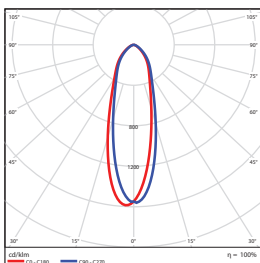

ORDERING

Watts (W)	Ordering Code	Description	CCT (K)	Lumens (Lm)	Equiv. Wattage (W)	Size	Wet Location	Energy Star
18	7794	LED-FX4PCL18/33/930/BK	3000K	1,300	100	4.5"	•	•

MOUNTING

Mounting Pole (Included)

2 x Mounting pole (12 inch each)

DIMENSIONS

18W (4.5-inch)  
2.65-lbs

PHOTOMETRICS CHART

18W (4.5-inch)  
Energy Star

Center Beam fc	Beam Width
5.0ft	11.3 ft 2.8 ft 2.8 ft
10.0ft	28.3 ft 5.5 ft 5.5 ft
15.0ft	12.6 ft 8.3 ft 8.4 ft
20.0ft	7.00 ft 11.1 ft 11.1 ft
25.0ft	4.53 ft 13.8 ft 13.9 ft
30.0ft	3.15 ft 16.6 ft 16.7 ft

Vert. Spread: 31.0°  
Horiz. Spread: 31.1°

PACKAGE

Case Qty  
6 pcs