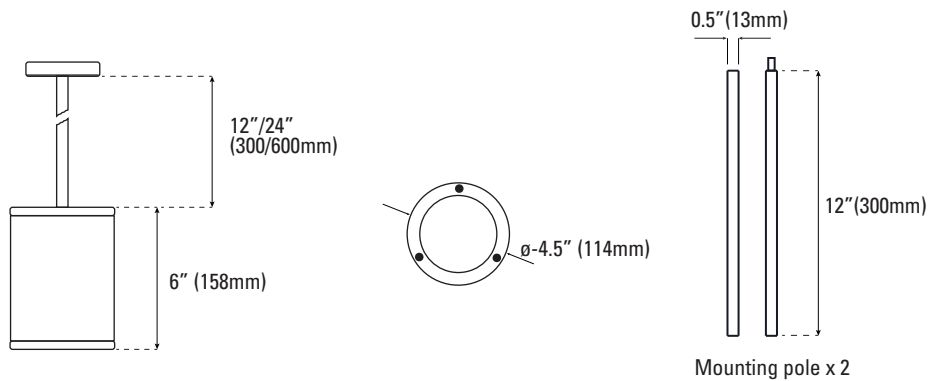

### INCLUDED WITH PENDANT

**SAMPLE NUMBER** LED-FX4PCL18/33/930/BK

STYLE	FAMILY	DIAMETER	SERIES	WATTAGE	BEAM ANGLE	CRI/COLOR TEMP	COLOR
LED	FX	4	PCL	18	33	930	BK
LED Lighting	Fixture	4.5-inch	Pendant Light	18 Watt	33°	CRI 90 3000K	Black

ORDERING

Watts (W)	Ordering Code	Description	CCT (K)	Lumens (Lm)	Equiv. Wattage (W)	Size	Wet Location	Energy Star
18	7794	LED-FX4PCL18/33/930/BK	3000K	1,300	100	4.5"	•	•

MOUNTING

Mounting Pole (Included)

2 x Mounting pole (12 inch each)

DIMENSIONS

18W (4.5-inch)  
2.65-lbs

PHOTOMETRICS CHART

18W (4.5-inch)  
Energy Star

Center Beam fc	Beam Width
5.0ft	11.3 ft 2.8 ft 2.8 ft
10.0ft	28.3 ft 5.5 ft 5.5 ft
15.0ft	12.6 ft 8.3 ft 8.4 ft
20.0ft	7.00 ft 11.1 ft 11.1 ft
25.0ft	4.53 ft 13.8 ft 13.9 ft
30.0ft	3.15 ft 16.6 ft 16.7 ft