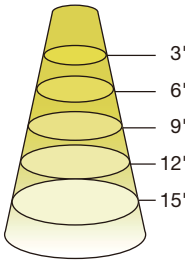

DIMENSIONS & WEIGHT

Model	Base	Dia.	MOL	Weight
24PAR38HO/xxxxxxx/277V/SD	E26	5-1/8"	4-3/4"	1.11lb

ILLUMINANCE & CANDELA DISTRIBUTION

24PAR38HO/827NF25/277V/SD

Diameter	Footcandles
1.3	9,496
2.7	2,201
4.0	1,003
5.3	571
6.7	357

24PAR38HO/827FL40/277V/SD

Diameter	Footcandles
1.9	1,510
2.8	695
5.7	168
7.6	94
9.5	60

24PAR38HO/830FL40/277V/SD

Diameter	Footcandles
1.9	1,447
2.8	666
5.7	161
7.6	90
9.5	58

Degree	Candela
0	5,383
5	5,128
15	3,391
25	1,590
35	544
45	225

Degree	Candela
0	5,131
5	4,900
15	3,378
25	1,469
35	555
45	232

Project Name:	Type:
Part Number:	Date:

SELECTDRIVE PAR38 HO 277V SERIES

ILLUMINANCE & CANDELA DISTRIBUTION

24PAR38HO/835FL40/277V/SD

Diameter	Footcandles
1.9	1,604
2.8	739
5.7	178
7.6	100
9.5	64

24PAR38HO/840FL40/277V/SD

Diameter	Footcandles
1.9	1,615
2.8	744
5.7	179
7.6	101
9.5	65

Degree	Candela
0	5,683
5	5,370
15	3,574
25	1,679
35	300
45	318

Degree	Candela
0	5,720
5	5,350
15	3,627
25	1,621
35	578
45	266