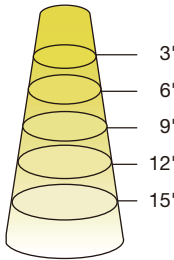

DIMENSIONS & WEIGHT

Model	Base	Dia.	MOL	Weight
24PAR38HO/xxxxxxx/277V/SD	E26	5-1/8"	4-3/4"	1.11lb

ILLUMINANCE & CANDELA DISTRIBUTION

24PAR38HO/827NF25/277V/SD

Diameter	Footcandles
1.3	9,496
2.7	2,201
4.0	1,003
5.3	571
6.7	357

24PAR38HO/830NF25/277V/SD

Diameter	Footcandles
1.3	9,305
2.7	2,157
4.0	983
5.3	560
6.7	350

Degree	Candela
0	15,694
5	12,750
15	4,030
25	1,012
35	309
45	96

Degree	Candela
0	15,225
5	12,561
15	4,172
25	930
35	326
45	103

Project Name:	Type:
Part Number:	Date:

GREENCREATIVE

SELECTDRIVE PAR38 HO 277V SERIES

ILLUMINANCE & CANDELA DISTRIBUTION

24PAR38HO/835NF25/277V/SD

Diameter	Footcandles
1.3	9,870
2.7	2,288
4.0	1,043
5.3	594
6.7	372

24PAR38HO/840NF25/277V/SD

Diameter	Footcandles
1.3	9,843
2.7	2,282
4.0	1,040
5.3	592
6.7	371

Degree	Candela
0	15,422
5	13,175
15	4,625
25	1,112
35	364
45	111

Degree	Candela
0	15,868
5	13,159
15	4,643
25	188
35	361
45	121