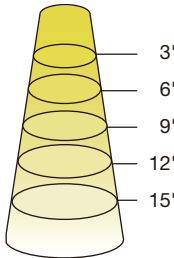

DIMENSIONS & WEIGHT

Model	Base	Dia.	MOL	Weight
24PAR38HO/xxxxxxx/277V/SD	E26	5-1/8"	4-3/4"	1.11lb

ILLUMINANCE & CANDELA DISTRIBUTION

24PAR38HO/827NF25/277V/SD

Diameter	Footcandles
1.3	9,496
2.7	2,201
4.0	1,003
5.3	571
6.7	357

Project Name:	Type:
Part Number:	Date:

GREENCREATIVE

SELECTDRIVE PAR38 HO 277V SERIES

ILLUMINANCE & CANDELA DISTRIBUTION

24PAR38HO/835NF25/277V/SD

Diameter	Footcandles
1.3	9,870
2.7	2,288
4.0	1,043
5.3	594
6.7	372

24PAR38HO/840NF25/277V/SD

Diameter	Footcandles
1.3	9,843
2.7	2,282
4.0	1,040
5.3	592
6.7	371

Degree	Candela
0	15,422
5	13,175
15	4,625
25	1,112
35	364
45	111

Degree	Candela
0	15,868
5	13,159
15	4,643
25	188
35	361
45	121

24PAR38HO/827FL40/277V/SD

Diameter	Footcandles
1.9	1,510
2.8	695
5.7	168
7.6	94
9.5	60

24PAR38HO/830FL40/277V/SD

Diameter	Footcandles
1.9	1,447
2.8	666
5.7	161
7.6	90
9.5	58

Degree	Candela
0	5,383
5	5,128
15	3,391
25	1,590
35	544
45	225