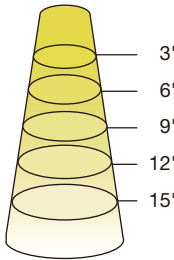

DIMENSIONS & WEIGHT

Model	Base	Dia.	MOL	Weight
24PAR38HO/xxxxxxx/277V/SD	E26	5-1/8"	4-3/4"	1.11lb

ILLUMINANCE & CANDELA DISTRIBUTION

24PAR38HO/827NF25/277V/SD

Diameter	Footcandles
1.3	9,496
2.7	2,201
4.0	1,003
5.3	571
6.7	357

24PAR38HO/827FL40/277V/SD

Diameter	Footcandles
1.9	1,510
2.8	695
5.7	168
7.6	94
9.5	60

24PAR38HO/830FL40/277V/SD

Diameter	Footcandles
1.9	1,447
2.8	666
5.7	161
7.6	90
9.5	58

Degree	Candela
0	5,383
5	5,128
15	3,391
25	1,590
35	544
45	225

Degree	Candela
0	5,131
5	4,900
15	3,378
25	1,469
35	555
45	232

Project Name:	Type:
Part Number:	Date:

SELECTDRIVE PAR38 HO 277V SERIES

ILLUMINANCE & CANDELA DISTRIBUTION

24PAR38HO/835FL40/277V/SD

Diameter	Footcandles
1.9	1,604
2.8	739
5.7	178
7.6	100
9.5	64

24PAR38HO/840FL40/277V/SD

Diameter	Footcandles
1.9	1,615
2.8	744
5.7	179
7.6	101
9.5	65

Degree	Candela
0	5,683
5	5,370
15	3,574
25	1,679
35	300
45	318

Degree	Candela
0	5,720
5	5,350
15	3,627
25	1,621
35	578
45	266