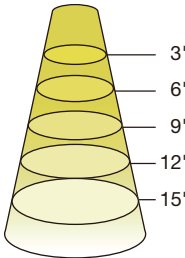

DIMENSIONS & WEIGHT

Model	Base	Dia.	MOL	Weight
24PAR38HO/xxxxxxx/277V/SD	E26	5-1/8"	4-3/4"	1.11lb

ILLUMINANCE & CANDELA DISTRIBUTION

24PAR38HO/827NF25/277V/SD

Diameter	Footcandles
1.3	9,496
2.7	2,201
4.0	1,003
5.3	571
6.7	357

Project Name:	Type:
Part Number:	Date:

GREENCREATIVE

SELECTDRIVE PAR38 HO 277V SERIES

ILLUMINANCE & CANDELA DISTRIBUTION

24PAR38HO/835NF25/277V/SD

Diameter	Footcandles
1.3	9,870
2.7	2,288
4.0	1,043
5.3	594
6.7	372

24PAR38HO/840NF25/277V/SD

Diameter	Footcandles
1.3	9,843
2.7	2,282
4.0	1,040
5.3	592
6.7	371

Degree	Candela
0	15,422
5	13,175
15	4,625
25	1,112
35	364
45	111

Degree	Candela
0	15,868
5	13,159
15	4,643
25	188
35	361
45	121

24PAR38HO/827FL40/277V/SD

Diameter	Footcandles
1.9	1,510
2.8	695
5.7	168
7.6	94
9.5	60

24PAR38HO/830FL40/277V/SD

Diameter	Footcandles
1.9	1,447
2.8	666
5.7	161
7.6	90
9.5	58

Degree	Candela
0	5,383
5	5,128
15	3,391
25	1,590
35	544
45	225