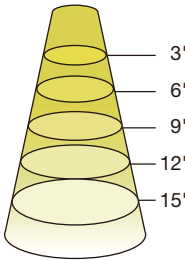

DIMENSIONS & WEIGHT

Model	Base	Dia.	MOL	Weight
24PAR38HO/xxxxxxx/277V/SD	E26	5-1/8"	4-3/4"	1.11lb

ILLUMINANCE & CANDELA DISTRIBUTION

24PAR38HO/827NF25/277V/SD

Diameter	Footcandles
1.3	9,496
2.7	2,201
4.0	1,003
5.3	571
6.7	357

24PAR38HO/830NF25/277V/SD

Diameter	Footcandles
1.3	9,305
2.7	2,157
4.0	983
5.3	560
6.7	350

Degree	Candela
0	15,694
5	12,750
15	4,030
25	1,012
35	309
45	96

Degree	Candela
0	15,225
5	12,561
15	4,172
25	930
35	326
45	103

Project Name:	Type:
Part Number:	Date:

GREENCREATIVE

SELECTDRIVE PAR38 HO 277V SERIES

ILLUMINANCE & CANDELA DISTRIBUTION

24PAR38HO/835NF25/277V/SD

Diameter	Footcandles
1.3	9,870
2.7	2,288
4.0	1,043
5.3	594
6.7	372

24PAR38HO/840NF25/277V/SD

Diameter	Footcandles
1.3	9,843
2.7	2,282
4.0	1,040
5.3	592
6.7	371

Degree	Candela
0	15,422
5	13,175
15	4,625
25	1,112
35	364
45	111

Degree	Candela
0	15,868
5	13,159
15	4,643
25	188
35	361
45	121