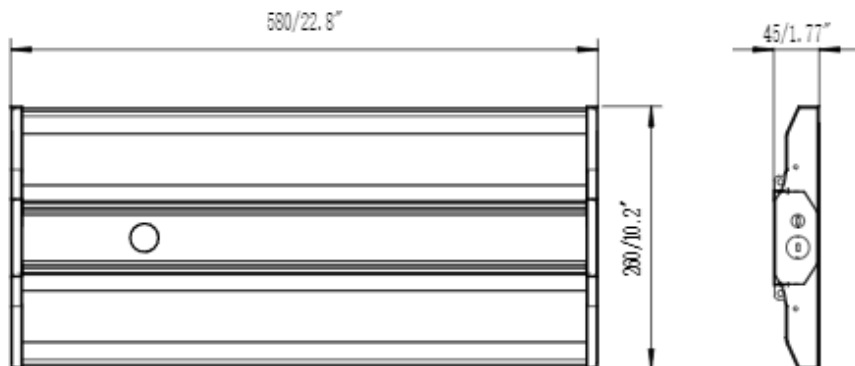

WL-CLHB-155W