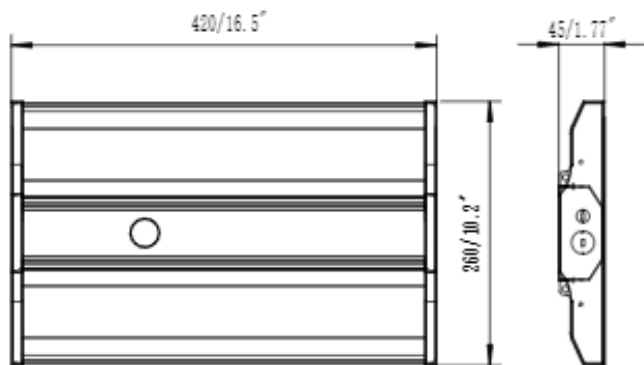

WL-CLHB-78W