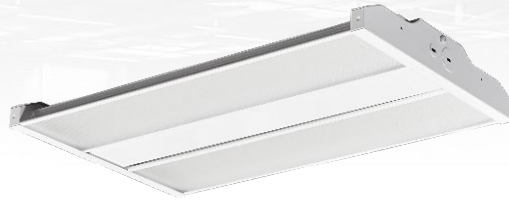

INDUSTRIAL AND COMMERCIAL
LIGHTING MFR SINCE 2003

PROJECT NAME _____
ITEM # _____
FIXTURE SCHEDULE _____
NOTES _____

Oslo Series

The Oslo Compact Linear High Bay Fixture is the ultimate solution for lighting up your warehouse, industrial facility, or any large indoor space with unparalleled efficiency and brilliance. Crafted with precision and durability in mind, it boasts a sleek, modern design that seamlessly integrates into any environment. Its compact size ensures easy installation and its CCT Selectable capability, allows you to customize the color temperature to suit your specific needs and preferences.

Specifications – 78W

CRI	<80	Ratings and Certifications	cULus, DLC 5.1 Premium, Damp Location
Light Source	LED	Dimmable	0-10V, dim to off
Voltage	120-277v	Beam Angle	Wide
Color Temperature	Selectable 4000K/5000K	Mounting Options	Suspension mount (vhook included), 3' Hanging Chains, 5' and 10' Aircraft Cable Kit
Wattage	78W	Operating Temperature	-20° C to 50° C (-4° F to 122° F)
LPW	150	Lumens	11,000
Housing	Stamped Metal	Finish	White
Product Weight	5.5 lbs.	Product Dimensions	16.5" L x 10.2" W x 1.8" H
Shipping Weight	6.9 lbs.	Shipping Dimensions	17.99" L x 11.02" W x 2.28" H
Lifespan	L70 > 100,000	Warranty	5 Year