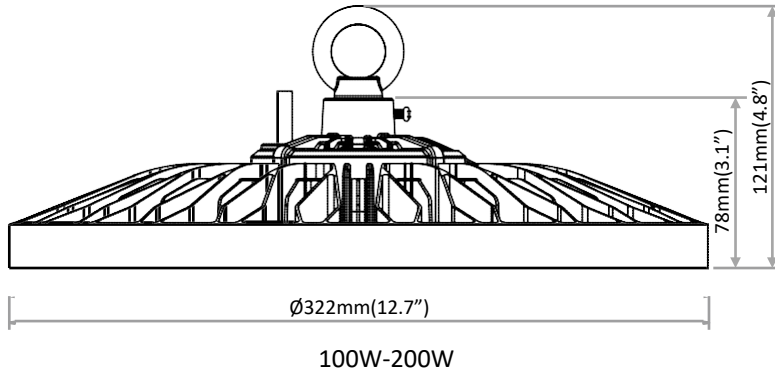

Dimension:mm(inch)