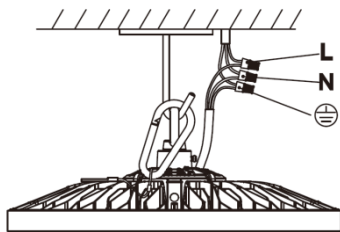

FEATURES:

- Wattage Available: 100W, 150W and 200W
- Voltage: AC100-277
- CCT: 5,000K
- CRI: >80
- Lifespan: 50000 hours
- Operating temperature: between -40°F to 122°F (-40°C to 50°C)
- Dimensions:
 - Height (without ring): 3 1/8" (78mm)
 - Height (including ring): 4 13/16" (121mm)
 - Diameter: 12 11/16" (322mm)
- 0-10V dimmable LED power supplies
- Mount option: hanging ring
- Manufacturer Warranty: 5 years
- Listings: cULus, IP65

Warehouse-Lighting.com
 Phone: 888-454-4480
info@warehouse-lighting.com

Dimension:mm(inch)

The installation diagram

Steel ring

U-Bracket

Wiring Connection

Turn off the power, connect AC wire.

Dimmer connection (With dimmable driver.)