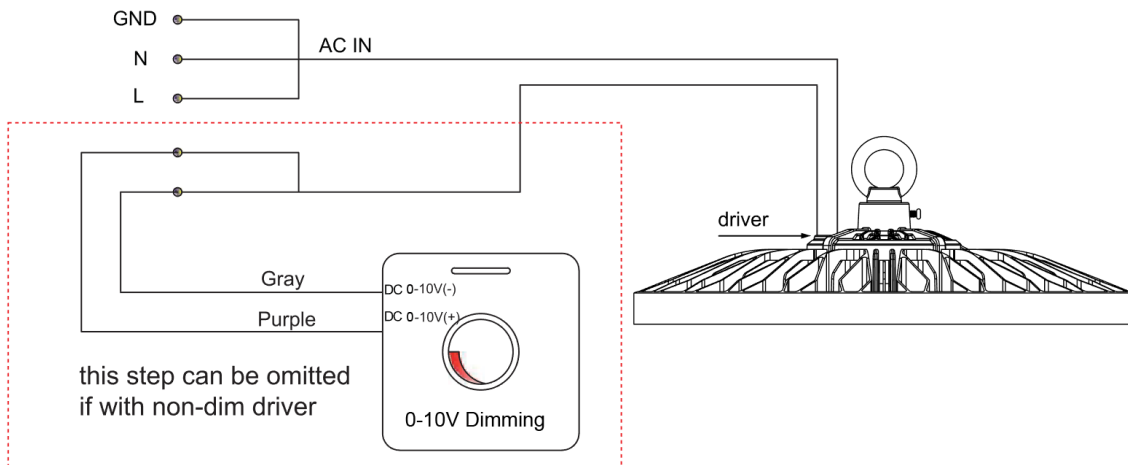

FEATURES:

- Wattage Available: 100W, 150W and 200W
- Voltage: AC100-277
- CCT: 5,000K
- CRI: >80
- Lifespan: 50000 hours
- Operating temperature: between -40°F to 122°F (-40°C to 50°C)
- Dimensions:
 - Height (without ring): 3 1/8" (78mm)
 - Height (including ring): 4 13/16" (121mm)
 - Diameter: 12 11/16" (322mm)
- 0-10V dimmable LED power supplies
- Mount option: hanging ring
- Manufacturer Warranty: 5 years
- Listings: cULus, IP65

Warehouse-Lighting.com
 Phone: 888-454-4480
info@warehouse-lighting.com

Dimension:mm(inch)

The installation diagram

Steel ring

U-Bracket

Wiring Connection

Turn off the power, connect AC wire.

Dimmer connection (With dimmable driver.)

1. Compatible with 0-10v dimming.
2. Connect wires as below, purple wire is D+, gray wire is D-

3. Hang up the light.

*Installation Note- In non-dimming application, cap purple and gray wires individually.