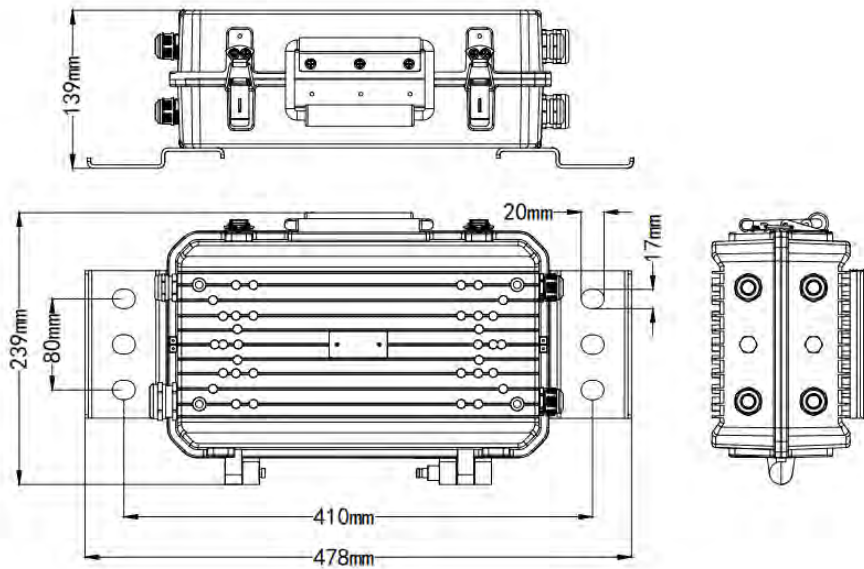

Dimensions (continued)

External Power Supply

400W/500W/650W/720W/800W/900W/1000W: