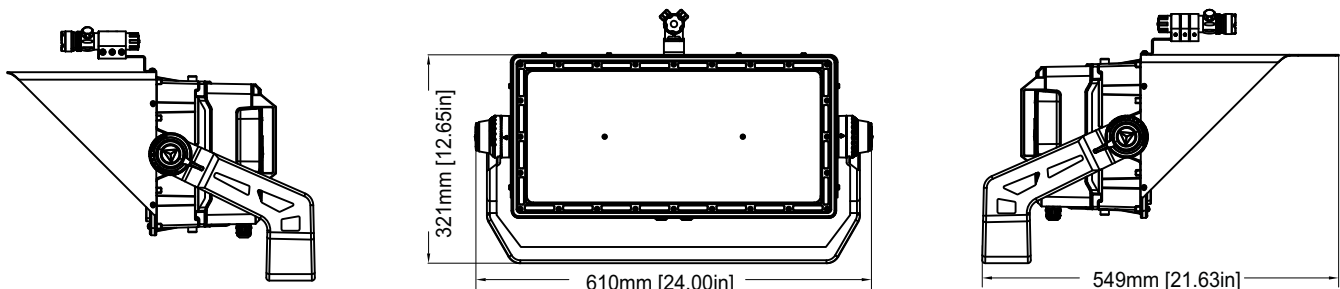

M Series Sports Light

Ordering Guide

SP	M1/M2	xxxW	U	C	X	Y	CC
Product Category	Product Series	Wattage	CCT	CRI	Dimming Option	Beam Angle	Voltage
Sports Light	M1 series M2 series	M1: 400/500/650W M2: 720/800/900/1000/1200W	27=2700K 30=3000K 40=4000K 50=5000K 60=6000K 65=6500K RGB=RGB RGBW=RGBW	70: Ra70 (standard) 80: Ra80 (optional)	D: Dimmable N: Non-dimmable	15=15° 20=20° 30=30° 40=40° 60=60° 120=120°	120-277V 120-347V 277-480V

Example: SP-M1500W 5070D20120-277V

SP	M1	500W	50	70	D	20	120-277V
Sports light	M1 series	Wattage: 500W	CCT: 5000K	CRI: Ra70	Dimmable	Beam angle: 20°	Voltage: AC120-277V

Packing Information

Model	Qty/Carton	Package Dimension (LxWxH)	Net Weight	Gross Weight
SP-M1xxxW UXYZICC	1 pc	655x395x355mm (25.79x15.55x13.97inch)*	18.3kg (40.34lbs)	20.5kg (45.19lbs)
SP-M2xxxW UXYZICC	1 pc	855x700x350mm (33.66x27.56x13.78inch)*	31.5kg (69.44lbs)	34.5kg (76.06lbs)
External Power Supply (for 400W/500W/650W/720W/800W/900W/1000W)	1 pc	535x325x210mm (21.06x12.79x8.27inch)	6.6kg (14.55lbs)	7.8kg (17.19lbs)
External Power Supply (for 1200W)	1 pc	550x190x170mm (21.65x7.48x6.69inch)	6.1kg (13.45lbs)	7kg (15.43lbs)

*The package dimensions are the same for the luminaire M1/M2 with built-in power supply and with external power supply.

Dimensions

SP-M1xxxW UCXYCC

Remark: Laser aiming device is optional.