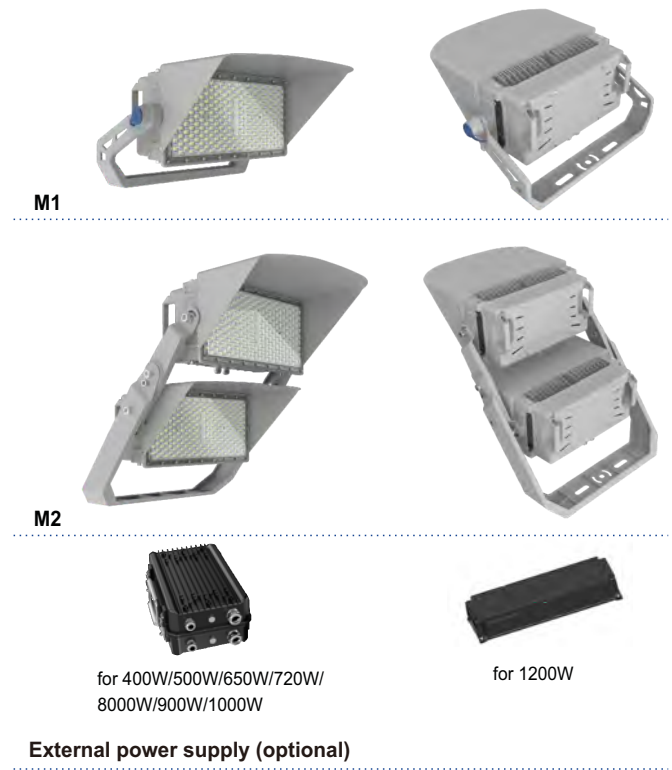

## Brief Description

Designed by our own R&D team, M series LED sports light produces high brightness and enhanced glare-free illumination for specific venue to create bright and comfortable lighting. Wind resistance and IP66 rated for wet location make it ideal for outdoor large places such as stadium, dock, shipping yard, airport.

## Key Features

- RGB/RGBW optional.
- External power supply optional.
- Cold forging aluminum housing with polyester powder coated finish, excellent heat dissipation and corrosion resistance.
- Laser aiming device (optional) provides precise control in angling and aiming to exact optimal position.
- High-quality optical material and various light distribution angles deliver ideal illumination and visual comfort.