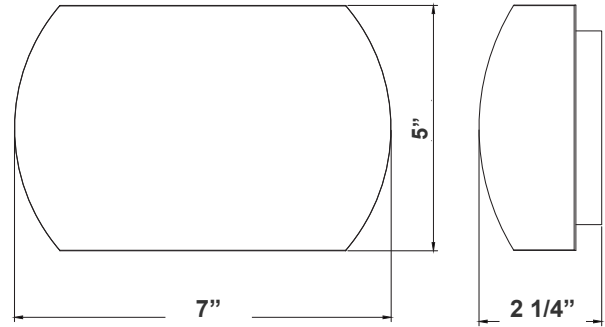

7"(W) x 5"(H) x 2 1/4"(D)

LED 12V wall light is ideal for general site lighting, landscape canopies, doorway, pathway and parking areas.