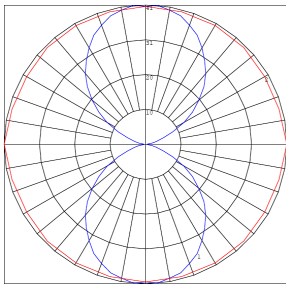

### Other Models:

- 6W | 400LM | LVW-300-MCT-WH

Phone: (877) 805-2252 | Fax: (877) 805-2252  
www.westgatemfg.com

WG-ZY-29-2Z

**Photometrics:** LVW-300-MCT-ORB

BUD Rating: B0-U3-G0

Area 15'x 15' Mounting Height: 9'