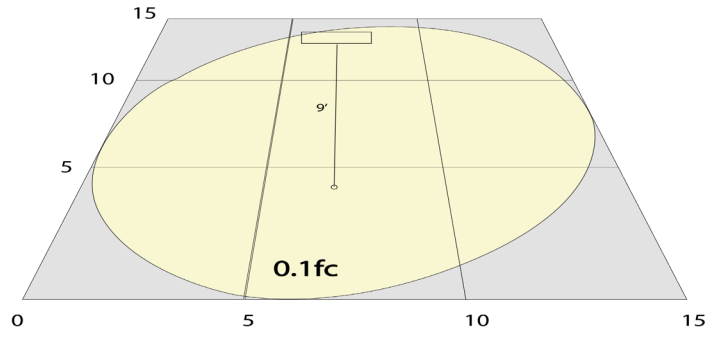

### Other Models:

- 6W | 400LM | LVW-300-MCT-WH

Phone: (877) 805-2252 | Fax: (877) 805-2252  
www.westgatemfg.com

WG-ZY-29-2Z

**Photometrics:** LVW-300-MCT-ORB

BUD Rating: B0-U3-G0

Area 15'x 15' Mounting Height: 9'