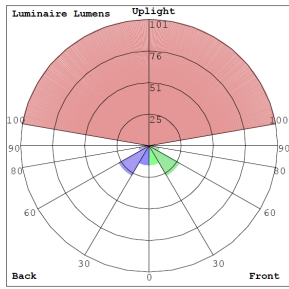

### Lighting:

- Multi CCT Switch is Inside Fixture
- Total Lumens: 400LM
- Color Temperatures: 3000K/ 4000K/ 5000K
- Color Rendering Index: CRI ≥ 90
- Beam Angle: 90° x 110°
- Rated life: 50,000 Hrs

### Other Models:

- 6W | 400LM | LVW-300-MCT-WH

Phone: (877) 805-2252 | Fax: (877) 805-2252  
www.westgatemfg.com

WG-ZY-29-2Z

**Photometrics:** LVW-300-MCT-ORB

BUD Rating: B0-U3-G0

Area 15'x 15' Mounting Height: 9'

**Other Views:**

Side View

Front View

Back View

**Performance Table:** LVW-300-MCT-ORB

MODEL NO.	Wattage	Voltage	Lumens	Color Temp.	BUG Rating	LPW
LVW-300-MCT-ORB	6W	12V	400LM	3000K 4000K 5000K	B0-U3-G0	66.7