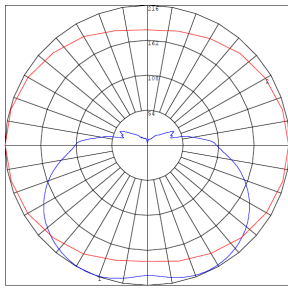

Phone: (877) 805-2252 | Fax: (877) 805-2252
www.westgatemfg.com

WG-ZB-26-2Z

Photometrics: LVF-48-MCT5-BN

BUD Rating: B1-U3-G1

Area 55'x 55' Mounting Height: 9'

Other Views:

Side View

Night View