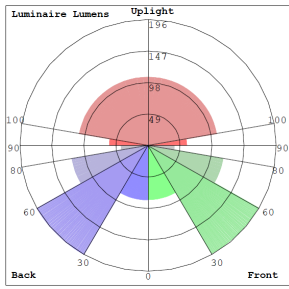

Lighting:

- Dimming: TRIAC Dimming (Dimmable Down to 5% Compatible with Traic and ELV Dimmers)
- Total Lumens: 2700LM
- Color Temperatures: 2700K/3000K/3500K/4000K/5000K
- Multi-CCT(Selectable Switch Inside Fixture)
- Color Rendering Index: CRI ≥ 90
- 50,000 Hours Rated Life
- 5-Year Warranty
- Beam Angle: 104.8°(H) x 100.5°(V)

Phone: (877) 805-2252 | Fax: (877) 805-2252
www.westgatemfg.com

WG-ZB-26-2Z

Photometrics: LVF-48-MCT5-BN

BUD Rating: B1-U3-G1

Area 55'x 55' Mounting Height: 9'

Other Views:

Side View

Night View