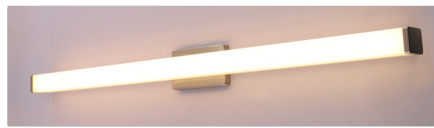

Note: _____

Type: _____

This is LED Vanity Model Ideal for office, Retail Store, Showroom, Residential applications and Damp environment lighting applications.

48"(W) x 3"(H) x 4 3/4"(D)

Features

- Corrosion and Heat Resistance Powder Coated
- Finish: Brushed Nickel
- Durable Die-cast Aluminum
- Lens Type: Polycarbonate Lens
- MCT: Multi Color Temperature (Selectable Switch Inside Fixture)

Phone: (877) 805-2252 | Fax: (877) 805-2252
www.westgatemfg.com

WG-ZB-26-2Z

Photometrics: LVF-48-MCT5-BN

BUD Rating: B1-U3-G1

Area 55'x 55' Mounting Height: 9'

Other Views:

Side View

Night View