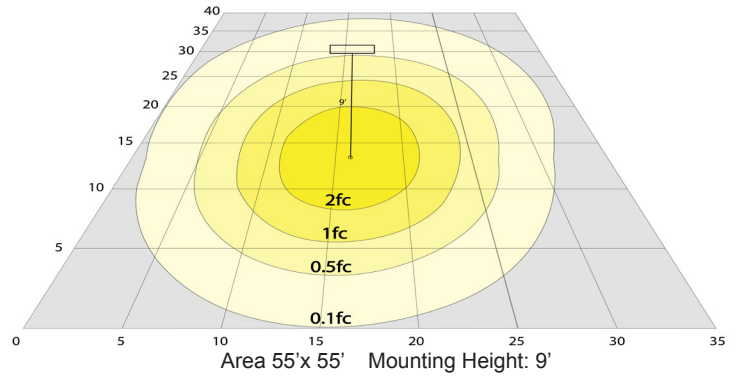

Phone: (877) 805-2252 | Fax: (877) 805-2252
www.westgatemfg.com

WG-ZB-26-2Z

Photometrics: LVF-48-MCT5-BN

BUD Rating: B1-U3-G1

Area 55'x 55' Mounting Height: 9'

Other Views:

Side View

Night View