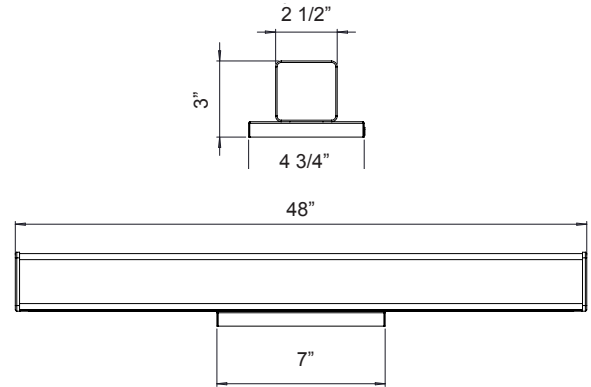

Note: _____

Type: _____

This is LED Vanity Model Ideal for office, Retail Store, Showroom, Residential applications and Damp environment lighting applications.

48"(W) x 3"(H) x 4 3/4"(D)

Features

- Corrosion and Heat Resistance Powder Coated
- Finish: Brushed Nickel
- Durable Die-cast Aluminum
- Lens Type: Polycarbonate Lens
- MCT: Multi Color Temperature (Selectable Switch Inside Fixture)

Technical Specifications

Electrical:

- Voltage: 120V AC 50/60Hz
- Wattage: 32W
- Power Factor: >0.95
- Total Harmonic Distortion: ≤ 20 %
- Efficacy: 84 LPW

Mechanical:

- Corrosion and Heat Resistance Powder Coated
- Finish: Brushed Nickel
- Durable Die-cast Aluminum
- Lens Type: Polycarbonate Lens
- IP20, Suitable for Damp Location
- Operating Temperature: -22°F to 104°F

Phone: (877) 805-2252 | Fax: (877) 805-2252
www.westgatemfg.com

WG-ZB-26-2Z

Photometrics: LVF-48-MCT5-BN

BUD Rating: B1-U3-G1

Area 55'x 55' Mounting Height: 9'

Other Views:

Side View

Night View