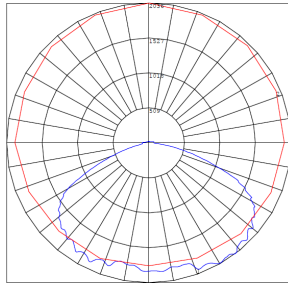

WG-ZY-29-2Z

Photometrics: LRX-36-60W-MCTP-P

BUD Rating: B2-U3-G2

Other Views:

Side View

Front View

Back View

Performance Table: LRX-36-60W-MCTP-P