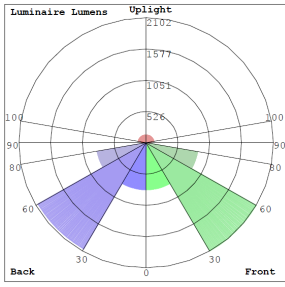

Lighting:

- Dimming: 0-10V Dimming
- Total Lumens: 4680LM/5460LM/7800LM
- Multi CCT, Switch is on the housing
- Color Temperatures: 3000K/4000K/5000K
- Color Rendering Index: CRI ≥ 80
- Beam Angle: 120°
- Rated life: 70,000 Hrs

WG-ZY-29-2Z

Photometrics: LRX-36-60W-MCTP-P

BUD Rating: B2-U3-G2

Other Views:

Side View

Front View

Back View

Performance Table: LRX-36-60W-MCTP-P