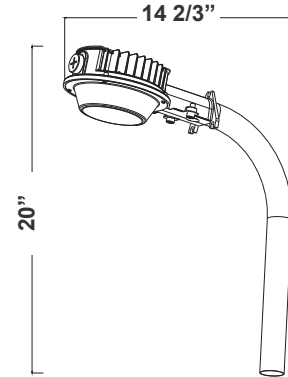

LRX SERIES Outdoor Lighting

LRX-36-60W-MCTP-P
POWER & CCT BARN/AREA LIGHT

WESTGATE
THE FUTURE IS HERE...AND IT'S QUITE BRIGHT!

Customer Name: _____

Project Name: _____

Note: _____ Type: _____

14 2/3"(W) x 20"(H)

Technical Specifications

Electrical:

- Voltage: 120-277V AC 60Hz
- Wattage: 36W/42W/60W
- Power Factor: >0.90
- Efficacy: 130 LPW
- THD: <20%

Mechanical:

- Aluminum Housing, Gray Powder-Coated
- Lens: High light Transmittance PC, Anti-UV and Fire Resistant
- Mounting Strap Included
- DC Button Photocell Included.
- IP65, Suitable for wet locations
- Suitable for wall or pole mount applications
- Operating Temperature: -40° F to 113° F
- 7-Year Warranty