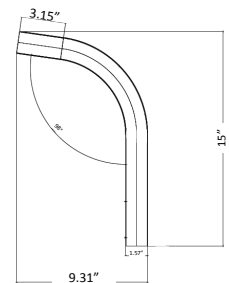

WG-ZY-29-2Z

Photometrics: LRX-36-60W-MCTP-P

BUD Rating: B2-U3-G2

Other Views:

Side View

Front View

Back View

Performance Table: LRX-36-60W-MCTP-P

MODEL NO.	Wattage	Voltage	Lumens	Color Temp.	BUG Rating	LPW
LRX-36-60W-MCTP-P	36W	120-277V	4680LM	3000K 4000K 5000K	B2-U3-G2	130
	42W		5460LM			
	60W		7800LM			

Sample Ordering

Model	Min. Watt	Max. Watt	Color Temp.	Sensor
LRX	36	60W	MCTP	P

Accessory:

Blank = No Option For Accessories
LRX-ARM = 90° EMT ARM AND WALL BRACKET

ACCESSORY:

90° EMT Arm and Wall Bracket
(Mounting Strap)

Arm Diameter: 1-1/4" EMT Elbow

15" (H) X 9.31" (W) X 1.57" (D)

Example: