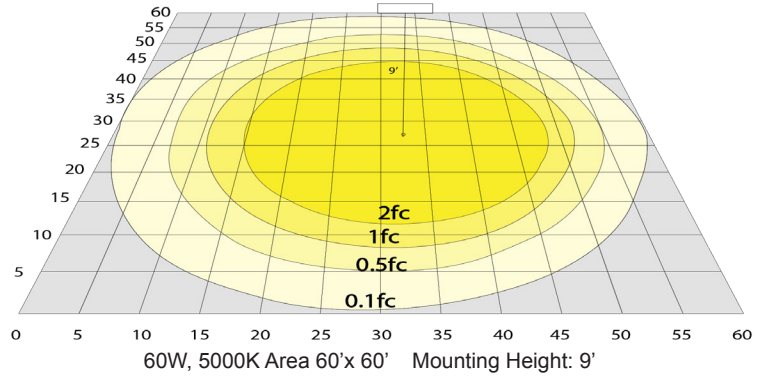

Lighting:

- Dimming: 0-10V Dimming
- Total Lumens: 4680LM/5460LM/7800LM
- Multi CCT, Switch is on the housing
- Color Temperatures: 3000K/4000K/5000K
- Color Rendering Index: CRI ≥ 80
- Beam Angle: 120°
- Rated life: 70,000 Hrs

WG-ZY-29-2Z

Photometrics: LRX-36-60W-MCTP-P

BUD Rating: B2-U3-G2

Other Views:

Side View

Front View

Back View

Performance Table: LRX-36-60W-MCTP-P