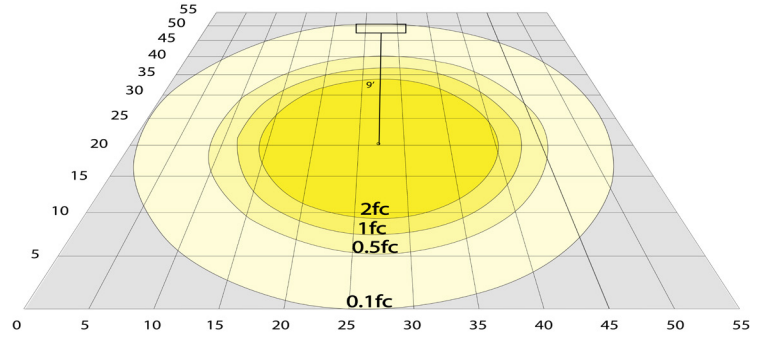

Lighting:

- Dimming: 0-10V Dimming
- Total Lumens: 6500LM
- Multi CCT, Switch is on bottom of Fixture
- Color Temperatures: 3000K/ 4000K/ 5000K/ 5700K
- Color Rendering Index: CRI ≥ 70
- Beam Angle: 90° x 110°
- Rated life: 70,000 Hrs

Photometrics: LRX-20-50W-MCTP

BUG Rating: B2-U3-G1

Area 55'x 55' Mounting Height: 9'

Other Views:

Side View

Front View

Back View

Performance Table: LRX-20-50W-MCTP