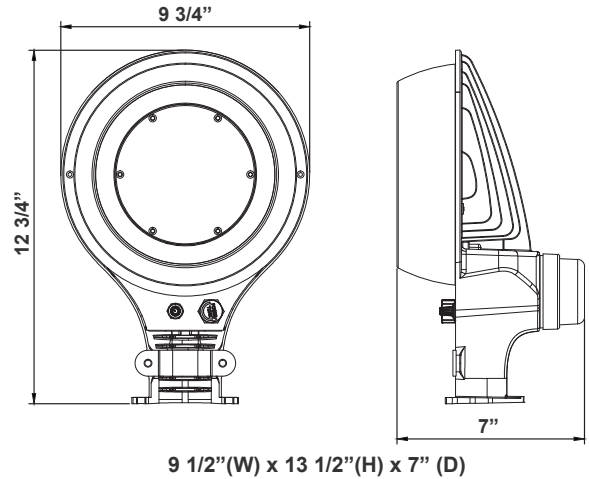

LRX SERIES Outdoor Lighting

LRX-20-50W-MCTP
POWER & CCT BARN/AREA LIGHT

Customer Name: _____

Project Name: _____

Note: _____ Type: _____

LED Dusk to Dawn Light with Photocell ideal for general site lighting, yard/barn lighting, loading docks, doorway, pathway and parking areas.

Features

- Back plate: Die-cast aluminum
- Polycarbonate Lens
- 7-Year Warranty
- Multi CCT, Switch is on bottom of Fixture

Technical Specifications

Electrical:

- Voltage: 120-277V AC 60Hz
- Wattage: 20W/ 30W/ 40W/ 50W
- Power Factor: >0.90
- Efficacy: 130 LPW
- THD: <20%

Mechanical:

- Die-Cast ADC12 Aluminum Alloy, Outdoor Powder Coated
- Lens: High light Transmittance PC, Anti-UV and Fire Resistant
- 1-1/4" EMT Elbow & Mounting Strap Included
- NEMA Twist-Lock Photocell Included
- Aluminum LED board: High Conductive, Waterproof, Aging Resistance, Salt Resistance
- Operating Temperature: -4°F to 104°F
- Wet Location
- 7-Year Warranty
- IP44

Lighting:

- Dimming: 0-10V Dimming
- Total Lumens: 6500LM
- Multi CCT, Switch is on bottom of Fixture
- Color Temperatures: 3000K/ 4000K/ 5000K/ 5700K
- Color Rendering Index: CRI ≥ 70
- Beam Angle: 90° x 110°
- Rated life: 70,000 Hrs

Applications:

- LED Dusk to Dawn Light with Photocell ideal for general site lighting, yard/barn lighting, loading docks, doorway, pathway and parking areas.

Other Models:

- 120W | 15600LM | LRX-50-120W-MCTP