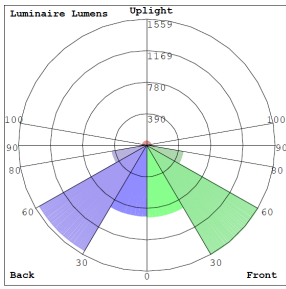

Lighting:

- Dimming: 0-10V Dimming
- Total Lumens: 6500LM
- Multi CCT, Switch is on bottom of Fixture
- Color Temperatures: 3000K/ 4000K/ 5000K/ 5700K
- Color Rendering Index: CRI ≥ 70
- Beam Angle: 90° x 110°
- Rated life: 70,000 Hrs

Photometrics: LRX-20-50W-MCTP

BUG Rating: B2-U3-G1

Area 55'x 55' Mounting Height: 9'

Other Views:

Side View

Front View

Back View

Performance Table: LRX-20-50W-MCTP