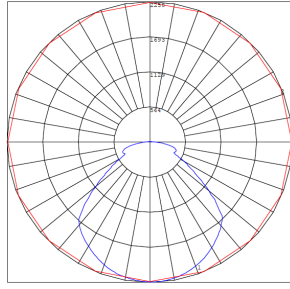

Photometrics: LRX-20-50W-MCTP

BUG Rating: B2-U3-G1

Area 55'x 55' Mounting Height: 9'

Other Views:

Side View

Front View

Back View

Performance Table: LRX-20-50W-MCTP