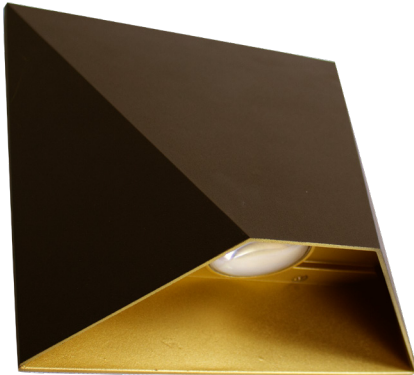

LRS SERIES Outdoor Lighting

LRS-O2-MCT-B6
6" DIE-CAST MODERN WALL SCONCES

MCT Multi Color Temperature (Selectable)

WESTGATE
THE FUTURE IS HERE...AND IT'S QUITE BRIGHT!

Customer Name: _____

Project Name: _____

Note: _____

Type: _____

LED Outdoor Wall Lantern with aluminum housing & powder-coated finish, acrylic diffuser. Ideal for general site lighting, residential buildings, doorway, pathway and parking areas.

Features

- Aluminum Housing and Steel Plate
- 6" Model O Die-Cast Modern Wall Sconces
- Powder-Coated Finish
- 7-Year Warranty
- Multi CCT Switch is Inside Fixture

Technical Specifications

Electrical:

- Voltage: 120V AC 60Hz
- Wattage: 9W
- Power Factor: >0.90
- Efficacy: 70 LPW

Applications:

- LED Outdoor Wall Lantern with aluminum housing & powder-coated finish, acrylic diffuser. Ideal for general site lighting, residential buildings, doorway, pathway and parking areas.

Other Models: