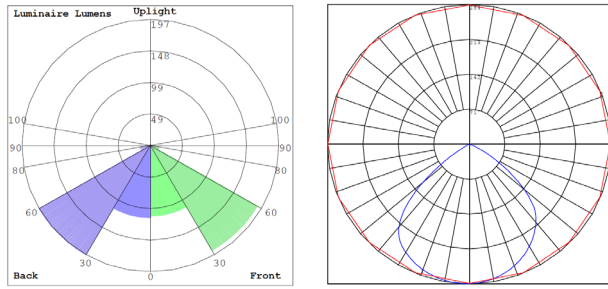

- 6W | 420LM | LRS-O1-MCT-BR
- 12W | 840LM | LRS-O3-MCT-BR

Phone: (877) 805-2252 | Fax: (877) 805-2252
www.westgatemfg.com

WG-02022020

Photometrics: LRS-O2-MCT-BR

BUD Rating: B1-U1-G0

9W 5000K, Area 30'x 35' Mounting Height: 9'