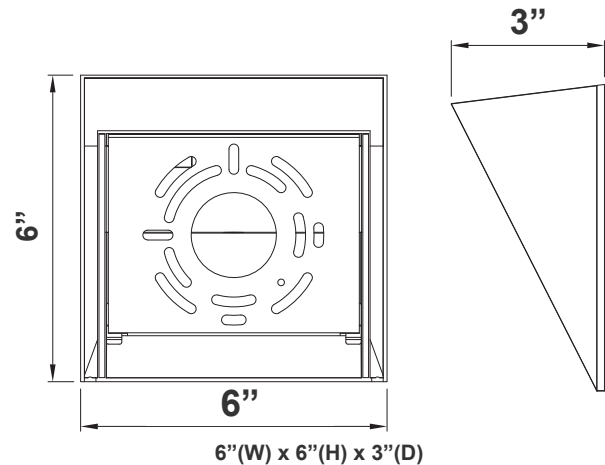

LRS SERIES Outdoor Lighting

LRS-O2-MCT-B6
6" DIE-CAST MODERN WALL SCONCES

MCT Multi Color Temperature (Selectable)

WESTGATE
THE FUTURE IS HERE...AND IT'S QUITE BRIGHT!

Customer Name: _____

Project Name: _____

Note: _____

Type: _____

LED Outdoor Wall Lantern with aluminum housing & powder-coated finish, acrylic diffuser. Ideal for general site lighting, residential buildings, doorway, pathway and parking areas.

Features

- Aluminum Housing and Steel Plate
- 6" Model O Die-Cast Modern Wall Sconces
- Powder-Coated Finish
- 7-Year Warranty
- Multi CCT Switch is Inside Fixture

Technical Specifications

Electrical:

- Voltage: 120V AC 60Hz
- Wattage: 9W
- Power Factor: >0.90
- Efficacy: 70 LPW

Mechanical:

- Aluminum Housing and Steel Plate
- Up Light Or Down Light
- Powder-Coated Finish
- Operating Temperature: -4°F to 104°F
- 7-Year Warranty
- IP42, Suitable For Wet Location

Lighting:

- Total Lumens: 630LM
- Color Temperatures: 3000K/4000K/5000K
- Color Rendering Index: CRI ≥ 80
- Beam Angle: 90° x 110°
- Rated Life: 70,000 Hrs

Applications:

- LED Outdoor Wall Lantern with aluminum housing & powder-coated finish, acrylic diffuser. Ideal for general site lighting, residential buildings, doorway, pathway and parking areas.

Other Models:

- 6W | 420LM | LRS-O1-MCT-BR
- 12W | 840LM | LRS-O3-MCT-BR

Phone: (877) 805-2252 | Fax: (877) 805-2252
www.westgatemfg.com

WG-02022020