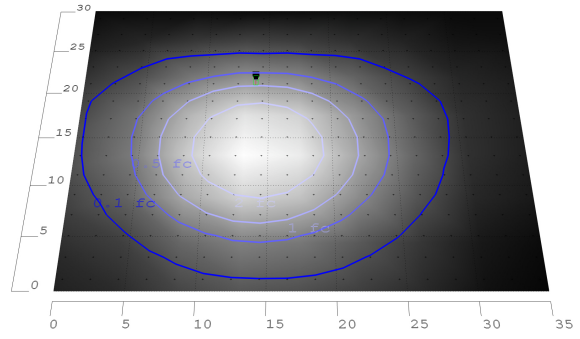

- 6W | 420LM | LRS-O1-MCT-BR
- 12W | 840LM | LRS-O3-MCT-BR

Phone: (877) 805-2252 | Fax: (877) 805-2252
www.westgatemfg.com

WG-02022020

Photometrics: LRS-O2-MCT-BR

BUD Rating: B1-U1-G0

9W 5000K, Area 30'x 35' Mounting Height: 9'