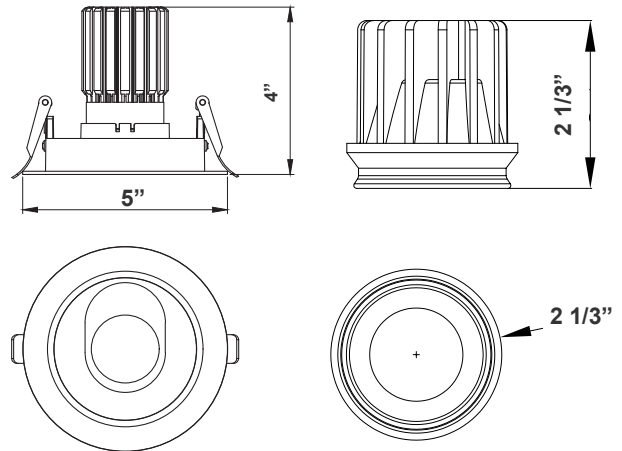

Note: _____

Type: _____

WHITE

BLACK

6 1/3" (H) X 5" (D)
Driver Box Dimensions:
5-1/4" x 1-5/8" x 1-1/8"

Ideal for New as well as old residential and commercial constructions.

Features

- 4" LED Slot Recessed Trim
- Die-Cast Aluminum With White Powder Coat Finish
- 5-Year Warranty
- Junction Box Included With Fixture

Technical Specifications

Electrical:

- Voltage: 120VAC
- Wattage: 7W
- Power Factor: >0.90
- Efficacy: Up to 70 LM/W

Mechanical:

- Die-cast Aluminum With White Powder Coat Finish
- Clear Glass Lens
- Junction Box Included With Fixture
- Type IC Rated: Approved For Direct Contact With Insulation
- Operating Temperature: 104°F
- Air-Tight and Type IC Rated: No Housing Required
- Damp Location Approved