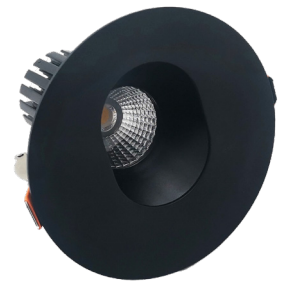

LRD-WTR4SL-BK
LRD-WTR4SL-BK
LRD-WTR4SL-BK
LRD-WTR4SL-BK
LRD-WTR4SL-BK

LRD-EGN-7W-27K-D
LRD-EGN-7W-30K-D
LRD-EGN-7W-35K-D
LRD-EGN-7W-40K-D
LRD-EGN-7W-50K-D

LRD-7W-27K-4WTRSL-BK
LRD-7W-30K-4WTRSL-BK
LRD-7W-35K-4WTRSL-BK
LRD-7W-40K-4WTRSL-BK
LRD-7W-50K-4WTRSL-BK

Performance Table: LRD-7W-4WTRSL

MODEL NO.	Wattage	Voltage	Lumens	Color Temp.	BUG Rating	LPW
LRD-7W-27K-4WTRSL	7W	120V	490LM	2700K	B1-U1-G0	70
LRD-7W-30K-4WTRSL				3000K		
LRD-7W-35K-4WTRSL				3500K		
LRD-7W-40K-4WTRSL				4000K		
LRD-7W-50K-4WTRSL				5000K