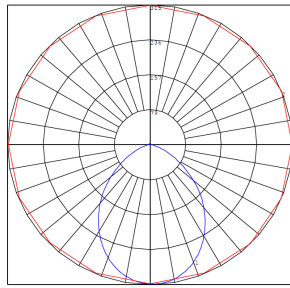

Photometrics: LRD-7W-4WTRSL

BUG Rating: B1-U1-G0

7W 5000K, Area 25'x 25' Mounting Height: 9'

Other Views:

LRD-WTR4SL-WH
LRD-WTR4SL-WH
LRD-WTR4SL-WH
LRD-WTR4SL-WH
LRD-WTR4SL-WH

LRD-EGN-7W-27K-D
LRD-EGN-7W-30K-D
LRD-EGN-7W-35K-D
LRD-EGN-7W-40K-D
LRD-EGN-7W-50K-D