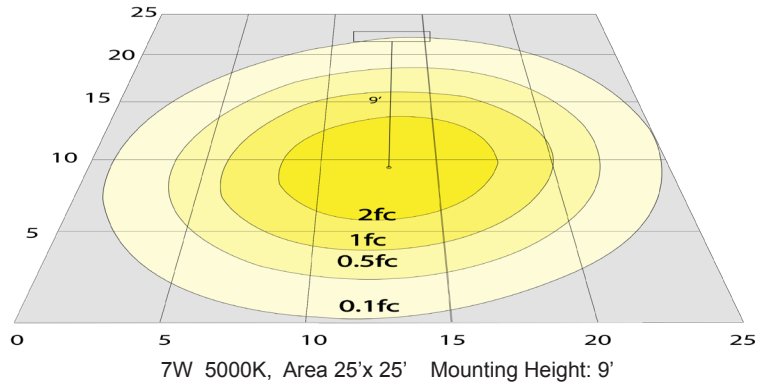

Photometrics: LRD-7W-4WTRSL

BUG Rating: B1-U1-G0

7W 5000K, Area 25'x 25' Mounting Height: 9'

Other Views:

LRD-WTR4SL-WH
LRD-WTR4SL-WH
LRD-WTR4SL-WH
LRD-WTR4SL-WH
LRD-WTR4SL-WH

LRD-EGN-7W-27K-D
LRD-EGN-7W-30K-D
LRD-EGN-7W-35K-D
LRD-EGN-7W-40K-D
LRD-EGN-7W-50K-D