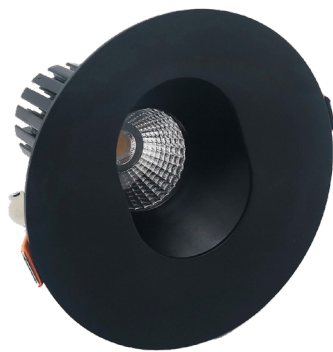

LRD SERIES RESIDENTIAL LIGHTING

LRD-7W-27K-4WTRSL
LRD-7W-30K-4WTRSL
LRD-7W-35K-4WTRSL
LRD-7W-40K-4WTRSL
LRD-7W-50K-4WTRSL

4" LED ARCHITECTURAL WINGED SLOT RECESSED LIGHTS

Customer Name: _____

Project Name: _____

Note: _____

Type: _____

WHITE

BLACK

6 1/3" (H) X 5" (D)
Driver Box Dimensions:
5-1/4" x 1-5/8" x 1-1/8"

Ideal for New as well as old residential and commercial constructions.

Features

- 4" LED Slot Recessed Trim
- Die-Cast Aluminum With White Powder Coat Finish
- 5-Year Warranty
- Junction Box Included With Fixture

Technical Specifications

Electrical:

- Voltage: 120VAC
- Wattage: 7W
- Power Factor: >0.90
- Efficacy: Up to 70 LM/W

Mechanical:

- Die-cast Aluminum With White Powder Coat Finish
- Clear Glass Lens
- Junction Box Included With Fixture
- Type IC Rated: Approved For Direct Contact With Insulation
- Operating Temperature: 104°F
- Air-Tight and Type IC Rated: No Housing Required
- Damp Location Approved

Lighting:

- Dimming: Dimmable Down to 10% Using Standard TRIAC LED dimmer
- Total lumens: 490LM
- Color Temperature: 2700K/3000K/3500K/4000K/5000K
- Color Rendering index: >90
- Beam Angle: 30°
- Lifespan: 50,000 Hrs.