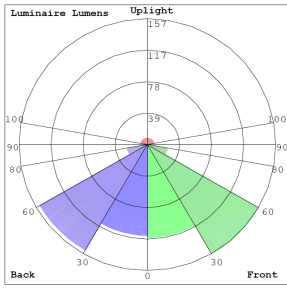

Lighting:

- Dimming: Dimmable Down to 10% Using Standard TRIAC LED dimmer
- Total lumens: 490LM
- Color Temperature: 2700K/3000K/3500K/4000K/5000K
- Color Rendering index: >90
- Beam Angle: 30°
- Lifespan: 50,000 Hrs.

Photometrics: LRD-7W-4WTRSL

BUG Rating: B1-U1-G0

7W 5000K, Area 25'x 25' Mounting Height: 9'

Other Views:

LRD-WTR4SL-WH
LRD-WTR4SL-WH
LRD-WTR4SL-WH
LRD-WTR4SL-WH
LRD-WTR4SL-WH

LRD-EGN-7W-27K-D
LRD-EGN-7W-30K-D
LRD-EGN-7W-35K-D
LRD-EGN-7W-40K-D
LRD-EGN-7W-50K-D