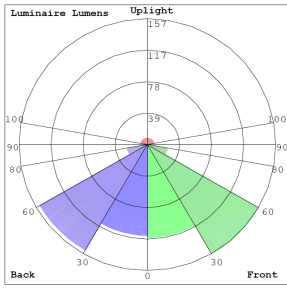

Photometrics: LRD-7W-3WTRSL

BUG Rating: B1-U1-G0