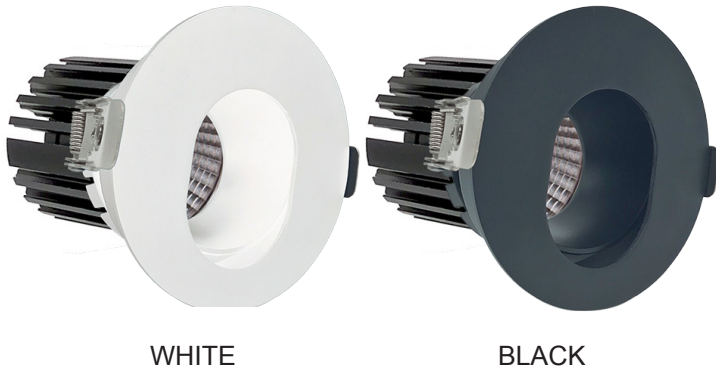

LRD SERIES RESIDENTIAL LIGHTING

LRD-7W-27K-3WTRSL
LRD-7W-30K-3WTRSL
LRD-7W-35K-3WTRSL
LRD-7W-40K-3WTRSL
LRD-7W-50K-3WTRSL

3" LED ARCHITECTURAL WINGED SLOT RECESSED LIGHTS

Customer Name: _____

Project Name: _____

Note: _____

Type: _____

3 3/4"(H) X 3 1/9"(D)
Driver Box Dimensions:
5-1/4" x 1-5/8" x 1-1/8"

Ideal for New as well as old residential and commercial constructions.

Features

- 3" (2-1/8" Actual) LED Slot Recessed Trim
- Die-Cast Aluminum With White Powder Coat Finish
- 5-Year Warranty
- Junction Box Included With Fixture

Technical Specifications

Electrical:

- Voltage: 120VAC
- Wattage: 7W
- Power Factor: >0.90
- Efficacy: Up to 70 LM/W

Mechanical:

- Die-cast Aluminum With White Powder Coat Finish
- Clear Glass Lens
- Junction Box Included With Fixture
- Type IC Rated: Approved for Direct Contact With Insulation
- Operating Temperature: 104°F
- Air-Tight and Type IC Rated: No Housing Required
- Damp Location Approved
- 5-Year Warranty

Lighting:

- Dimming: Dimmable Down to 10% Using Standard TRIAC LED Dimmer
- Total Lumens: 490LM
- Color Temperature: 2700K/3000K/3500K/4000K/5000K
- Color Rendering Index: >90
- Beam Angle: 30°
- Lifespan: 50,000 Hrs.

Applications:

- Ideal for New as well as old residential and commercial constructions.

Other Models:

- 10W | 700LM | LRD-10W-27K-3WTRSL-WH/BK
- 10W | 700LM | LRD-10W-30K-3WTRSL-WH/BK
- 10W | 700LM | LRD-10W-35K-3WTRSL-WH/BK
- 10W | 700LM | LRD-10W-40K-3WTRSL-WH/BK
- 10W | 700LM | LRD-10W-50K-3WTRSL-WH/BK