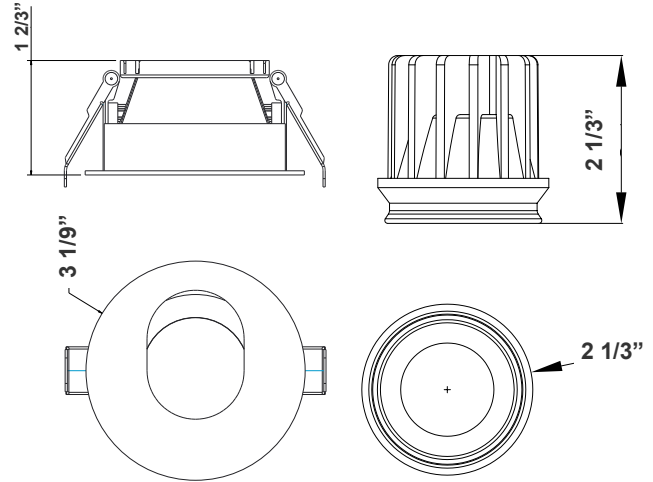

Project Name: \_\_\_\_\_

Note: \_\_\_\_\_

Type: \_\_\_\_\_

**3 3/4"(H) X 3 1/9"(D)**  
**Driver Box Dimensions:**  
**5-1/4" x 1-5/8" x 1-1/8"**

Ideal for New as well as old residential and commercial constructions.

## Features

- 3" (2-1/8" Actual) LED Slot Recessed Trim
- Die-Cast Aluminum With White Powder Coat Finish
- 5-Year Warranty
- Junction Box Included With Fixture