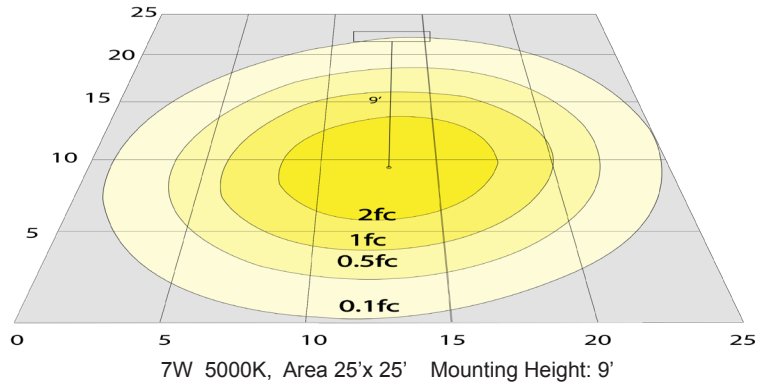

### Other Models:

- 10W | 700LM | LRD-10W-27K-3WTRSL-WH/BK
- 10W | 700LM | LRD-10W-30K-3WTRSL-WH/BK
- 10W | 700LM | LRD-10W-35K-3WTRSL-WH/BK
- 10W | 700LM | LRD-10W-40K-3WTRSL-WH/BK
- 10W | 700LM | LRD-10W-50K-3WTRSL-WH/BK

**Photometrics:** LRD-7W-3WTRSL

BUG Rating: B1-U1-G0

7W 5000K, Area 25'x 25' Mounting Height: 9'

**Other Views:**

LRD-WTR3SL-WH  
LRD-WTR3SL-WH  
LRD-WTR3SL-WH  
LRD-WTR3SL-WH  
LRD-WTR3SL-WH

LRD-EGN-7W-27K-D  
LRD-EGN-7W-30K-D  
LRD-EGN-7W-35K-D  
LRD-EGN-7W-40K-D  
LRD-EGN-7W-50K-D