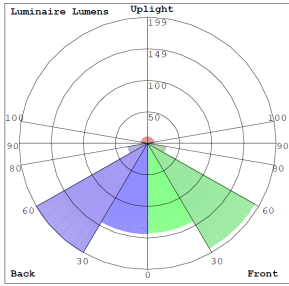

Lighting:

- Dimming: Dimmable Down to 10% Using Standard TRIAC LED Dimmer
- Total Lumens: 700LM
- Color Temperature: 2700K/3000K/3500K/4000K/5000K
- Color Rendering Index: >90
- Beam Angle: 30°
- Lifespan: 50,000 Hrs.

Photometrics: LRD-10W-4WTRSL

BUG Rating: B1-U2-G0

10W 5000K, Area 30'x 30' Mounting Height: 9'

Other Views:

LRD-WTR4SL-WH
 LRD-WTR4SL-WH
 LRD-WTR4SL-WH
 LRD-WTR4SL-WH
 LRD-WTR4SL-WH

LRD-EGN-10W-27K-D
 LRD-EGN-10W-30K-D
 LRD-EGN-10W-35K-D
 LRD-EGN-10W-40K-D
 LRD-EGN-10W-50K-D

LRD-10W-27K-4WTRSL-BK
 LRD-10W-30K-4WTRSL-BK
 LRD-10W-35K-4WTRSL-BK
 LRD-10W-40K-4WTRSL-BK
 LRD-10W-50K-4WTRSL-BK

Performance Table: LRD-7W-4WTRSL

| MODEL NO. | Wattage | Voltage | Lumens | Color Temp. | BUG Rating | LPW |
|--------------------|---------|---------|--------|-------------|------------|-----|
| LRD-10W-27K-4WTRSL | 10W | 120V | 700LM | 2700K | B1-U2-G0 | 70 |
| LRD-10W-30K-4WTRSL | | | | 3000K | | |
| LRD-10W-35K-4WTRSL | | | | 3500K | | |
| LRD-10W-40K-4WTRSL | | | | 4000K | | |
| LRD-10W-50K-4WTRSL | | | | 5000K | | |