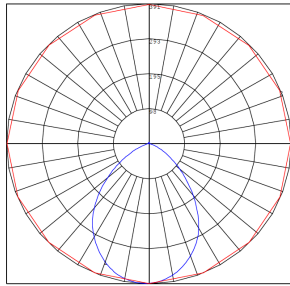

Photometrics: LRD-10W-4WTRSL

BUG Rating: B1-U2-G0

10W 5000K, Area 30'x 30' Mounting Height: 9'

Other Views:

LRD-WTR4SL-WH
 LRD-WTR4SL-WH
 LRD-WTR4SL-WH
 LRD-WTR4SL-WH
 LRD-WTR4SL-WH

LRD-EGN-10W-27K-D
 LRD-EGN-10W-30K-D
 LRD-EGN-10W-35K-D
 LRD-EGN-10W-40K-D
 LRD-EGN-10W-50K-D