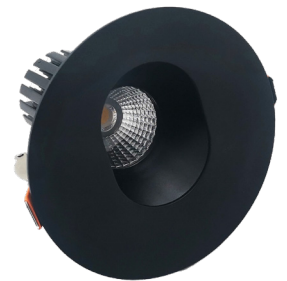

Note: _____

Type: _____

WHITE

BLACK

6 1/3"(H) X 5"(D)
Driver Box Dimensions:
5-1/4" x 1-5/8" x 1-1/8"

Ideal for New as well as old residential and commercial constructions.

Features

- 4" LED Slot Recessed Trim
- Die-Cast Aluminum With White Powder Coat Finish

- 5-Year Warranty
- Junction Box Included With Fixture

Technical Specifications

Electrical:

- Voltage: 120VAC
- Wattage: 10W
- Power factor: >0.90
- Efficacy: Up to 70 LM/W

Mechanical:

- Die-Cast Aluminum With White Powder Coat Finish
- Clear Glass Lens
- Junction Box Included With Fixture
- Type IC Rated: Approved For Direct Wontact With Insulation
- Operating Temperature: 104°F
- Air-Tight And Type IC Rated: No Housing Required
- Damp Location Approved
- 5-Year Warranty

Photometrics: LRD-10W-4WTRSL

BUG Rating: B1-U2-G0

10W 5000K, Area 30'x 30' Mounting Height: 9'

Other Views:

LRD-WTR4SL-WH
 LRD-WTR4SL-WH
 LRD-WTR4SL-WH
 LRD-WTR4SL-WH
 LRD-WTR4SL-WH

LRD-EGN-10W-27K-D
 LRD-EGN-10W-30K-D
 LRD-EGN-10W-35K-D
 LRD-EGN-10W-40K-D
 LRD-EGN-10W-50K-D

LRD-10W-27K-4WTRSL-WH
 LRD-10W-30K-4WTRSL-WH
 LRD-10W-35K-4WTRSL-WH
 LRD-10W-40K-4WTRSL-WH
 LRD-10W-50K-4WTRSL-WH

LRD-WTR4SL-BK
 LRD-WTR4SL-BK
 LRD-WTR4SL-BK
 LRD-WTR4SL-BK
 LRD-WTR4SL-BK

LRD-EGN-10W-27K-D
 LRD-EGN-10W-30K-D
 LRD-EGN-10W-35K-D
 LRD-EGN-10W-40K-D
 LRD-EGN-10W-50K-D