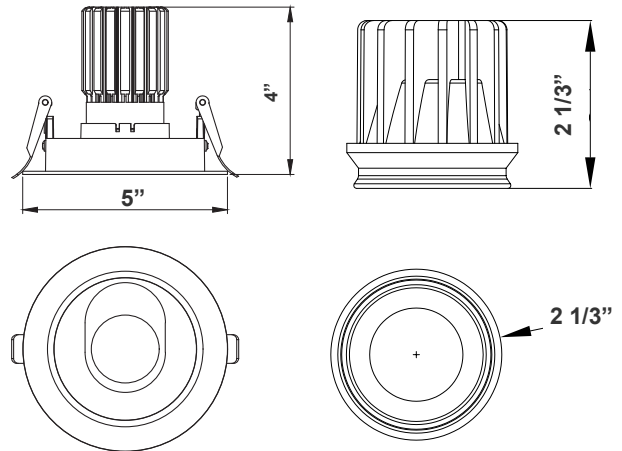

Note: _____

Type: _____

WHITE

BLACK

6 1/3"(H) X 5"(D)
Driver Box Dimensions:
5-1/4" x 1-5/8" x 1-1/8"

Ideal for New as well as old residential and commercial constructions.

Features

- 4" LED Slot Recessed Trim
- Die-Cast Aluminum With White Powder Coat Finish

- 5-Year Warranty
- Junction Box Included With Fixture

Technical Specifications

Electrical:

- Voltage: 120VAC
- Wattage: 10W
- Power factor: >0.90
- Efficacy: Up to 70 LM/W

Mechanical:

- Die-Cast Aluminum With White Powder Coat Finish
- Clear Glass Lens
- Junction Box Included With Fixture
- Type IC Rated: Approved For Direct Wontact With Insulation
- Operating Temperature: 104°F
- Air-Tight And Type IC Rated: No Housing Required
- Damp Location Approved
- 5-Year Warranty

Photometrics: LRD-10W-4WTRSL

BUG Rating: B1-U2-G0

10W 5000K, Area 30'x 30' Mounting Height: 9'

Other Views:

LRD-WTR4SL-WH
 LRD-WTR4SL-WH
 LRD-WTR4SL-WH
 LRD-WTR4SL-WH
 LRD-WTR4SL-WH

LRD-EGN-10W-27K-D
 LRD-EGN-10W-30K-D
 LRD-EGN-10W-35K-D
 LRD-EGN-10W-40K-D
 LRD-EGN-10W-50K-D