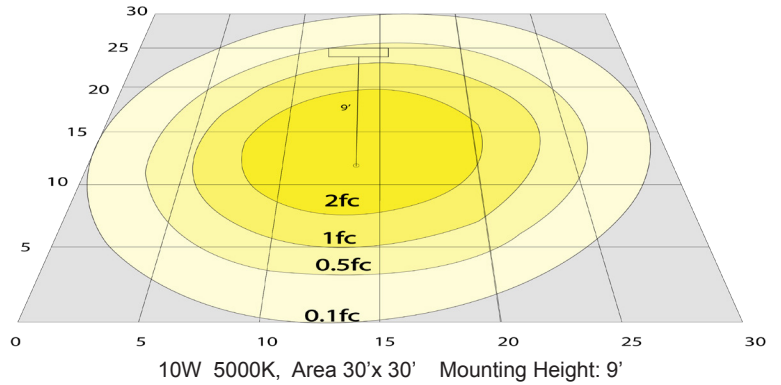

Photometrics: LRD-10W-4WTRSL

BUG Rating: B1-U2-G0

10W 5000K, Area 30'x 30' Mounting Height: 9'

Other Views:

LRD-WTR4SL-WH
 LRD-WTR4SL-WH
 LRD-WTR4SL-WH
 LRD-WTR4SL-WH
 LRD-WTR4SL-WH

LRD-EGN-10W-27K-D
 LRD-EGN-10W-30K-D
 LRD-EGN-10W-35K-D
 LRD-EGN-10W-40K-D
 LRD-EGN-10W-50K-D