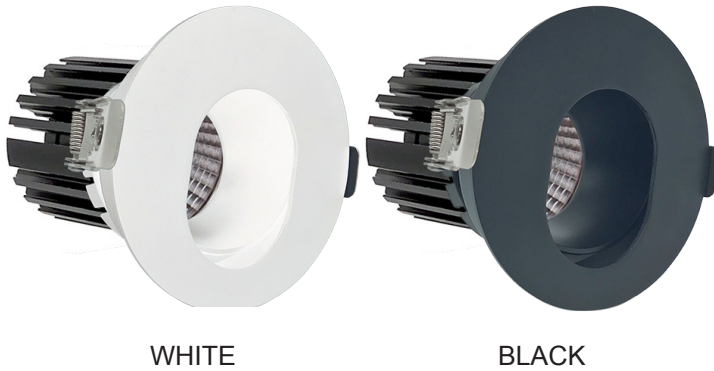

LRD SERIES RESIDENTIAL LIGHTING

LRD-10W-27K-3WTRSL
LRD-10W-30K-3WTRSL
LRD-10W-35K-3WTRSL
LRD-10W-40K-3WTRSL
LRD-10W-50K-3WTRSL

3" LED ARCHITECTURAL WINGED SLOT RECESSED LIGHTS

Customer Name: _____

Project Name: _____

Note: _____

Type: _____

3 3/4" (H) X 3 1/9" (D)
Driver Box Dimensions:
5-1/4" x 1-5/8" x 1-1/8"

Ideal for New as well as old residential and commercial constructions.

Features

- 3" (2-1/8" Actual) LED Slot Recessed Trim
- Die-Cast Aluminum With White Powder Coat Finish
- 5-Year Warranty
- Junction Box Included With Fixture

Technical Specifications

Electrical:

- Voltage: 120VAC
- Wattage: 10W
- Power Factor: >0.90
- Efficacy: Up to 70 LM/W

Mechanical:

- Die-Cast Aluminum With White Powder Coat Finish
- Clear Glass Lens
- Junction Box Included With Fixture
- Type IC Rated: Approved for Direct Contact With Insulation
- Operating Temperature: 104°F
- Air-Tight and Type IC Rated: No Housing Required
- Damp Location Approved
- 5-Year Warranty

Lighting:

- Dimming: Dimmable down to 10% using standard TRIAC LED dimmer
- Total Lumens: 700LM
- Color Temperature: 2700K/3000K/3500K/4000K/5000K
- Color Rendering Index: >90
- Beam Angle: 30°
- Lifespan: 50,000 Hrs.

Applications:

- Ideal for New as well as old residential and commercial constructions.

Other Models:

- 7W | 490LM | LRD-10W-27K-3WTRSL-WH/BK
- 7W | 490LM | LRD-10W-30K-3WTRSL-WH/BK
- 7W | 490LM | LRD-10W-35K-3WTRSL-WH/BK
- 7W | 490LM | LRD-10W-40K-3WTRSL-WH/BK
- 7W | 490LM | LRD-10W-50K-3WTRSL-WH/BK