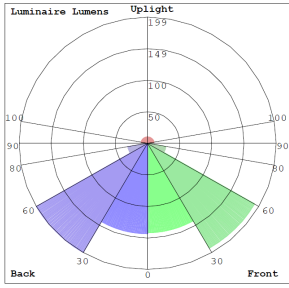

Photometrics: LRD-10W-3WTRSL

BUG Rating: B1-U2-G0