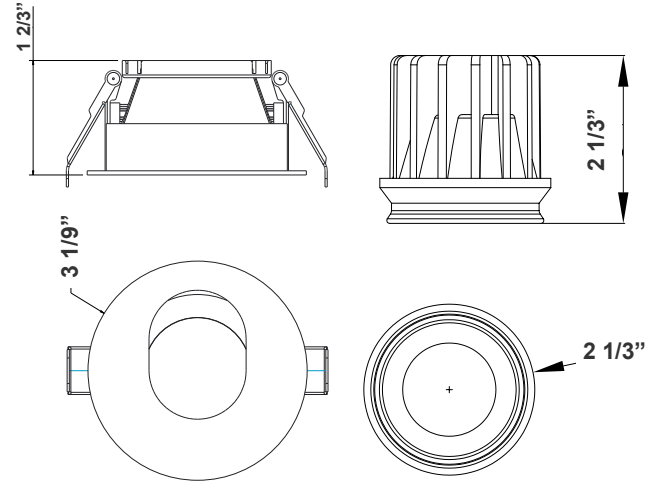

Project Name: \_\_\_\_\_

Note: \_\_\_\_\_

Type: \_\_\_\_\_

**3 3/4" (H) X 3 1/9" (D)**  
**Driver Box Dimensions:**  
**5-1/4" x 1-5/8" x 1-1/8"**

Ideal for New as well as old residential and commercial constructions.

## Features

- 3" (2-1/8" Actual) LED Slot Recessed Trim
- Die-Cast Aluminum With White Powder Coat Finish
- 5-Year Warranty
- Junction Box Included With Fixture