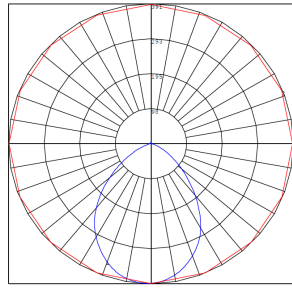

Photometrics: LRD-10W-3WTRSL

BUG Rating: B1-U2-G0