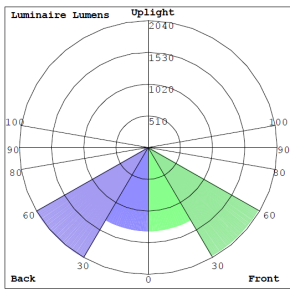

Photometrics: LOHB-2FT

BUG Rating: B3-U0-G0