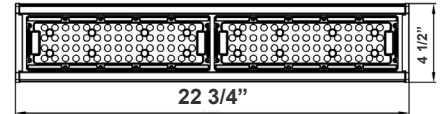

# LOHB SERIES OUTDOOR LIGHTING

LOHB-2FT-50W-30K  
LOHB-2FT-50W-50K

Customer Name: \_\_\_\_\_

Project Name: \_\_\_\_\_

Note: \_\_\_\_\_

Type: \_\_\_\_\_

Selection:

22 3/4"(L) x 3"(H) x 4 1/2"(W)