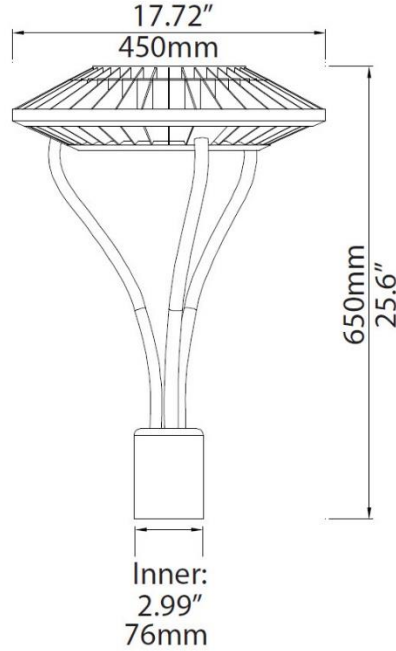

MEASUREMENTS

MODEL	QUANTITY	WEIGHT	UPC CODE
LOC-PT-MW(60/80/100/150)MCCT(30/40/50)DLV	1	lbs	00810050941310

OPTIONAL ACCESSORIES

Motion Sensor
LOC-ANT-5-4T

(Compatible with remote control)

Remote Control
LOC-RC-100

PHOTOMETRIC DATA

EPA: 1.96

60W

Length	Width	Square Feet	Adjustable Coefficient
17.7"	17.7"	2.18	0.9

Flux out: 5992 lm

Note: The Curves indicate the illuminated area and the average illumination when the luminaire is at different distance.

EPA: 1.96

80W

Length	Width	Square Feet	Adjustable Coefficient
17.7"	17.7"	2.18	0.9

Flux out: 7465 lm

Note: The Curves indicate the illuminated area and the average illumination when the luminaire is at different distance.

PHOTOMETRIC DATA

EPA: 1.96

100W

Length	Width	Square Feet	Adjustable Coefficient
17.7"	17.7"	2.18	0.9

EPA: 1.96

150W

Length	Width	Square Feet	Adjustable Coefficient
17.7"	17.7"	2.18	0.9