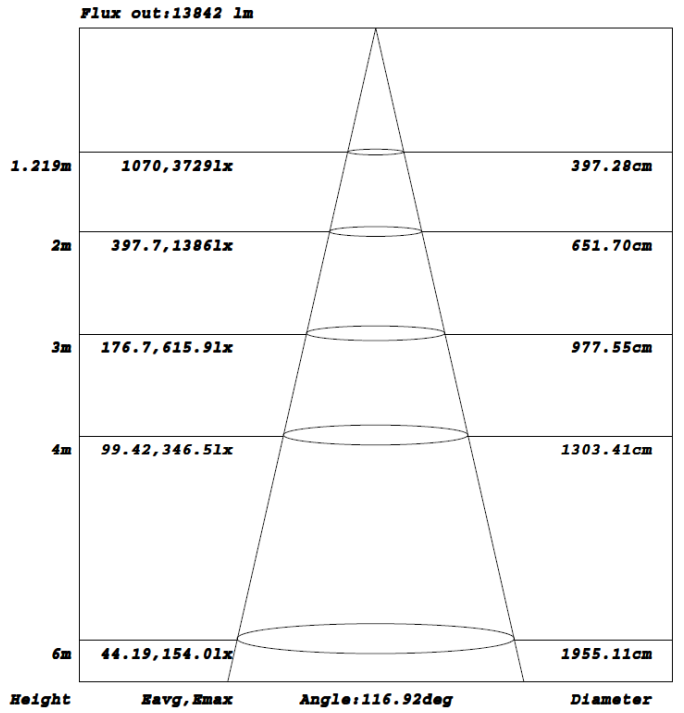

PHOTOMETRIC DATA

EPA: 1.96

60W

Length	Width	Square Feet	Adjustable Coefficient
17.7"	17.7"	2.18	0.9

Flux out: 5992 lm

Note: The Curves indicate the illuminated area and the average illumination when the luminaire is at different distance.

EPA: 1.96

80W

Length	Width	Square Feet	Adjustable Coefficient
17.7"	17.7"	2.18	0.9

Flux out: 7465 lm

Note: The Curves indicate the illuminated area and the average illumination when the luminaire is at different distance.

PHOTOMETRIC DATA

EPA: 1.96

100W

Length	Width	Square Feet	Adjustable Coefficient
17.7"	17.7"	2.18	0.9

EPA: 1.96

150W

Length	Width	Square Feet	Adjustable Coefficient
17.7"	17.7"	2.18	0.9