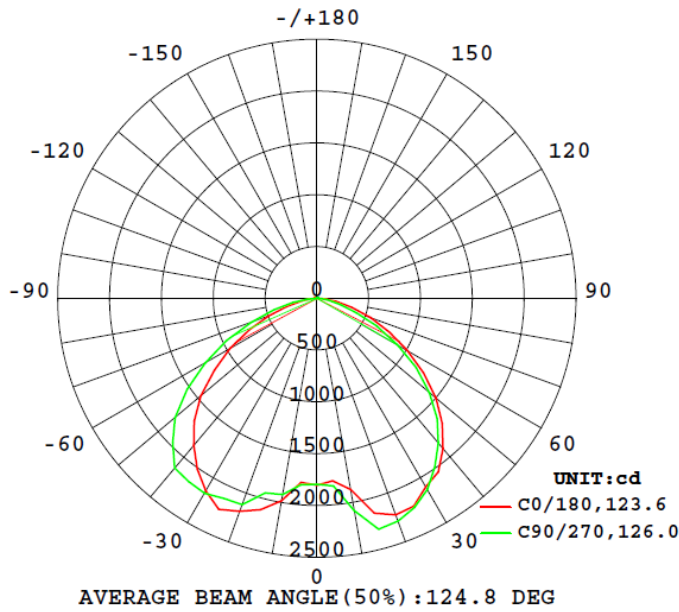

PHOTOMETRIC DATA

EPA: 1.96

60W

Length	Width	Square Feet	Adjustable Coefficient
17.7"	17.7"	2.18	0.9

Flux out: 5992 lm

Note: The Curves indicate the illuminated area and the average illumination when the luminaire is at different distance.

EPA: 1.96

80W

Length	Width	Square Feet	Adjustable Coefficient
17.7"	17.7"	2.18	0.9

Flux out: 7465 lm

Note: The Curves indicate the illuminated area and the average illumination when the luminaire is at different distance.

PHOTOMETRIC DATA

EPA: 1.96

100W

Length	Width	Square Feet	Adjustable Coefficient
17.7"	17.7"	2.18	0.9

EPA: 1.96

150W

Length	Width	Square Feet	Adjustable Coefficient
17.7"	17.7"	2.18	0.9