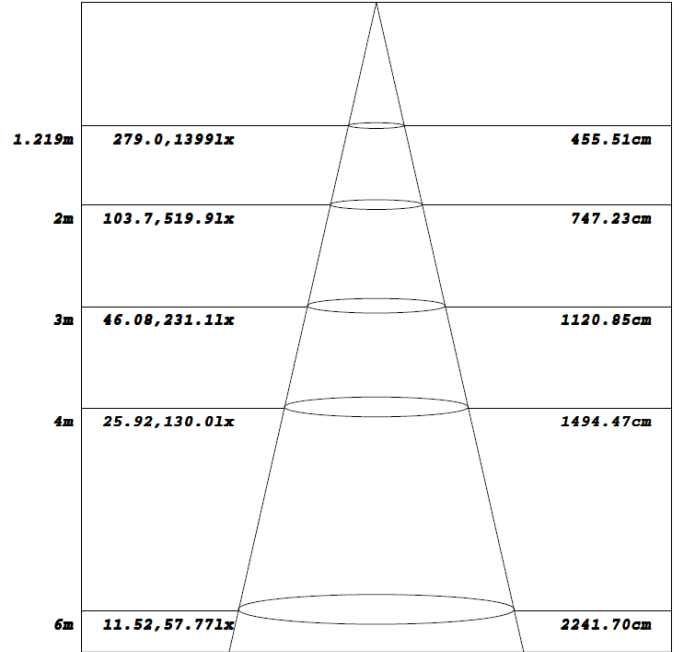

PHOTOMETRIC DATA

EPA: 1.96

60W

Length	Width	Square Feet	Adjustable Coefficient
17.7"	17.7"	2.18	0.9

Flux out: 5992 lm

Note: The Curves indicate the illuminated area and the average illumination when the luminaire is at different distance.

EPA: 1.96

80W

Length	Width	Square Feet	Adjustable Coefficient
17.7"	17.7"	2.18	0.9

Flux out: 7465 lm

Note: The Curves indicate the illuminated area and the average illumination when the luminaire is at different distance.

PHOTOMETRIC DATA

EPA: 1.96

100W

Length	Width	Square Feet	Adjustable Coefficient
17.7"	17.7"	2.18	0.9

EPA: 1.96

150W

Length	Width	Square Feet	Adjustable Coefficient
17.7"	17.7"	2.18	0.9