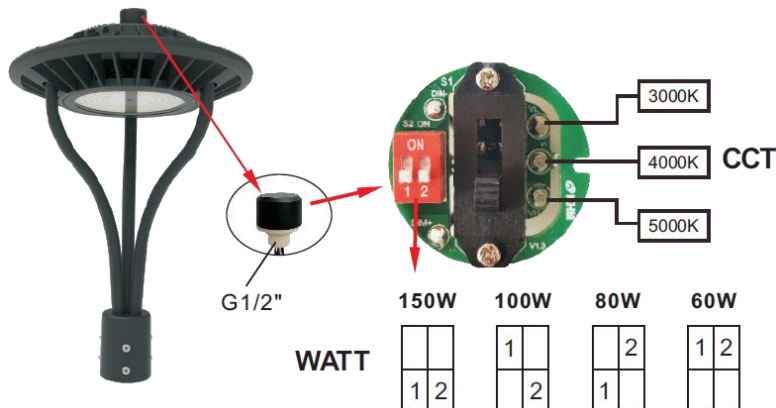

Warehouse-Lighting.com
2750 South 163 St
New Berlin, WI 53151

Warehouse-Lighting.com
Phone: 888-454-4480
requests@warehouse-lighting.com