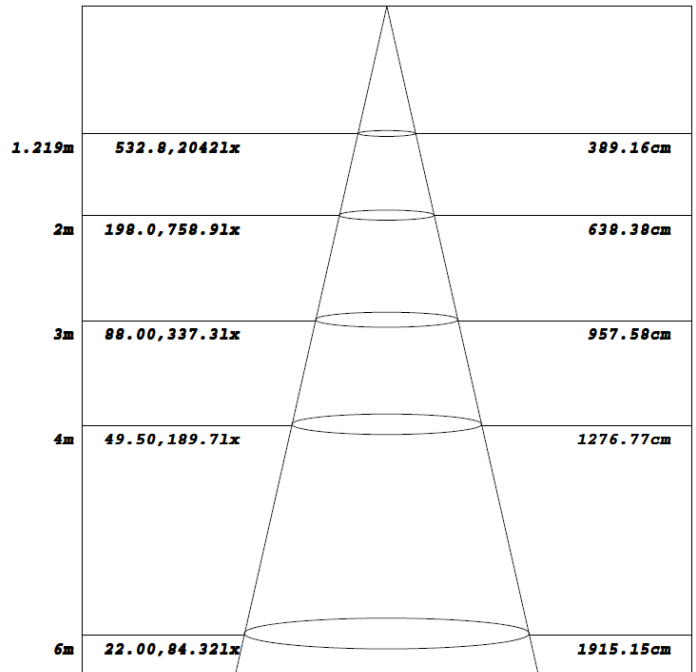

PHOTOMETRIC DATA

EPA: 1.96

60W

Length	Width	Square Feet	Adjustable Coefficient
17.7"	17.7"	2.18	0.9

Flux out: 5992 lm

Note: The Curves indicate the illuminated area and the average illumination when the luminaire is at different distance.

EPA: 1.96

80W

Length	Width	Square Feet	Adjustable Coefficient
17.7"	17.7"	2.18	0.9

Flux out: 7465 lm

Note: The Curves indicate the illuminated area and the average illumination when the luminaire is at different distance.

PHOTOMETRIC DATA

EPA: 1.96

100W

Length	Width	Square Feet	Adjustable Coefficient
17.7"	17.7"	2.18	0.9

EPA: 1.96

150W

Length	Width	Square Feet	Adjustable Coefficient
17.7"	17.7"	2.18	0.9