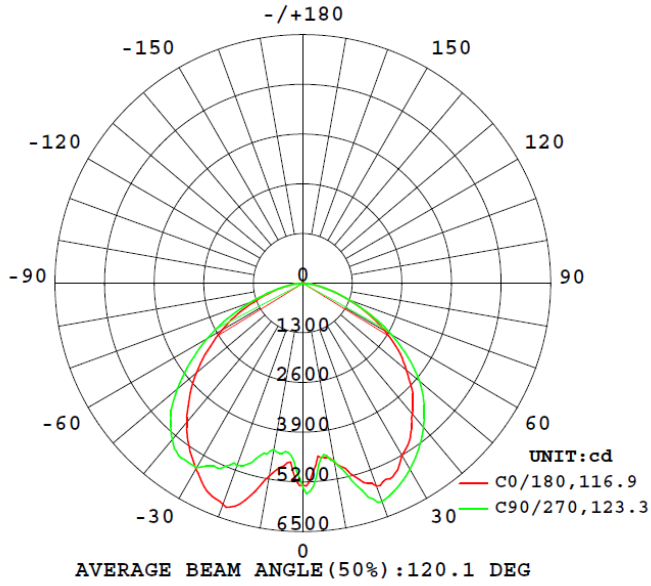

PHOTOMETRIC DATA

EPA: 1.96

60W

Length	Width	Square Feet	Adjustable Coefficient
17.7"	17.7"	2.18	0.9

Flux out: 5992 lm

Note: The Curves indicate the illuminated area and the average illumination when the luminaire is at different distance.

EPA: 1.96

80W

Length	Width	Square Feet	Adjustable Coefficient
17.7"	17.7"	2.18	0.9

Flux out: 7465 lm

Note: The Curves indicate the illuminated area and the average illumination when the luminaire is at different distance.

PHOTOMETRIC DATA

EPA: 1.96

100W

Length	Width	Square Feet	Adjustable Coefficient
17.7"	17.7"	2.18	0.9

EPA: 1.96

150W

Length	Width	Square Feet	Adjustable Coefficient
17.7"	17.7"	2.18	0.9