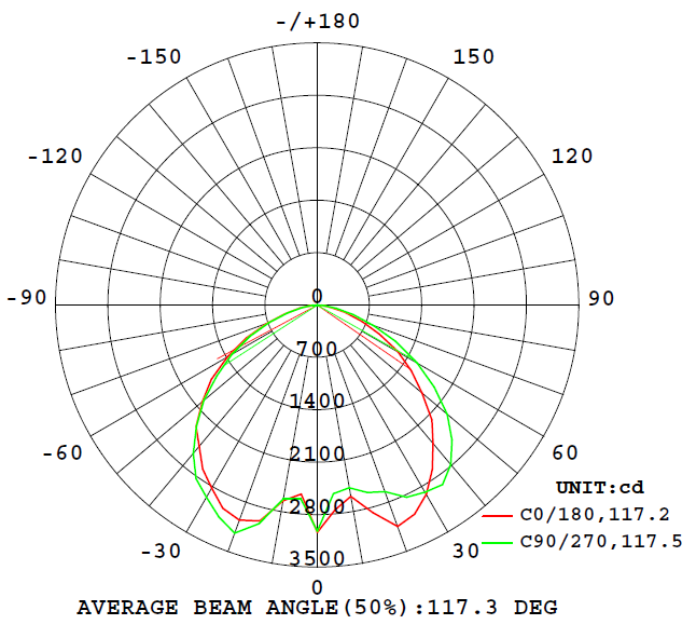

PHOTOMETRIC DATA

EPA: 1.96

60W

Length	Width	Square Feet	Adjustable Coefficient
17.7"	17.7"	2.18	0.9

Flux out: 5992 lm

Note: The Curves indicate the illuminated area and the average illumination when the luminaire is at different distance.

EPA: 1.96

80W

Length	Width	Square Feet	Adjustable Coefficient
17.7"	17.7"	2.18	0.9

Flux out: 7465 lm

Note: The Curves indicate the illuminated area and the average illumination when the luminaire is at different distance.

PHOTOMETRIC DATA

EPA: 1.96

100W

Length	Width	Square Feet	Adjustable Coefficient
17.7"	17.7"	2.18	0.9

EPA: 1.96

150W

Length	Width	Square Feet	Adjustable Coefficient
17.7"	17.7"	2.18	0.9