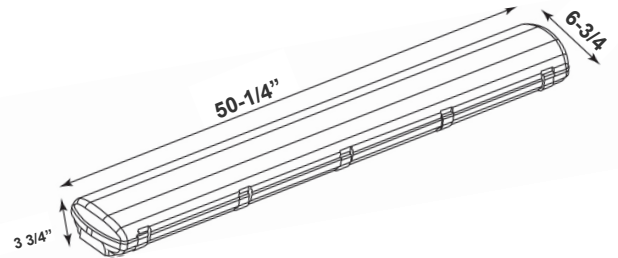

LLVT-4FT-75W-MCT-D

Customer Name: \_\_\_\_\_

Project Name: \_\_\_\_\_

Note: \_\_\_\_\_

Type: \_\_\_\_\_

50-1/4" (L) x 6-3/4" (W) x 3-3/4" (H)

This fixture is ideal for workshops, garages, canopies, parking garages, cold storage facilities, food processing facilities, farmyards, and other harsh, humid, dusty, and wet environment lighting applications.