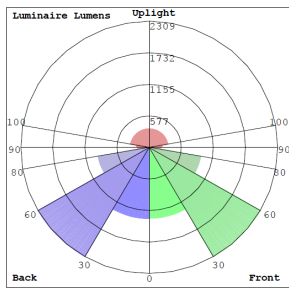

Photometrics: LLVT-4FT-75W-MCT

BUD Rating: B3-U3-G2