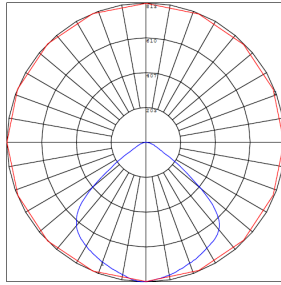

Photometrics: LFX-XS-15W-KN

BUG Rating: B1-U0-G0