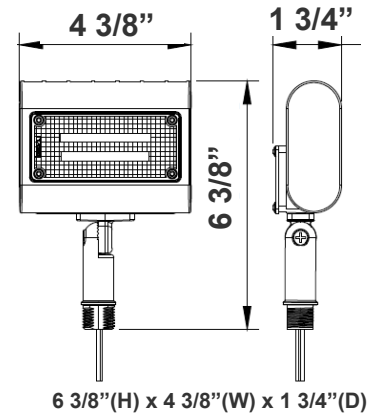

Customer Name: _____

Project Name: _____

Note: _____ Type: _____