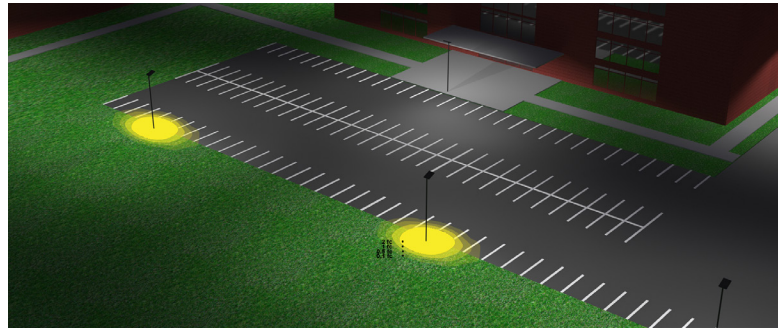

Area 30'x 45' Mounting Height: 20'

Other Views: