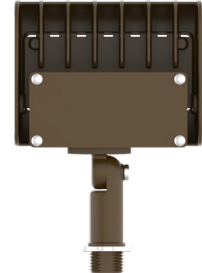

Back View

Performance Table: LFX-XS-15W-KN

MODEL NO.	Wattage	Voltage	Lumens	Color Temp.	BUG Rating	LPW
LFX-XS-15W-30K-KN	15W	120~277V	1950	3000K	B1-U0-G0	130
LFX-XS-15W-40K-KN	15W	120~277V	1950	4000K	B1-U0-G0	130
LFX-XS-15W-50K-KN	15W	120~277V	1950	5000K	B1-U0-G0	130

Sample Ordering

Model	Size	Wattage	Color Temp.	Mount
LFX	XS	15W		KN

30K = 3000K
40K = 4000K
50K = 5000K

Accessories Options

Blank = No Option For Accessories

WRC-3-BRZ = Weatherproof cover with three(3) 1/2" hubs

Example:

1. LFX-SM-15W-50K-KN (For LFX 15W 5000K fixture 120V-277V)
2. LFX-SM-15W-50K-KN WRC-3-BRZ (For LFX 15W 5000K fixture 120V-277V)
   (Weatherproof cover with three(3) 1/2" hubs)

ACCESSORIES AND MOUNTING OPTIONS