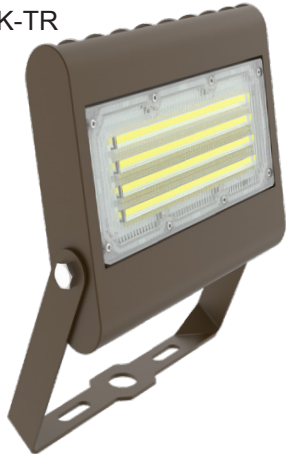

# LFX-SM SERIES Outdoor Lighting

LFX-SM-10-30W-30K-TR  
LFX-SM-10-30W-40K-TR  
LFX-SM-10-30W-50K-TR

Ideal for general site lighting, alleys, loading docks, doorway, pathway, and parking areas.

**WESTGATE**  
THE FUTURE IS HERE...AND IT'S QUITE BRIGHT!

## Features

- DLC Premium & LED High-Lumen Flood lights
- Solid State Lighting Technology for Long Life
- No Maintenance Needed and High-Efficiency
- 70,000 Hours Rated Life
- 7-Year Warranty
- Optic Lens Type: III
- Multi-Power - The Switch is on the Bottom of the Fixture

### Mechanical:

- Die-cast Aluminum Housing with Powder Coat Finish (Dark Bronze and White Finish)
- LED: Philips Lumileds Luxeon 2835 High Flux LED
- Solid State Lighting technology for long life, no Maintenance needed and High-Efficiency
- High Conductive Aluminum LED Board
- 270° Adjustable Yoke Mount
- IP Rating: IP65
- Operating Temperature: -40°F to 104°F
- Suitable for Wet Locations