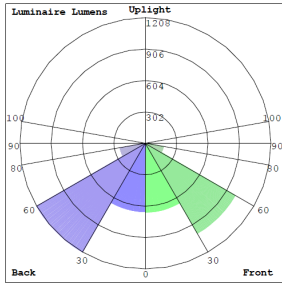

Photometrics: LFX-SM-10-30W-TR

BUG Rating: B2-U0-G1