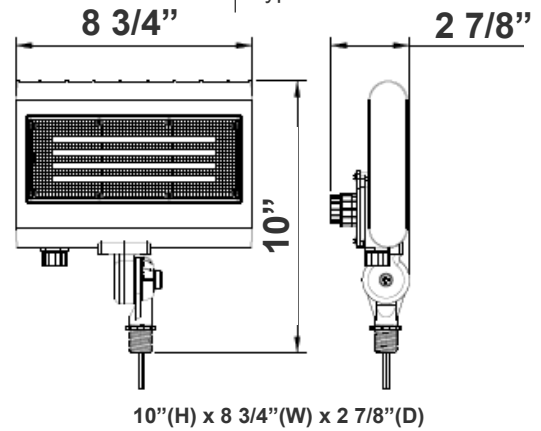

Customer Name: _____

Project Name: _____

Note: _____

Type: _____