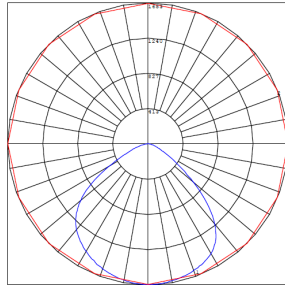

Photometrics: LFX-SM-10-30W-MCTP-KN

BUG Rating: B2-U0-G1