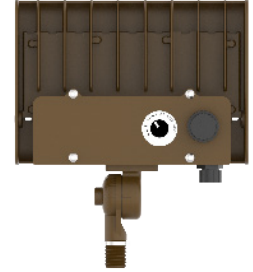

Back View

Performance Table: LFX-SM-10-30W-MCTP-KN

MODEL NO.	Wattage	Voltage	Lumens	Color Temp.	BUG Rating	LPW
LFX-SM-10-30W-MCTP-KN	10W	120~277V	1210LM	3000K 4000K 5000K 5700K	B2-U0-G1	130
			1250LM			
			1280LM			
	15W		1280LM			
			1800LM			
			1880LM			
	20W		1930LM			
			1930LM			
			2340LM			
			2400LM			
			2500LM			
			2500LM			
	30W		3830LM			
			3880LM			
			3880LM			
3900LM						

Lighting Supplier Since 2003