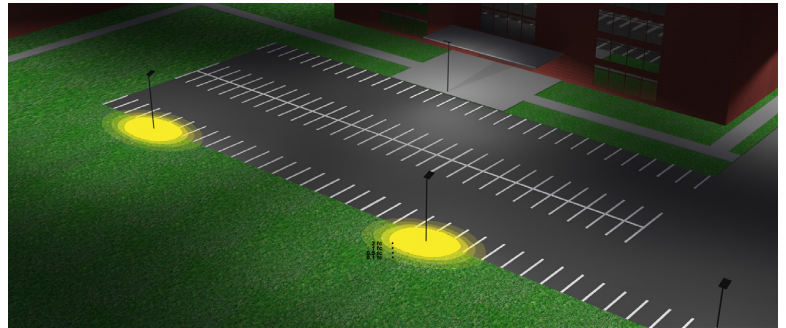

Photometrics: LFX-SM-10-30W-MCTP-KN

Area 40'x 50' Mounting Height: 20'