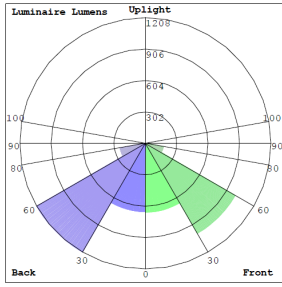

Photometrics: LFX-SM-10-30W-MCTP-KN

BUG Rating: B2-U0-G1