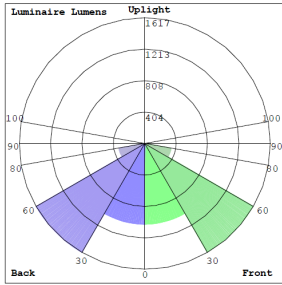

Photometrics: LFX-MD-15-50W-50K-TR

BUG Rating: B3-U0-G1