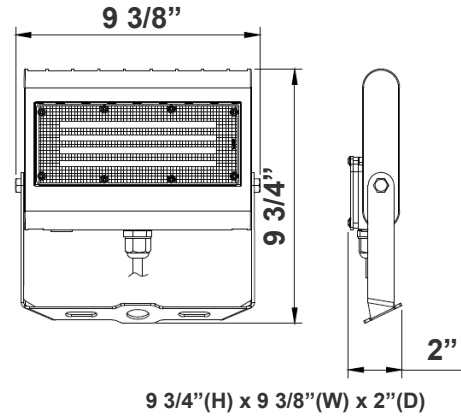

WESTGATE
THE FUTURE IS HERE...AND IT'S QUITE BRIGHT!

Customer Name: _____

Project Name: _____

Note: _____

Type: _____