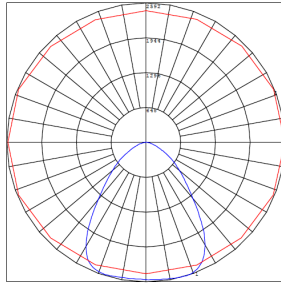

**Photometrics:** LFX-MD-15-50W-MCTP-TR

BUG Rating: B3-U0-G1

Area 45'x 55' Mounting Height: 20'

**Other Views:**

Side View

Front View

Back View

**Performance Table:** LFX-MD-15-50W-MCTP-TR