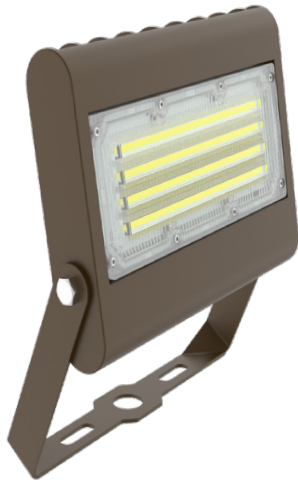

# LFX-MD SERIES Outdoor Lighting

LFX-MD-15-50W-MCTP-TR

**WESTGATE**  
THE FUTURE IS HERE...AND IT'S QUITE BRIGHT!

Customer Name: \_\_\_\_\_

Project Name: \_\_\_\_\_

Note: \_\_\_\_\_

Type: \_\_\_\_\_

Ideal for general site lighting, alleys, loading docks, doorway, pathway, and parking areas.

## Features

- DLC Premium & LED High-Lumen Flood lights
- Solid State Lighting Technology for Long Life
- No Maintenance Needed and High-Efficiency
- 70,000 Hours Rated Life
- 7-Year Warranty
- Optic Lens Type: III
- Multi-CCT Power - The Switch is on the Bottom of the Fixture

### Mechanical:

- Die-cast Aluminum Housing with Powder Coat Finish (Dark Bronze and White Finish)
- LED: Philips Lumileds Luxeon 2835 High Flux LED
- Solid State Lighting technology for long life, no Maintenance needed and High-Efficiency
- High Conductive Aluminum LED Board
- 270° Adjustable Yoke Mount
- IP Rating: IP65
- Operating Temperature: -40°F to 104°F
- Suitable for Wet Locations