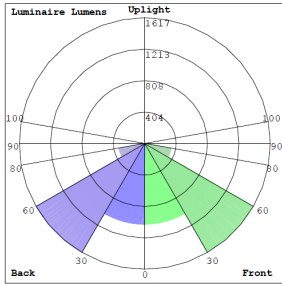

Photometrics: LFX-MD-15-50W-MCTP-TR

BUG Rating: B3-U0-G1