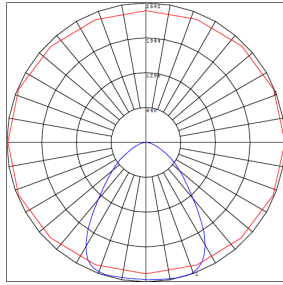

Photometrics: LFX-MD-15-50W-KN

BUG Rating: B3-U0-G1