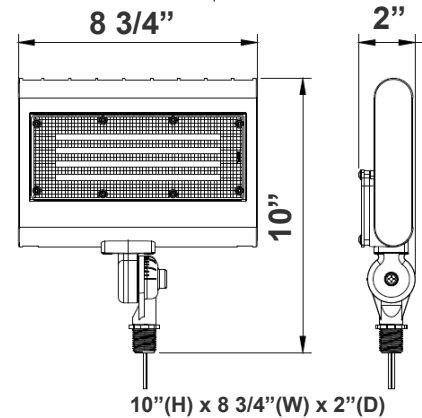

Customer Name: _____

Project Name: _____

Note: _____ Type: _____