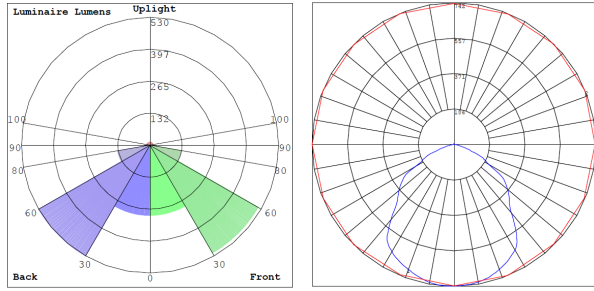

Photometrics: LFE-15W-KN

BUD Rating: B1-U2-G0