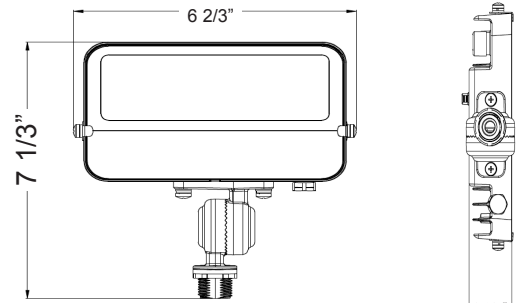

Customer Name: _____

Project Name: _____

Note: _____

Type: _____

7 1/3"(H) x 6 2/3"(W) x 1 2/5"(D)

Features

- 90° Adjustable 1/2" Knuckle Mount
- 70,000 hours rated life
- 7-Year Warranty
- No Maintenance Needed and High-Efficiency