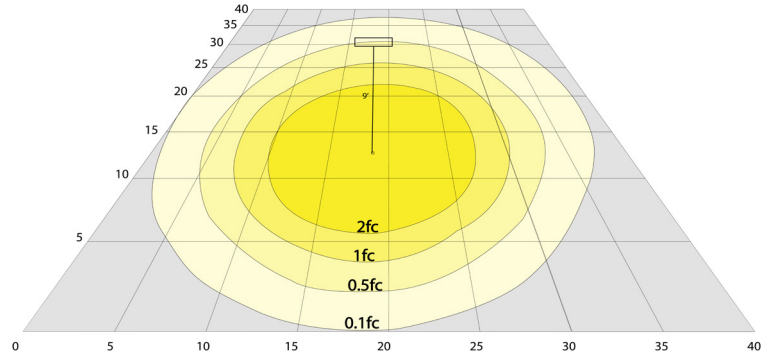

Other Models:

- 15W | 1600LM | LFE-15W-30K-TR
- 15W | 1600LM | LFE-15W-40K-TR
- 15W | 1600LM | LFE-15W-50K-TR

Photometrics: LFE-15W-KN

BUD Rating: B1-U2-G0

Area 40'x 40' Mounting Height: 9'

Other Views:

Side View