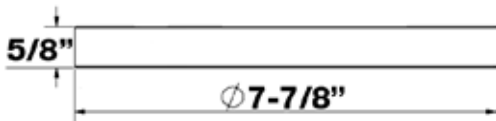

PROJECT NAME: _____ CATALOG NUMBER: _____
NOTES: _____ FIXTURE SCHEDULE: _____

Morris Driverless LED Color Changing Round Panel, 10 Watt, 120V, 650 Lumens, 3000K, 4000K or 5000K

FEATURES:

- Color Selectable: 3000K, 4000K or 5000K
- New Driverless Technology
- Can Mount to 3" & 4" J-Box
- 120V
- Dimming to 10%
- Torsion Spring & Brackets for Can Mounting
- Paintable Aluminum Housing/Trim
- PC Lens
- Guaranteed Single Bin Color Consistency with Enhanced Illumination Uniformity
- 50,000+ Hour LED Life Expectancy
- IP44 Damp Location Rated
- Operating Temperature: 14°F - 113°F
- cETLus, Energy Star Listed
- 5 Year Warranty

CAT# 72291

CCT Selection Switch

Item Number	Diameter	Watts	CCT	Lumens	CRI
72290	6"	10	3000K, 4000K or 5000K	650	>90
72291	8"	15	3000K, 4000K or 5000K	1,050	>90
72292	12"	18	3000K, 4000K or 5000K	1,250	>90