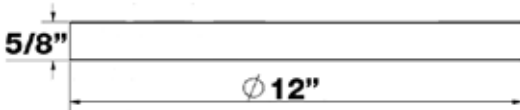

CAT# 72292

CCT Selection Switch