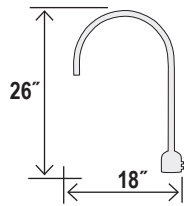

R SERIES OPTIONS

1 LIGHT POST ADAPTERS

- Will work with any RLM shade
- Designed to fit standard 3" posts and pier mount bases
- Unique stem hung design does not require pipe sealant compound on fittings.
- 3/4" inner diameter rigid conduit or water pipe may be substituted for stems or goose necks.

RPAS