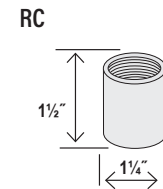

STEM CONNECTORS

Accepts 3/4" stem

FINISHES

- ABR - Architectural Bronze
- AL - Aluminum
- CP - Copper
- GA - Galvanized
- GY - Gray
- NB - Navy Blue
- SB - Satin Black
- SG - Satin Green
- SR - Satin Red
- WH - White