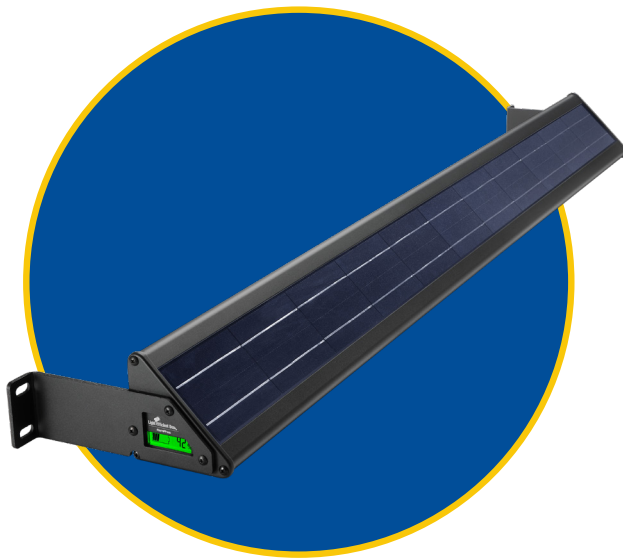

FREE TO SHINE

OFF-GRID

LED SOLAR DISPLAY LIGHT

The Solera Solar Lighting Display Light features an all-in-one design. The solar panel, light engine and battery are built right into the LED fixture. No need for a power source, which eliminates the need for wiring and trenching.

- Comparable to 150W HID
- 4 hours of 100% brightness and then 25% for the remainder of the night with one charge
- Li-Ion battery lasts at least 1500 charge cycles and is replaceable
- Perfect for signage, billboards, advertisements and more
- Dimensions (W x H): Solar Panel - 46" x 5"
Light Engine Panel - 46" x 4"
- Shown with included 7" mounting bracket