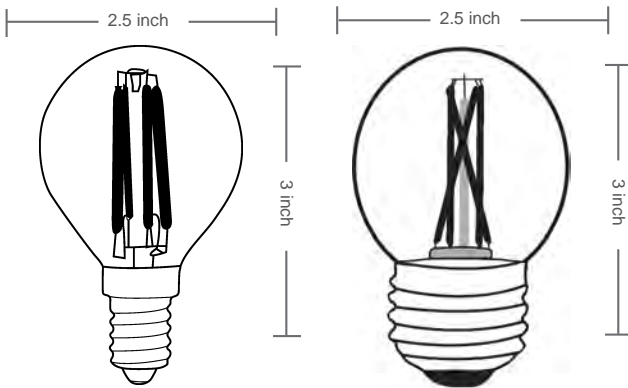

Product Information:

- Increase energy savings and shorten payback period
- High intensity: ready to replace existing 40w halogen
- Suitable for use in existing fixtures
- Dimmable with most dimmers including: Lutron Diva and Skylark Series
- 3 Year Limited Warranty

Type	Model	Volt	Watt	Lumen	Color	CRI	Beam Spread
Filament G16.5	LED-FLM-G16.5C-4W-27K	120V	4W	400	Warm- 2700k	>83	360°
Filament G16.5	LED-FLM-G16.5M-4W-27K	120V	4W	400	Warm- 2700k	>83	360°