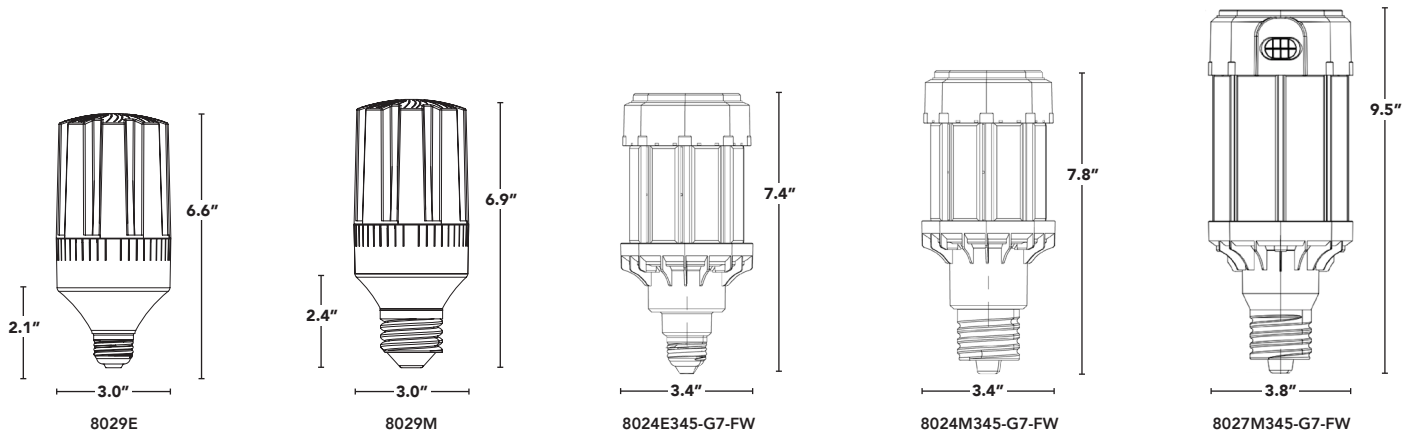

SCREW-IN
RETROFITS

SUPERFLEX BOLLARD/POST TOPS

top LED's

← SUPERflex

switch
between
wattages
& color
temps

35W 45W 60W

3K 4K 5K

- LED-8029: switch between 12W, 18W & 24W replacing up to 150W HID.
- LED-8024: switch between 35W, 45W & 60W replacing up to 320W HID.
- LED-8027: switch between 80W, 100W & 110W replacing up to 400W HID.
- Change color temperatures with a flip of a switch (3000K, 4000K, 5000K).
- Multi-directional mounting capability & 360° design. Use base down, base up or base sideways without affecting performance.
- Pretested & potted drivers are burnt in 3x prior to shipping and protected against vibration & moisture.
- Lamps dim to 50-70% by adjusting the wattage switch on the side of the lamp only.
- Field adjustable light output.

CRI

PART #	UPC	REPLACES	WATTAGE	LUMENS	FLEXCOLOR	BASE
LED-8029E345-A-FW	84400606067	70W-100W-150W	12W-18W-24W	1550-3360	3000K/ 4000K /5000K	E26
LED-8029M345-A-FW	84400606068	70W-100W-150W	12W-18W-24W	1550-3360	3000K/ 4000K /5000K	EX39
LED-8024E345-G7-FW	844006060718	175W-250W-320W	35W-45W-60W	5140-8870	3000K/ 4000K /5000K	E26
LED-8024M345-G7-FW	844006060725	175W-250W-320W	35W-45W-60W	5140-8870	3000K/ 4000K /5000K	EX39
LED-8027M345-G7-FW	844006060756	320W-400W	80W-100W-110W	11370-15730	3000K/ 4000K /5000K	EX39

SUPERFLEX BOLLARD/POST TOPS

PART #	UPC	REPLACES	WATTAGE	LUMENS	FLEXCOLOR	BASE	DLC CODES
LED-8029E345-A-FW	84400606067	70W-100W-150W	12W-18W-24W	1550-3360	3000K/4000K/5000K	E26	
LED-8029M345-A-FW	84400606068	70W-100W-150W	12W-18W-24W	1550-3360	3000K/4000K/5000K	EX39	
LED-8024E345-G7-FW	844006060718	175W-250W-320W	35W-45W-60W	5140-8870	3000K/4000K/5000K	E26	N/A
LED-8024M345-G7-FW	844006060725	175W-250W-320W	35W-45W-60W	5140-8870	3000K/4000K/5000K	EX39	PE8R4NVO
LED-8027M345-G7-FW	844006060756	320W-400W	80W-100W-110W	11370-15730	3000K/4000K/5000K	EX39	PMXF5D5C