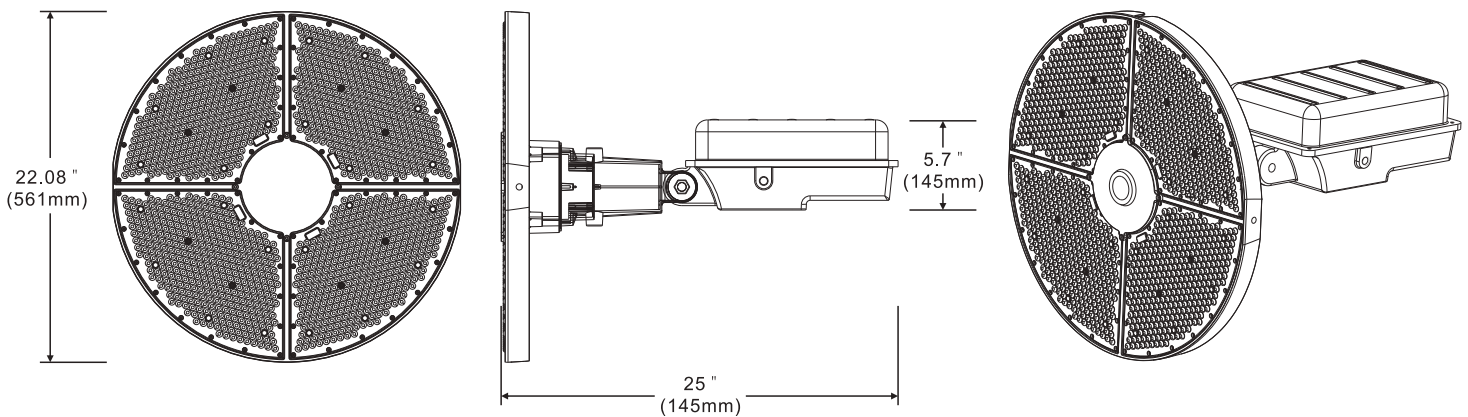

Dimension:

DIMENSIONS

LINE DRAWING

Phone: 866-284-2638
info@warehouse-lighting.com