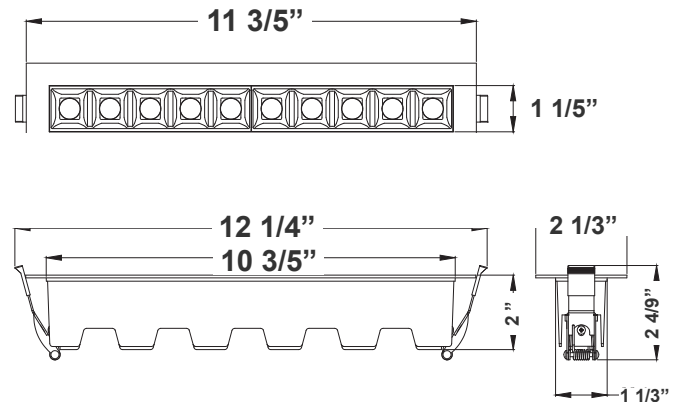

Project Name: _____

Note: _____

Type: _____

2"(H) X 11 3/5"(W) X 1 1/5"(D)

Discover the High End Mini 5 head LED Linear Downlight: a pinnacle of modern lighting innovation. Engineered with an external driver housed in a convenient junction box, this fixture harmonizes classic aesthetics with unparalleled performance and adaptability. Tailored to meet diverse demands and applications, it stands as an epitome of elegance, functionality, and flexibility in lighting solutions.

Features

- LED Architectural Recessed Trim
- Die-Cast Aluminum Heat Sink
- 5-Year Warranty
- Junction Box Included With Fixture

Technical Specifications

Electrical:

- Voltage: 120VAC
- Wattage: 18W
- Power Factor: >0.90
- Efficacy: Up to 66 LM/W