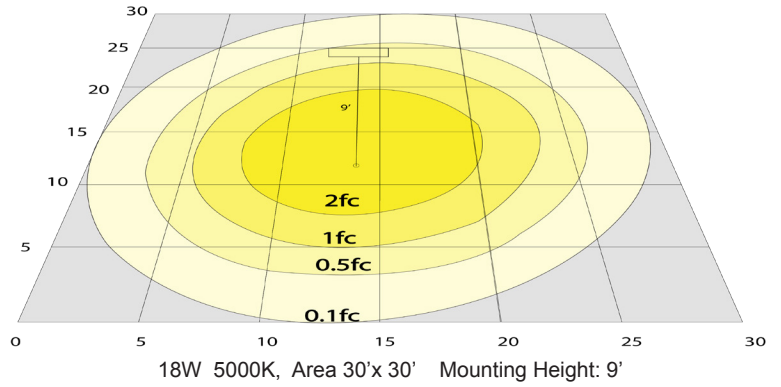

Photometrics: LDLS-12-MCT5

Other Views:

Bottom View

Performance Table: LDLS-12-MCT5

MODEL NO.	Wattage	Voltage	Lumens	Color Temp.	BUG Rating	LPW
LDLS-12-MCT5	18W	120V	1200LM	2700K	B1-U2-G0	66
				3000K		
				3500K		
				4000K		
				5000K		

Sample Ordering

Model
Size
Color Temp.
LRLS - 12 - MCT5