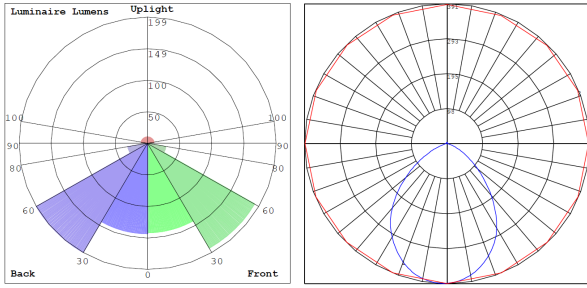

BUG Rating: B1-U2-G0

Other Views:

Side View

Bottom View

Junction box 1-1/4" thick included with fixtures

Performance Table: LDLS-12-MCT5

MODEL NO.	Wattage	Voltage	Lumens	Color Temp.	BUG Rating	LPW
LDLS-12-MCT5	18W	120V	1200LM	2700K	B1-U2-G0	66
				3000K		
				3500K		
				4000K		
				5000K		