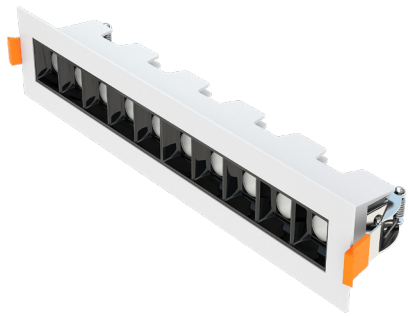

Other Views:

Side View