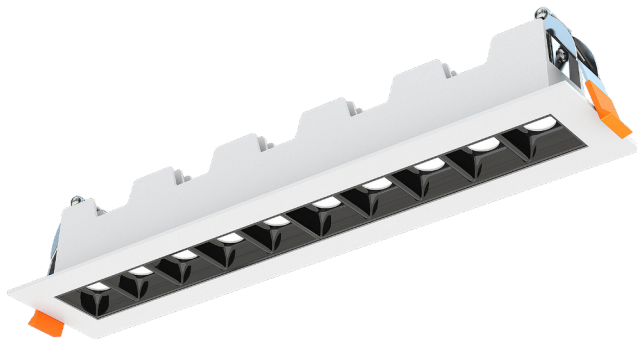

LRLS SERIES RESIDENTIAL LIGHTING

LDLS-12-MCT5

MINI LINEAR OPTIC-LIGHT FIXTURES, SNAP IN 5CCT
MCT Multi Color Temperature (Selectable)

WESTGATE
THE FUTURE IS HERE...AND IT'S QUITE BRIGHT!

Customer Name: _____

Project Name: _____

Note: _____

Type: _____

2"(H) X 11 3/5"(W) X 1 1/5"(D)

Discover the High End Mini 5 head LED Linear Downlight: a pinnacle of modern lighting innovation. Engineered with an external driver housed in a convenient junction box, this fixture harmonizes classic aesthetics with unparalleled performance and adaptability. Tailored to meet diverse demands and applications, it stands as an epitome of elegance, functionality, and flexibility in lighting solutions.

Features

- LED Architectural Recessed Trim
- Die-Cast Aluminum Heat Sink
- 5-Year Warranty
- Junction Box Included With Fixture

Technical Specifications

Electrical:

- Voltage: 120VAC
- Wattage: 18W
- Power Factor: >0.90
- Efficacy: Up to 66 LM/W

Mechanical:

- Up to 9 AWG18 Wires
- Die-cast Aluminum With white Powder Coat Finish
- Clear Glass Lens
- Junction Box Included, Install Directly In Insulated Ceilings (IC) Without Any Thermal Housing
- Type IC Rated: Approved for Direct Contact With Insulation
- Operating Temperature: 104°F
- Air-Tight and Type IC Rated: No housing Required
- Damp Location Only
- 5-Year Warranty