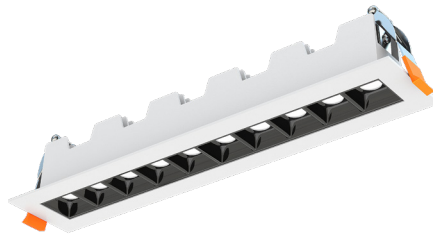

Bottom View