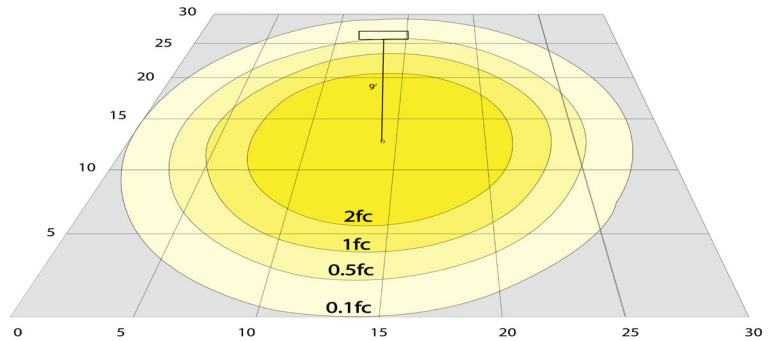

Photometrics: LCFW-MCPT

BUG Rating: B1-U1-G0

Area 30'x 30' Mounting Height: 9'

Performance Table: LCFW-MCPT

MODEL NO.	Wattage	Voltage	Lumens	Color Temp.	BUG Rating	LPW
LCFW-MCPT	6W 9W 12W	120-277V	300LM 450LM 600LM	3000K/4000K/5000K	B1-U1-G0	70