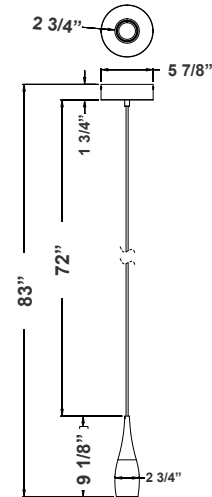

Customer Name: _____

Project Name: _____

Note: _____

Type: _____

83" (H) x 5 7/8" (W)

Features

- Multi CCT & Power(Selectable Switch under the lens)
- 5-Year Warranty
- Black/Gold Finish
- Polycarbonate Lens

Technical Specifications

Electrical:

- Voltage: 120V AC 50/60Hz
- Wattage: 6W/9W/12W
- Power Factor: >0.90
- Efficacy: 50 LPW

Mechanical:

- Aluminum Housing, Powder-Coated Finish
- Polycarbonate Lens
- 10FT Adjustable Cord
- Maximum Ambient Temperature: -22°F to 104°F
- IP55 Suitable for Damp Location
- 5-Year Warranty

Photometrics: LCFW-MCPT

BUG Rating: B1-U1-G0

Area 30'x 30' Mounting Height: 9'

Performance Table: LCFW-MCPT

MODEL NO.	Wattage	Voltage	Lumens	Color Temp.	BUG Rating	LPW
LCFW-MCPT	6W 9W 12W	120-277V	300LM 450LM 600LM	3000K/4000K/5000K	B1-U1-G0	70