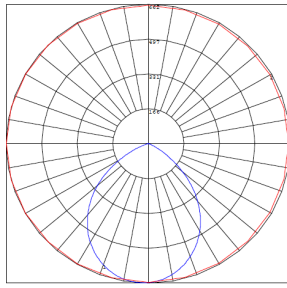

Photometrics: LCFW-MCPT

BUG Rating: B1-U1-G0