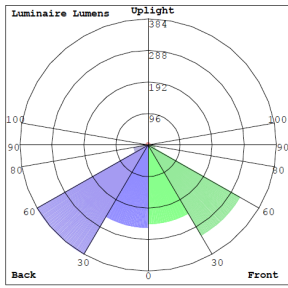

Photometrics: LCFW-MCPT

BUG Rating: B1-U1-G0