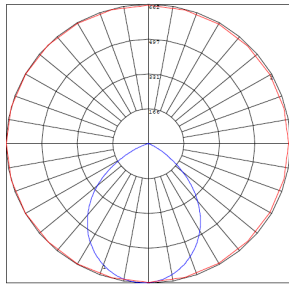

Other Models:

- 12W | 600LM | LCFQ-MCT-WH

Photometrics: LCFS-MCT-BK

BUG Rating: B1-U1-G0

Other Views:

Side View

Front View

Lens View