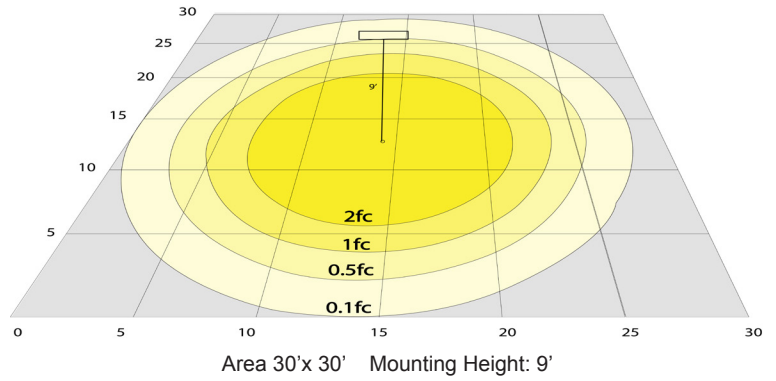

Other Models:

- 12W | 600LM | LCFQ-MCT-WH

Photometrics: LCFS-MCT-BK

BUG Rating: B1-U1-G0

Other Views:

Side View

Front View

Lens View