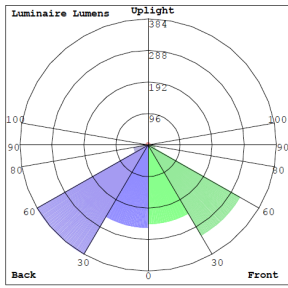

Photometrics: LCFS-MCT-BK

BUG Rating: B1-U1-G0