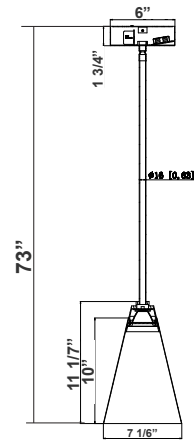

Customer Name: _____

Project Name: _____

Note: _____

Type: _____

73" x 7 1/8"

Features

- Multi CCT & Power(Selectable Switch under the lens)
- Black/Gold Finish
- 5-Year Warranty
- Polycarbonate Lens

Technical Specifications

Electrical:

- Voltage: 120-277V AC 50/60Hz
- Wattage: 6W/9W/12W
- Power Factor: >0.90
- Efficacy: 50 LPW

Mechanical:

- Black/Gold Finish
- Spun Steel Housing
- Polycarbonate Lens
- 4.5FT Adjustable Rod (one 24" + one 18" + one 12") with Swivel Canopy
- Maximum Ambient Temperature: -22°F to 104°F
- IP55 Suitable for Damp Location
- 5-Year Warranty