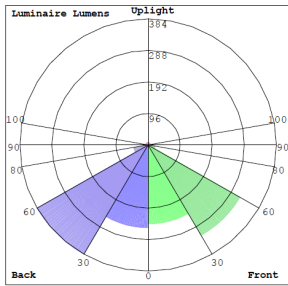

Lighting:

- Multi CCT & Power(Selectable Switch under the lens)
- Dimming: (Dual Function) Triac Dimmable at 120V & 0-10V Dimming at 120-277V
- Total Lumens: 600LM
- Color Temperatures: 3000K/4000K/5000K
- Color Rendering Index: CRI ≥ 90
- Beam Angle: 120°
- Rated life: 50,000 Hrs

Other Models:

- 12W | 600LM | LCFQ-MCTP-WH

Photometrics: LCFQ-MCTP-BK

BUG Rating: B1-U1-G0

Area 30' x 30' Mounting Height: 9'

Other Views:

Side View

Front View