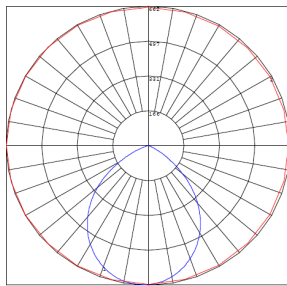

Other Models:

- 12W | 600LM | LCFQ-MCTP-WH

Photometrics: LCFQ-MCTP-BK

BUG Rating: B1-U1-G0

Area 30' x 30' Mounting Height: 9'

Other Views:

Side View

Front View