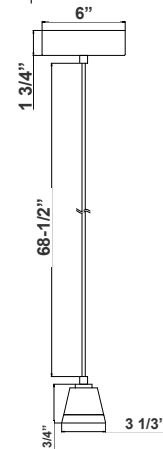

Customer Name: _____

Project Name: _____

Note: _____

Type: _____

68-1/2" (H) x 6" (W)

Features

- Multi CCT & Power(Selectable Switch under the lens)
- Black/Gold Finish
- 6FT Adjustable Cord
- 5-Year Warranty
- Polycarbonate Lens

Technical Specifications

Electrical:

- Voltage: 120-277V AC 50/60Hz
- Wattage: 6W/9W/12W
- Power Factor: >0.90
- Efficacy: 50 LPW

Mechanical:

- Black/Gold Finish
- 6FT Adjustable Cord
- Spun Steel Housing
- Polycarbonate Lens
- Maximum Ambient Temperature: -22°F to 104°F
- IP55 Suitable for Damp Location
- 5-Year Warranty

Other Models:

- 12W | 600LM | LCFQ-MCTP-WH

Photometrics: LCFQ-MCTP-BK

BUG Rating: B1-U1-G0

Area 30' x 30' Mounting Height: 9'

Other Views:

Side View

Front View