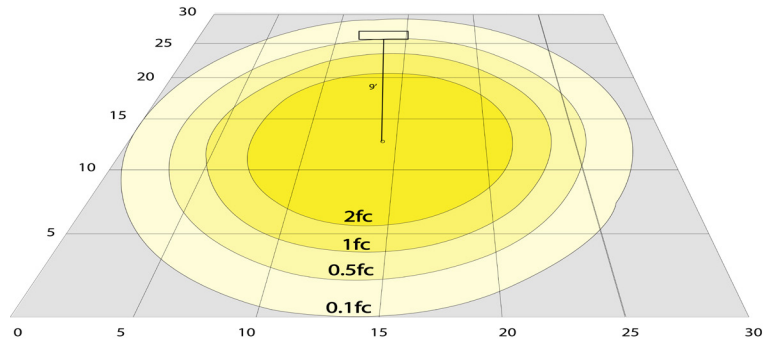

Other Models:

- 12W | 600LM | LCFQ-MCTP-WH

Photometrics: LCFQ-MCTP-BK

BUG Rating: B1-U1-G0

Area 30' x 30' Mounting Height: 9'

Other Views:

Side View

Front View