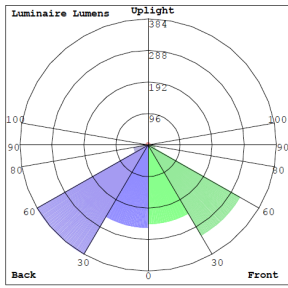

Photometrics: LCFN-MCT5-BK

BUG Rating: B1-U1-G0