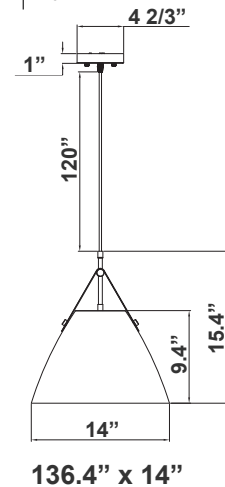

Features

- Multi CCT (Selectable Switch under the lens)
- Black Finish
- 5-Year Warranty
- Polycarbonate lens

Technical Specifications

Electrical:

- Voltage: 120V AC 50/60Hz
- Wattage: 25W
- Power Factor: >0.90
- Efficacy: 56 LPW

Mechanical:

- Black Finish
- Spun Steel Housing
- Polycarbonate Lens
- Power Cord is 60" Long
- Maximum Ambient Temperature: -22°F to 104°F
- IP20 indoor only

Lighting:

- Dimming: TRIAC Dimming (Dimmable Down to 5% Compatible with Traic and ELV Dimmers)
- Total Lumens: 1400LM
- Color Temperatures: 2700K/3000K/3500K/4000K/5000K
- Multi CCT (Selectable Switch under the lens)
- Color Rendering Index: CRI ≥ 90
- Beam Angle: 120°
- Rated life: 50,000 Hrs

Applications:

- Pendant lights are stylish hanging light fixtures that double as task lighting. Perfect for kitchens, office or living areas, our vintage pendant lighting is available in 2 finishes that will look good in any home.

Other Models:

- 25W | 1400LM | LCFN-MCT5-WH

Phone: (877) 805-2252 | Fax: (877) 805-2252
www.westgatetmfg.com