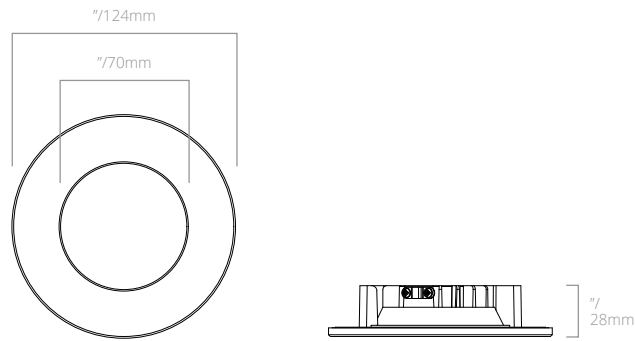

## CONFIGURATOR

MODEL	SIZE	WATTS	CRI/CCT	VOLTAGE	DIMMING	FINISH
DS : Downlight Surface Slim	4 - 4"	8W - 8W; 700 lm	830 - 80 CRI; 3000K	120 - 120V	DT - Triac Dimming	WH - White
		8W - 8W; 600 lm	9CCT5 - 90 CRI; 27/30/35/40/5000K			

## PRODUCT DIMENSIONS

DS4