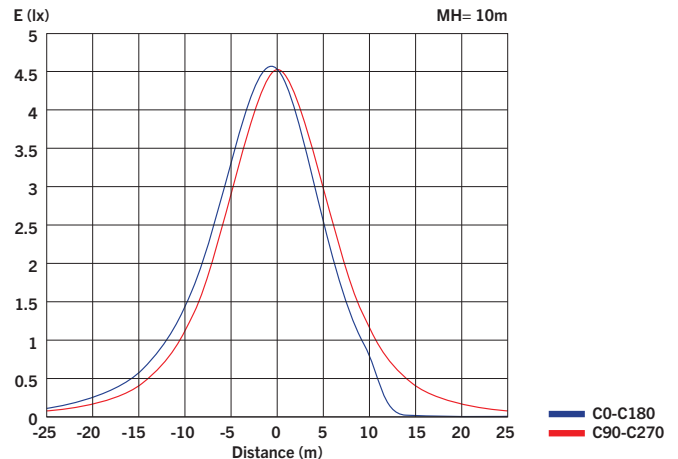

Luminous Intensity Distribution Curve