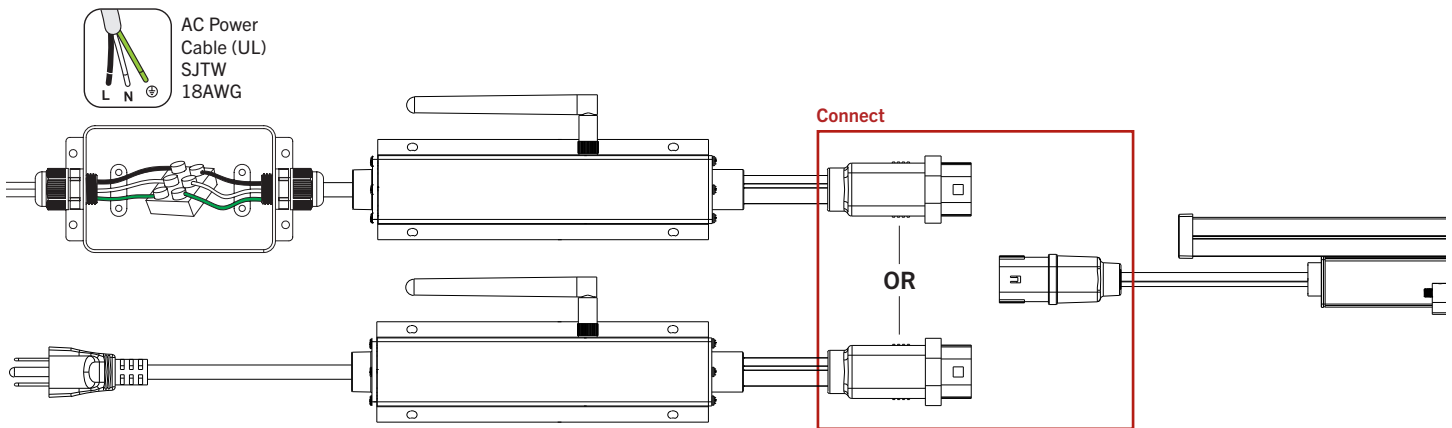

PRODUCT SPECIFICATIONS

Catalog Number	Length	Wattage	Color	Lumen Output	Efficacy	Input Voltage	Light Distribution	Rated Life
KT-WWLED24-L4A-M-RGBW-DMX	4ft	24W	RGBW	1110	45 lm/W	120 - 277V	Medium	50,000 Hours

PHYSICAL SPECIFICATIONS

KT-WWLED24-L4A-M-RGBW-DMX

24W LED WALLWASHER

WIRING DIAGRAM

For use with 3rd party DMX systems (using KT-WWLED-DMX-6-WC/XLR wiring harness)

For use with Keystone Smartloop Wireless DMX Controllers (using KTSL-DMXC1-UV-WC or KTSL-DMXC1-1-WC)

Illuminance at a Distance

Flux out: 1001 lm

Height	Eavg, Emax	Angle: 114.62deg	Diameter
1m	124.5, 459.81x		311.65cm
2m	31.12, 115.01x		623.31cm
3m	13.83, 51.091x		934.96cm
4m	7.779, 28.741x		1246.62cm
5m	4.978, 18.391x		1558.27cm
6m	3.457, 12.771x		1869.93cm
7m	2.540, 9.3841x		2181.58cm
8m	1.945, 7.1841x		2493.23cm
9m	1.537, 5.6771x		2804.89cm
10m	1.245, 4.5981x		3316.54cm