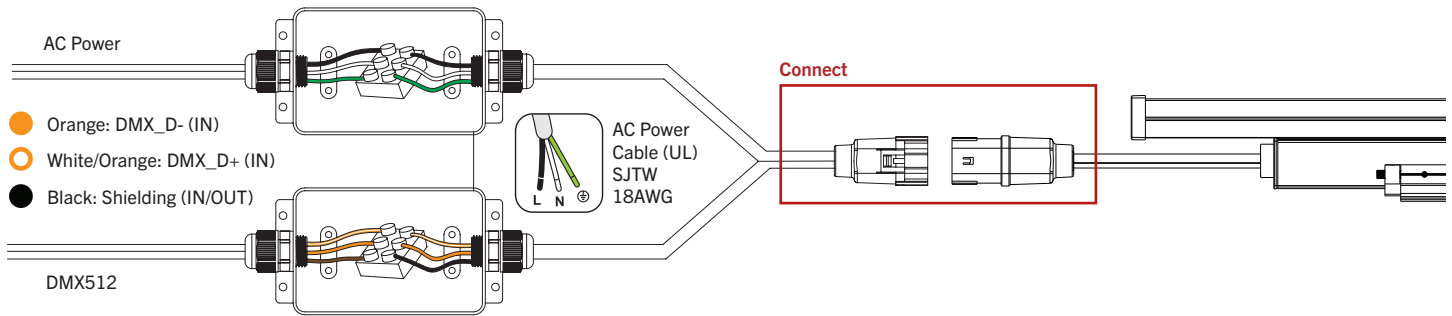

PRODUCT SPECIFICATIONS

Catalog Number	Length	Wattage	Color	Lumen Output	Efficacy	Input Voltage	Light Distribution	Rated Life
KT-WWLED24-L4A-M-RGBW-DMX	4ft	24W	RGBW	1110	45 lm/W	120 - 277V	Medium	50,000 Hours

PHYSICAL SPECIFICATIONS

KT-WWLED24-L4A-M-RGBW-DMX

24W LED WALLWASHER

WIRING DIAGRAM

For use with 3rd party DMX systems (using KT-WWLED-DMX-6-WC/XLR wiring harness)

For use with Keystone Smartloop Wireless DMX Controllers (using KTSL-DMXC1-UV-WC or KTSL-DMXC1-1-WC)

Illuminance at a Distance

Flux out: 1001 lm

Height	Eavg, Emax	Angle: 114.62deg	Diameter
1m	124.5, 459.81x		311.65cm
2m	31.12, 115.01x		623.31cm
3m	13.83, 51.091x		934.96cm
4m	7.779, 28.741x		1246.62cm
5m	4.978, 18.391x		1558.27cm
6m	3.457, 12.771x		1869.93cm
7m	2.540, 9.3841x		2181.58cm
8m	1.945, 7.1841x		2493.23cm
9m	1.537, 5.6771x		2804.89cm
10m	1.245, 4.5981x		3316.54cm