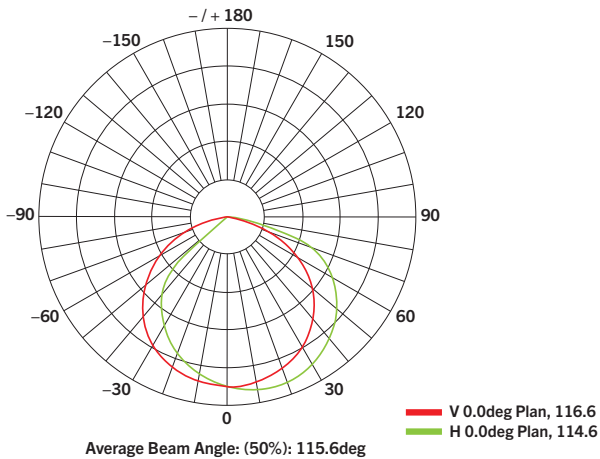

Luminous Intensity Distribution Curve