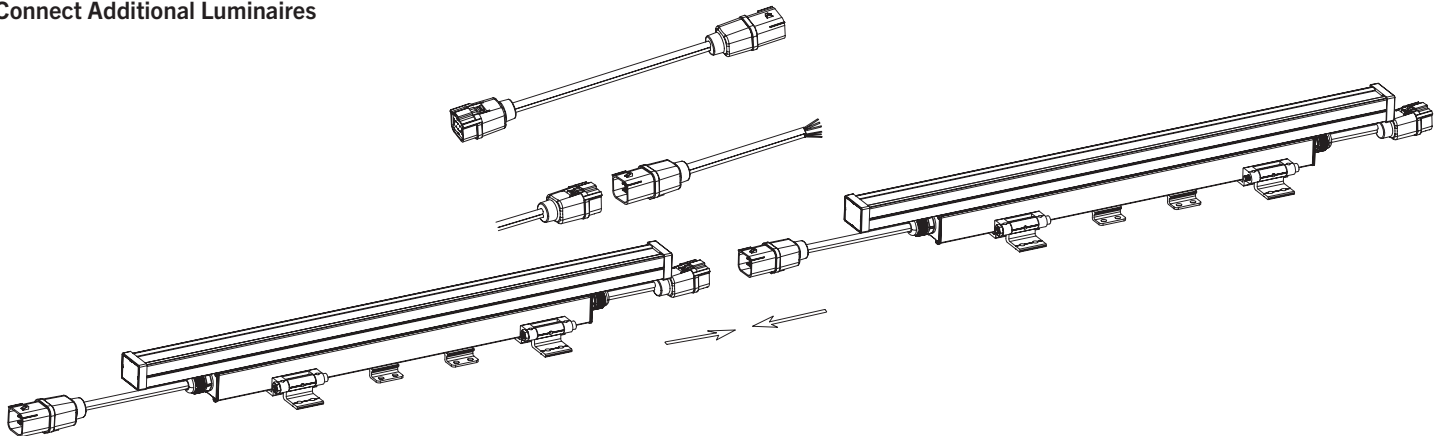

Connect Additional Luminaires