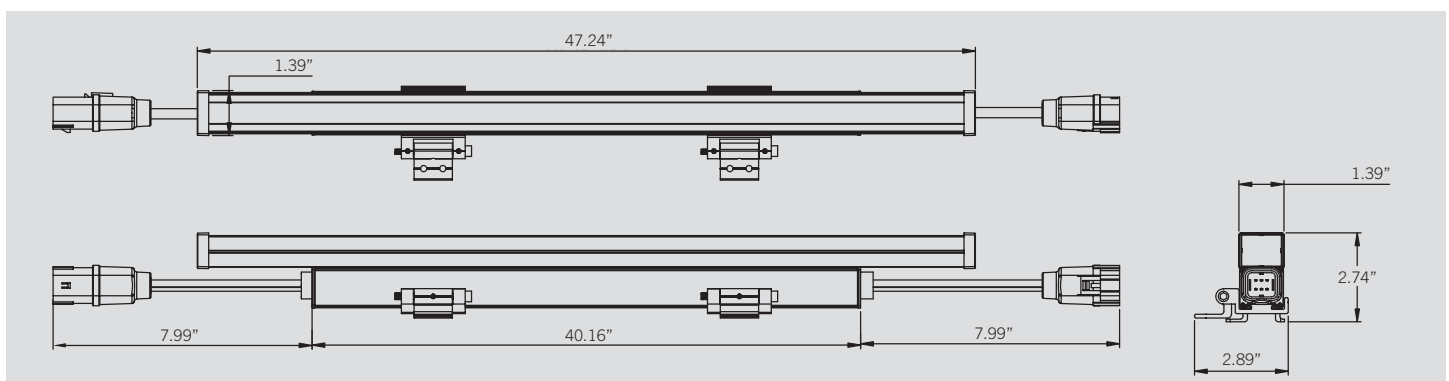

PHYSICAL SPECIFICATIONS