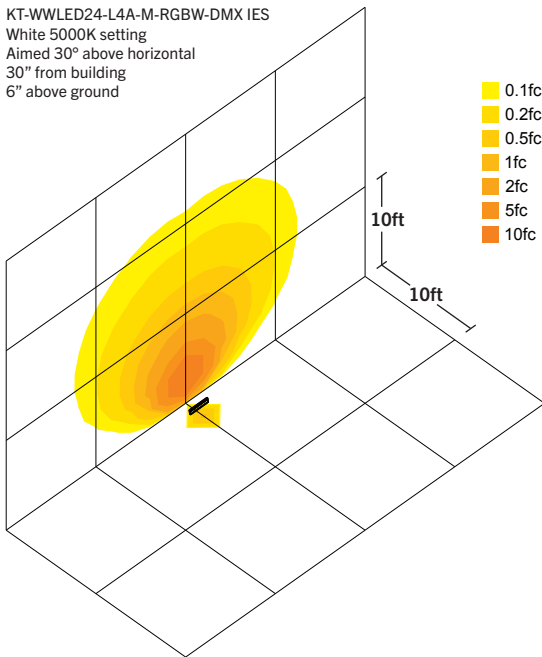

PRODUCT SPECIFICATIONS

Catalog Number	Length	Wattage	Color	Lumen Output	Efficacy	Input Voltage	Light Distribution	Rated Life
KT-WWLED24-L4A-M-RGBW-DMX	4ft	24W	RGBW	1110	45 lm/W	120 - 277V	Medium	50,000 Hours

PHYSICAL SPECIFICATIONS

KT-WWLED24-L4A-M-RGBW-DMX

24W LED WALLWASHER

WIRING DIAGRAM

For use with 3rd party DMX systems (using KT-WWLED-DMX-6-WC/XLR wiring harness)

For use with Keystone Smartloop Wireless DMX Controllers (using KTSL-DMXC1-UV-WC or KTSL-DMXC1-1-WC)

Connect Additional Luminaires

KT-WWLED24-L4A-M-RGBW-DMX

24W LED WALLWASHER

PHOTOMETRICS

Light Distribution Pattern

KT-WWLED24-L4A-M-RGBW-DMX IES
 White 5000K setting
 Aimed 30° above horizontal
 30" from building
 6" above ground

Illuminance at a Distance

Flux out: 1001 lm

Height	Eavg, Emax	Angle: 114.62deg	Diameter
1m	124.5, 459.81x		311.65cm
2m	31.12, 115.01x		623.31cm
3m	13.83, 51.091x		934.96cm
4m	7.779, 28.741x		1246.62cm
5m	4.978, 18.391x		1558.27cm
6m	3.457, 12.771x		1869.93cm
7m	2.540, 9.3841x		2181.58cm
8m	1.945, 7.1841x		2493.23cm
9m	1.537, 5.6771x		2804.89cm
10m	1.245, 4.5981x		3316.54cm