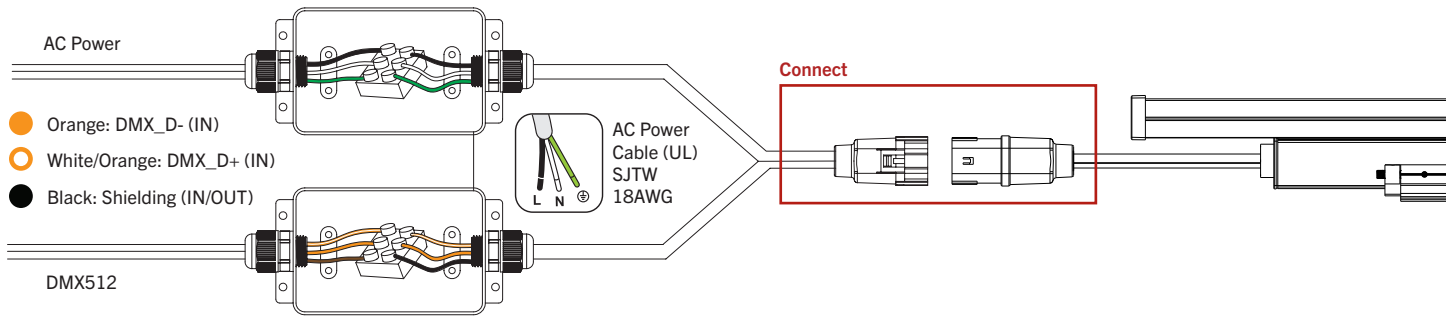

- Ultra Slim Linear Wall Wash product made from extruded aluminum for wall and ground mount applications easily blends into existing landscape or building architectural design
- Ideal for Sign Lighting, Wall Washing or grazing, or simple accent lighting to landscape or design elements
- Full RGBW design
- Compatible with Keystone Smartloop Wireless DMX Controller, offering RGBW color control, sequencing and scheduling that is easy to commission and edit in seconds.
- Fully DMX 512 and RDM Compliant design allows for compatibility with all industry proven full scale DMX512 based control solutions
- Uses 4 DMX channels per fixture
- Suitable for easy daisy chaining of fixtures end to end, either with or without optional linking cable accessories. Up to 40 fixtures linked end to end (circuit loading dependant)
- Multiple mounting accessories available
- Impact and heat resistant tempered glass
- IP66 rated
- Ideal for single or two story accent illumination needs
- Ambient operating temperature: -40°C/-40°F - 50°C/122°F
- UL Listed
- Osram LEDs
- Includes DMX512 Signal Termination Cap.
- 120-277V Input, no external power supply needed
- Hinged mounting bracket included

PRODUCT SPECIFICATIONS

Catalog Number	Length	Wattage	Color	Lumen Output	Efficacy	Input Voltage	Light Distribution	Rated Life
KT-WWLED12-L2A-M-RGBW-DMX	2ft	12W	RGBW	560	45 lm/W	120 - 277V	Medium	50,000 Hours

PHYSICAL SPECIFICATIONS

KT-WWLED12-L2A-M-RGBW-DMX

12W LED WALLWASHER

WIRING DIAGRAM

For use with 3rd party DMX systems (using KT-WWLED-DMX-6-WC/XLR wiring harness)

For use with Keystone Smartloop Wireless DMX Controllers (using KTSL-DMXC1-UV-WC or KTSL-DMXC1-1-WC)