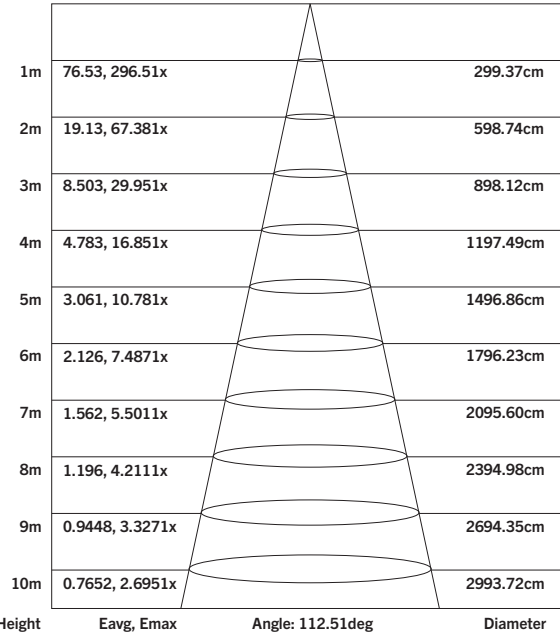

PRODUCT SPECIFICATIONS

Catalog Number	Length	Wattage	Color	Lumen Output	Efficacy	Input Voltage	Light Distribution	Rated Life
KT-WWLED12-L2A-M-RGBW-DMX	2ft	12W	RGBW	560	45 lm/W	120 - 277V	Medium	50,000 Hours

Connect Additional Luminaires

KT-WWLED12-L2A-M-RGBW-DMX

12W LED WALLWASHER

PHOTOMETRICS

Light Distribution Pattern

KT-WWLED12-L2A-M-RGBW-DMX IES
 White 5000K setting
 Aimed 30° above horizontal
 30" from building
 6" above ground

Illuminance at a Distance

Flux out: 570.1 lm

Luminous Intensity Distribution Curve

KT-WWLED12-L2A-M-RGBW-DMX

12W LED WALLWASHER

ACCESSORIES (SOLD SEPARATELY)

DMX CONTROLLERS / INTERFACE

One of the following controllers or interfaces is required per run for operation