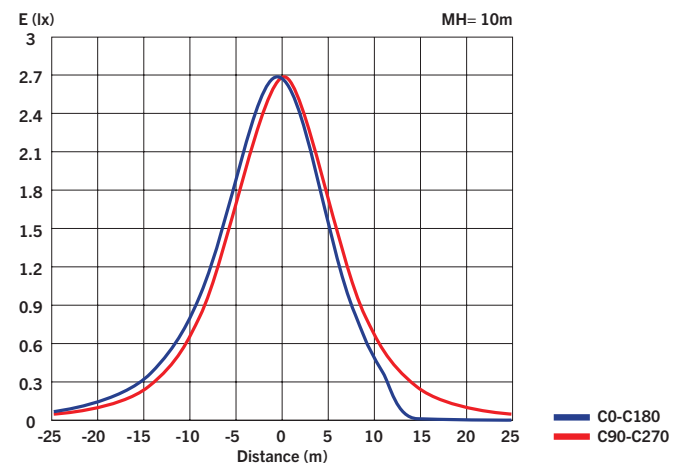

Luminous Intensity Distribution Curve