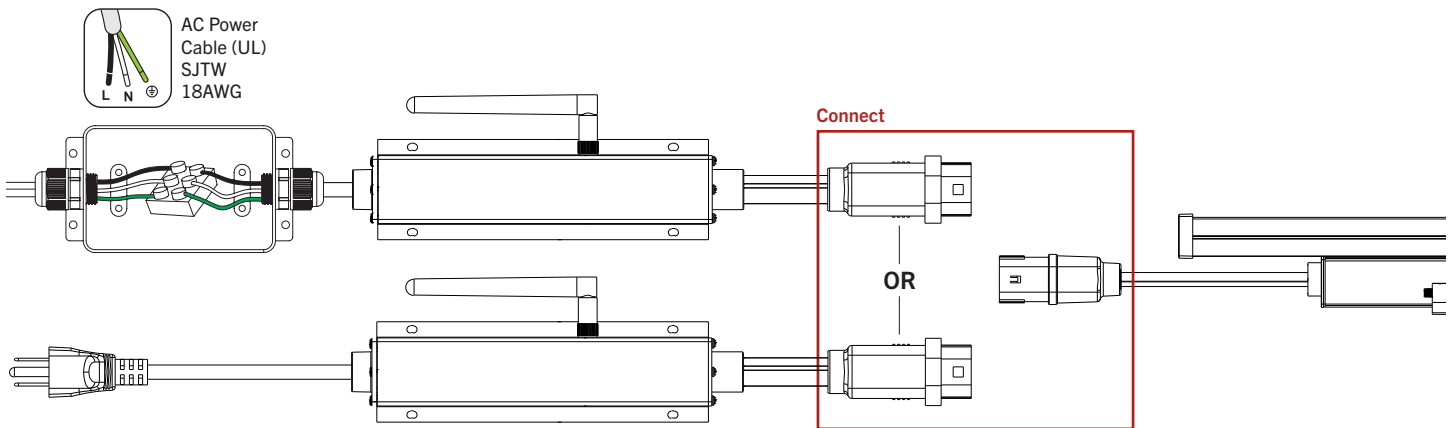

- Ultra Slim Linear Wall Wash product made from extruded aluminum for wall and ground mount applications easily blends into existing landscape or building architectural design
- Ideal for Sign Lighting, Wall Washing or grazing, or simple accent lighting to landscape or design elements
- Full RGBW design
- Compatible with Keystone Smartloop Wireless DMX Controller, offering RGBW color control, sequencing and scheduling that is easy to commission and edit in seconds.
- Fully DMX 512 and RDM Compliant design allows for compatibility with all industry proven full scale DMX512 based control solutions
- Uses 4 DMX channels per fixture
- Suitable for easy daisy chaining of fixtures end to end, either with or without optional linking cable accessories. Up to 40 fixtures linked end to end (circuit loading dependant)
- Multiple mounting accessories available
- Impact and heat resistant tempered glass
- IP66 rated
- Ideal for single or two story accent illumination needs
- Ambient operating temperature: -40°C/-40°F - 50°C/122°F
- UL Listed
- Osram LEDs
- Includes DMX512 Signal Termination Cap.
- 120-277V Input, no external power supply needed
- Hinged mounting bracket included

PRODUCT SPECIFICATIONS

Catalog Number	Length	Wattage	Color	Lumen Output	Efficacy	Input Voltage	Light Distribution	Rated Life
KT-WWLED12-L2A-M-RGBW-DMX	2ft	12W	RGBW	560	45 lm/W	120 - 277V	Medium	50,000 Hours

PHYSICAL SPECIFICATIONS

KT-WWLED12-L2A-M-RGBW-DMX

12W LED WALLWASHER

WIRING DIAGRAM

For use with 3rd party DMX systems (using KT-WWLED-DMX-6-WC/XLR wiring harness)

For use with Keystone Smartloop Wireless DMX Controllers (using KTSL-DMXC1-UV-WC or KTSL-DMXC1-1-WC)