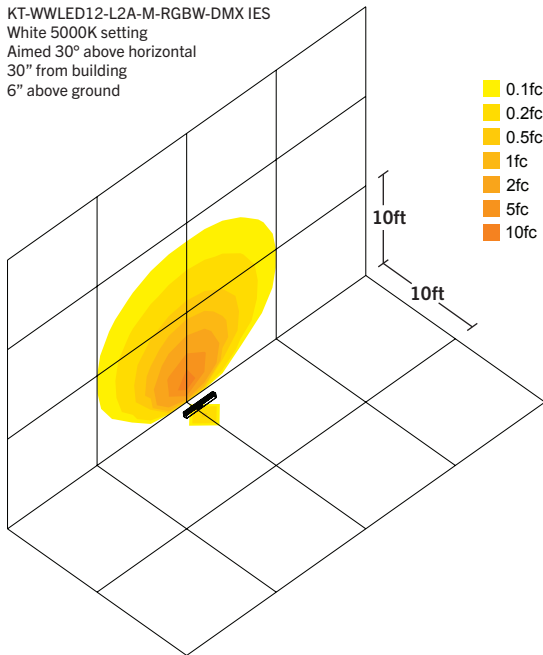

PRODUCT SPECIFICATIONS

Catalog Number	Length	Wattage	Color	Lumen Output	Efficacy	Input Voltage	Light Distribution	Rated Life
KT-WWLED12-L2A-M-RGBW-DMX	2ft	12W	RGBW	560	45 lm/W	120 - 277V	Medium	50,000 Hours

PHYSICAL SPECIFICATIONS

KT-WWLED12-L2A-M-RGBW-DMX

12W LED WALLWASHER

WIRING DIAGRAM

For use with 3rd party DMX systems (using KT-WWLED-DMX-6-WC/XLR wiring harness)

For use with Keystone Smartloop Wireless DMX Controllers (using KTSL-DMXC1-UV-WC or KTSL-DMXC1-1-WC)

Connect Additional Luminaires

KT-WWLED12-L2A-M-RGBW-DMX

12W LED WALLWASHER

PHOTOMETRICS

Light Distribution Pattern

KT-WWLED12-L2A-M-RGBW-DMX IES
 White 5000K setting
 Aimed 30° above horizontal
 30" from building
 6" above ground

Illuminance at a Distance

Flux out: 570.1 lm

Luminous Intensity Distribution Curve

KT-WWLED12-L2A-M-RGBW-DMX

12W LED WALLWASHER

ACCESSORIES (SOLD SEPARATELY)

DMX CONTROLLERS / INTERFACE

One of the following controllers or interfaces is required per run for operation