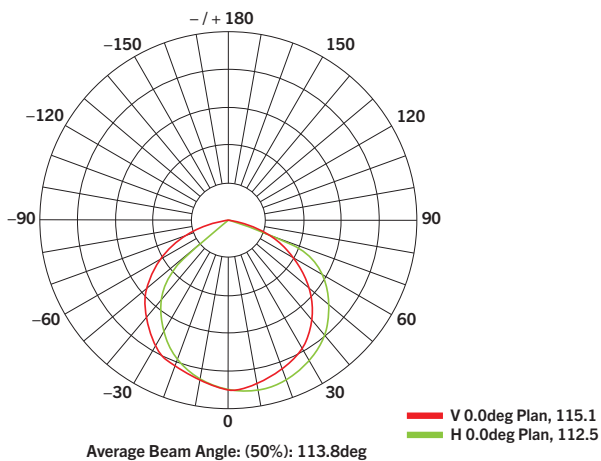

PRODUCT SPECIFICATIONS

Catalog Number	Length	Wattage	Color	Lumen Output	Efficacy	Input Voltage	Light Distribution	Rated Life
KT-WWLED12-L2A-M-RGBW-DMX	2ft	12W	RGBW	560	45 lm/W	120 - 277V	Medium	50,000 Hours

Connect Additional Luminaires

KT-WWLED12-L2A-M-RGBW-DMX

12W LED WALLWASHER

PHOTOMETRICS

Light Distribution Pattern

KT-WWLED12-L2A-M-RGBW-DMX IES
 White 5000K setting
 Aimed 30° above horizontal
 30" from building
 6" above ground

Illuminance at a Distance

Flux out: 570.1 lm

Luminous Intensity Distribution Curve

KT-WWLED12-L2A-M-RGBW-DMX

12W LED WALLWASHER

ACCESSORIES (SOLD SEPARATELY)

DMX CONTROLLERS / INTERFACE

One of the following controllers or interfaces is required per run for operation