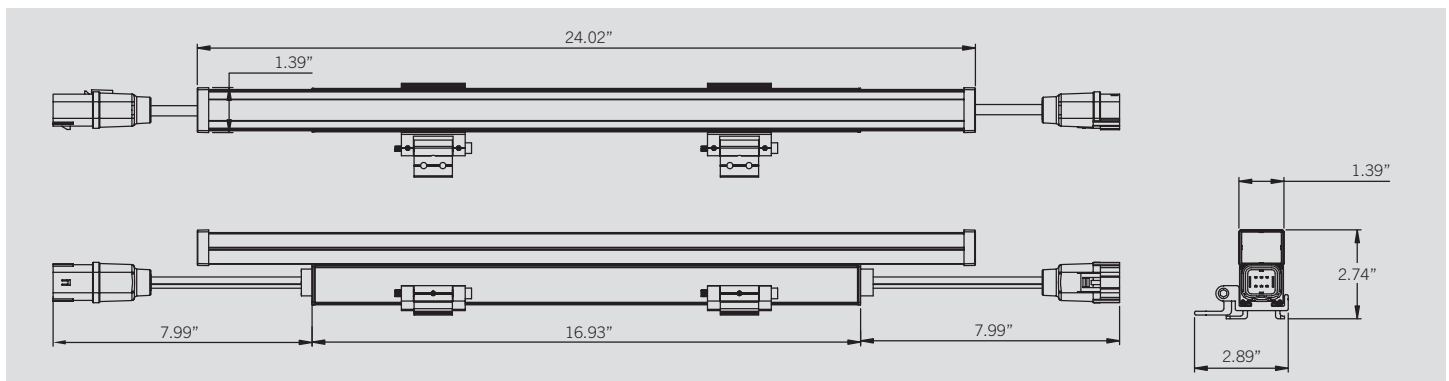

PHYSICAL SPECIFICATIONS