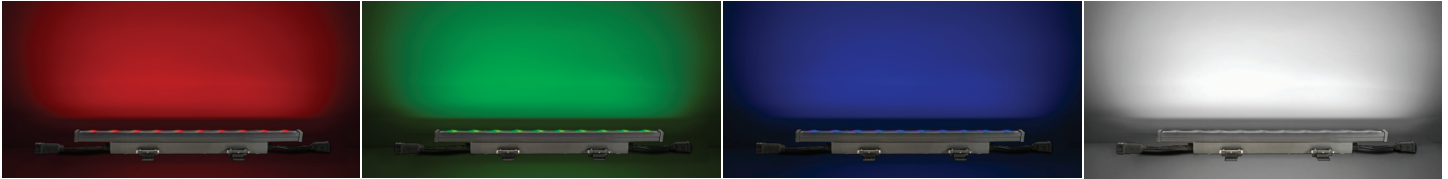

KT-WWLED12-L2A-M-RGBW-DMX

12W LED WALLWASHER