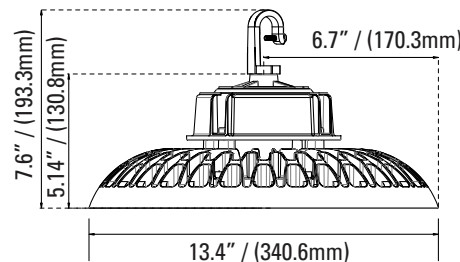

P10371 SEN-BRI619
(Recommended Height up to 40-ft)
(Remote/Dipswitch Programmable PIR Motion Sensor 0-10V Bi-Level Internal 12V-24V 2X Area Lens)

DIMENSIONS

11" -100 Watt
5.95-lbs

13" -150 Watt
7.12-lbs

15" -200 Watt
8.53-lbs

PHOTOMETRICS CHART

11" - 100 Watt
DLC Premium

Center Beam Fc	Beam Width	
5.0ft	30.4 ft	10.3 ft 10.4 ft
10.0ft	76.1 ft	20.5 ft 20.7 ft
15.0ft	119.6 ft	30.8 ft 31.1 ft
20.0ft	159.5 ft	41.0 ft 41.5 ft
25.0ft	196.8 ft	51.3 ft 51.9 ft
30.0ft	231.6 ft	61.5 ft 62.2 ft