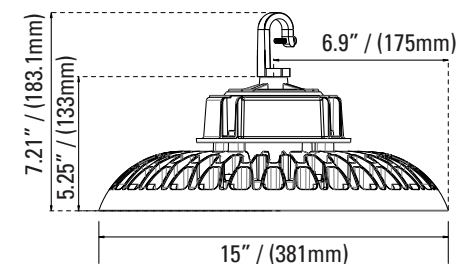

P10371 SEN-BRI619
(Recommended Height up to 40-ft)
(Remote/Dipswitch Programmable PIR Motion Sensor 0-10V Bi-Level Internal 12V-24V 2X Area Lens)

DIMENSIONS

11" -100 Watt
5.95-lbs

13" -150 Watt
7.12-lbs

15" -200 Watt
8.53-lbs

PHOTOMETRICS CHART

11" - 100 Watt
DLC Premium

Center Beam Fc	Beam Width	
5.0ft	30.4 ft	10.3 ft 10.4 ft
10.0ft	76.1 ft	20.5 ft 20.7 ft
15.0ft	119.6 ft	30.8 ft 31.1 ft
20.0ft	159.5 ft	41.0 ft 41.5 ft
25.0ft	196.8 ft	51.3 ft 51.9 ft
30.0ft	231.6 ft	61.5 ft 62.2 ft