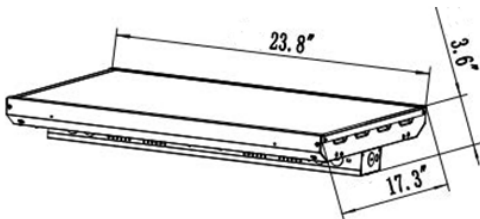

HBLED85W, HBLED155W