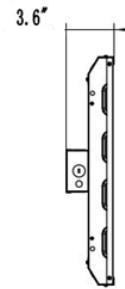

HBLED85W, HBLED155W