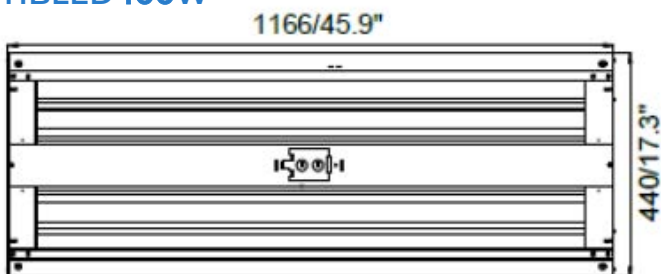

HBLED85W, HBLED155W

HBLED210W-4FT, HBLED300W

HBLED400W