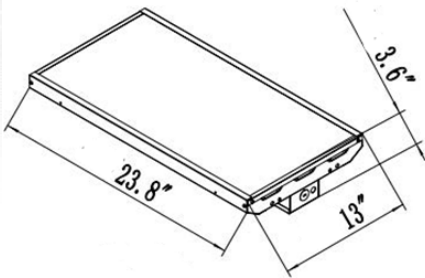

HBLED85W, HBLED155W