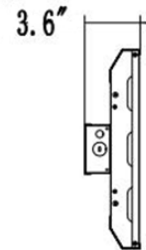

HBLED85W, HBLED155W