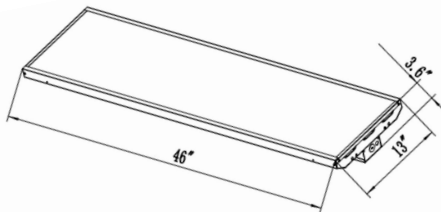

HBLED210W-4FT, HBLED300W