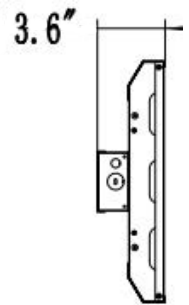

HBLED85W, HBLED155W