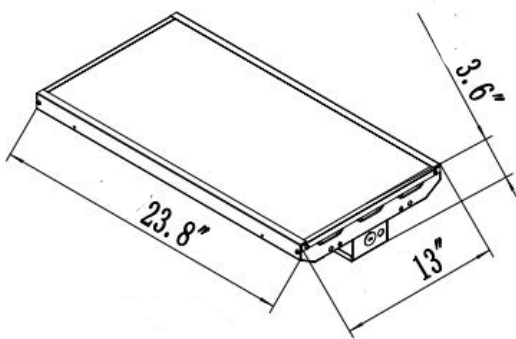

WAREHOUSE-LIGHTING.COM

INDUSTRIAL AND COMMERCIAL
LIGHTING MFR SINCE 2003

PROJECT NAME _____
ITEM # _____
FIXTURE SCHEDULE _____
NOTES _____

Dimensions

Item	Length	Width	Height	Weight
HBLED85W/4000KFR-G3	23.8"	13"	3.6"	10.12 lbs
HBLED85W/5000KFR-G3	23.8"	13"	3.6"	10.12 lbs
HBLED155W/4000KFR-G3	23.8"	13"	3.6"	10.45 lbs
HBLED155W/5000KFR-G3	23.8"	13"	3.6"	10.45 lbs
HBLED210W/5000KFR-G3	23.8"	17.3"	3.6"	12.54 lbs

HBLED85W, HBLED155W