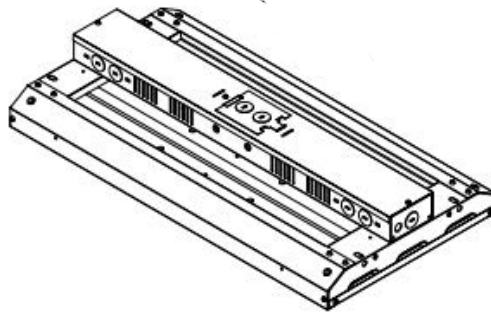

WAREHOUSE-LIGHTING.COM

INDUSTRIAL AND COMMERCIAL
LIGHTING MFR SINCE 2003

PROJECT NAME _____
ITEM # _____
FIXTURE SCHEDULE _____
NOTES _____

Dimensions

Item	Length	Width	Height	Weight
HBLED85W/4000KFR-G3	23.8"	13"	3.6"	10.12 lbs
HBLED85W/5000KFR-G3	23.8"	13"	3.6"	10.12 lbs
HBLED155W/4000KFR-G3	23.8"	13"	3.6"	10.45 lbs
HBLED155W/5000KFR-G3	23.8"	13"	3.6"	10.45 lbs
HBLED210W/5000KFR-G3	23.8"	17.3"	3.6"	12.54 lbs

HBLED85W, HBLED155W