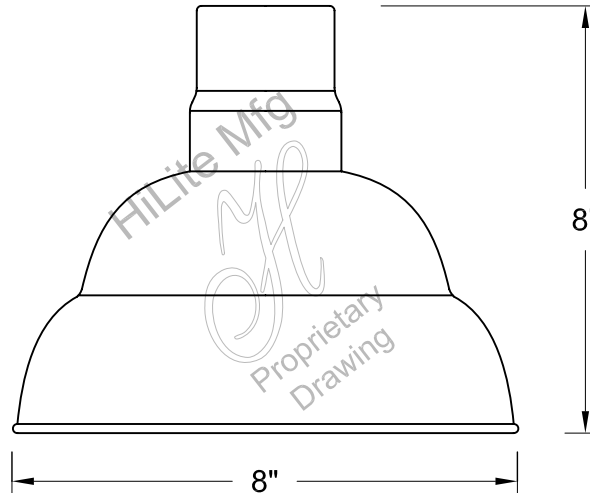

H-EMC-8 Emblem Shade Collection

**HI-LITE MFG.
CO., INC**

13450 Monte Vista Avenue
Chino, California 91710
Telephone: (909) 465-1999
Toll Free: (800) 465-0211
Fax: (909) 465-0907
web: www.hilitemfg.com
e-mail: sales@hilitemfg.com

Job Name:
Type:
Quantity:

FINISH -Offered in exceptional finishes, comprised of: polyester/polished powder coat, baking enamel liquid, raw metal, or galvanized finishes.

Standard Finishes are: 91(Black), 93(White), 95(Dark Green), 96(Galvanized), BR47(Powder Coat Rust), BK01(Black Texture), GN20(Powder Coat Patina).

Upgraded Finishes are: 29, 66, 82, 90, 92, 94, 97, 99, 100, 103, 104, 105, 110, 112, 113, 114, 115, 117, 118, 119, 120, 127, 128, 129, 133, 134, 135, 136, 98, 101, 102, 137, 138, 139, 140, 121, 122, 123, 124, 125, 126, 11, 01, 22, 25, 33, 77, 89, 24, 44, 48, 49, 15, 16.

For interior finish of fixture refer to color chart on pages 344-348.

MOUNTING - Cord, Stem, Arm, and Flush mounting available.

ACCESSORIES - CGU(Cast Guard and Glass), LCGU(Large Cast Guard and Glass), WGU(Wire Guard and Glass), LWGU(Large Wire Guard and Glass), ARN(Acorn Globe), LARN(Large Acorn Globe), WGR(Wire Guard), SK(Swivel Knuckle) and FX(Flexible tubing for cord mounted fixture only) available.

REFLECTOR - Heavy duty, spun shade, aluminum 6061-0 and/or 1100-0, galvanized 22 gauge, steel 20/22 gauge, copper 032/040 and brass 032/040 construction. Dependant on finish.

SOCKETS/LAMPS - Available in:

Incandescent

- rated 200 watt max/120 volt, medium base.

Compact Fluorescent(CFL)

- rated 13/18/26/32 watt max/120/277 volt, GX24Q base.

Metal Halide(MH)

- rated 35/50/70/100 watt max/120/208/240/277 volt, medium base, 4KV socket.

High Pressure Sodium(HPS)

- rated 50/70/100 watt max/120/277 volt, medium base.

MADE IN THE U.S.A.

Suitable for wet location.
(Except when cord mounted)