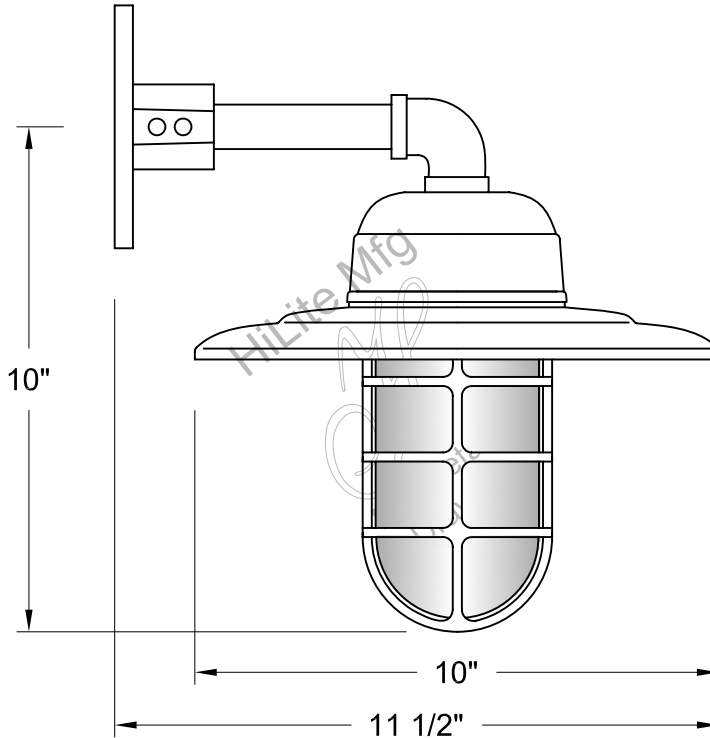

HI-LITE MFG. CO., INC

13450 Monte Vista Avenue
Chino, California 91710
Telephone: (909) 465-1999
Toll Free: (800) 465-0211
Fax: (909) 465-0907
web: www.hilitemfg.com
e-mail: sales@hilitemfg.com

H-CGU-10-1B Saucer Vapor Jar Collection

Job Name:
Type:
Quantity:

FINISH -Offered in exceptional finishes, comprised of: polyester/polished powder coat, baking enamel liquid, raw metal, or galvanized finishes.

Standard Finishes are: 91(Black), 93(White), 95(Dark Green), 96(Galvanized), BR47(Powder Coat Rust), BK01(Black Texture), GN20(Powder Coat Patina).

Upgraded Finishes are: 29, 66, 82, 90, 92, 94, 97, 99, 100, 103, 104, 105, 110, 112, 113, 114, 115, 117, 118, 119, 120, 127, 128, 129, 133, 134, 135, 136, 98, 101, 102, 137, 138, 139, 140, 121, 122, 123, 124, 125, 126, 11, 01, 22, 25, 33, 77, 89, 24, 44, 48, 49.

For interior finish of fixture refer to color chart on pages 344-348.

MOUNTING - Cord, Stem, Arm, and Flush mounting available.

ACCESSORIES - Cast guard, Wire guard, Acorn globe, Swivel knuckle, and flexible tubing available.

REFLECTOR - Heavy duty, spun shade, aluminum 6061-0 and/or 1100-0, galvanized 22 gauge, steel 20/22 gauge, copper 032/040 and brass 032/040 construction. Dependant on finish.

SOCKETS/LAMPS - Available in:

Incandescent

- rated 100 watt max/120 volt, medium base.

Compact Fluorescent(CFL)

- rated 13/18/26/32 watt max/120/277 volt, GX24Q base.

High Intensity Discharge(HID)

- rated 100 watt max/120/208/240/277 volt, medium base.

Light-Emitted Diode(LED)

- rated 20w12(20w-1250) lumens.

MADE IN THE U.S.A.

Suitable for wet location.
(Except when cord mounted)