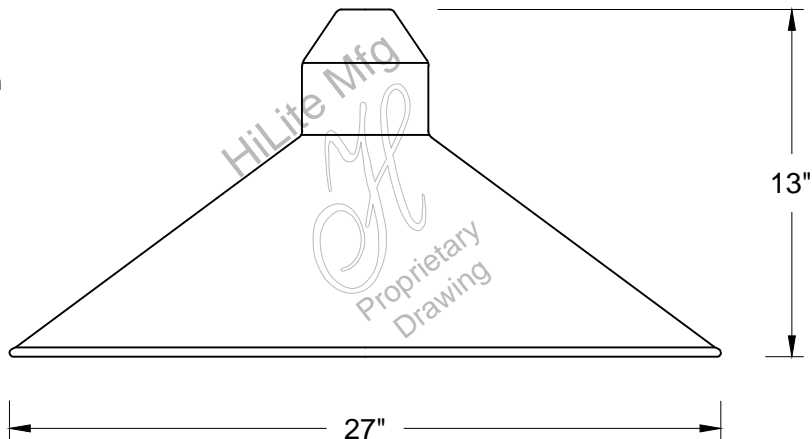

HI-LITE MFG. CO., INC

13450 Monte Vista Avenue
Chino, California 91710
Telephone: (909) 465-1999
Toll Free: (800) 465-0211
Fax: (909) 465-0907
web: www.hilitemfg.com
e-mail: sales@hilitemfg.com

H-94727 Umbrella Collection

Job Name:
Type:
Quantity:

FINISH -Offered in exceptional finishes, comprised of: polyester/polished powder coat, baking enamel liquid, raw metal, or galvanized finishes.

Standard Finishes are: 91(Black), 93(White), 95(Dark Green), 96(Galvanized), BR47(Powder Coat Rust), BK01(Black Texture), GN20(Powder Coat Patina).

Upgraded Finishes are: 29, 66, 82, 90, 92, 94, 97, 99, 100, 103, 104, 105, 110, 112, 113, 114, 115, 117, 118, 119, 120, 127, 128, 129, 133, 134, 135, 136, 98, 101, 102, 137, 138, 139, 140, 121, 122, 123, 124, 125, 126, 11.

For interior finish of fixture refer to color chart on pages 344-348.

MOUNTING - Cord, Stem, Arm, Post and Flush mounting available.

ACCESSORIES - CGU(Cast Guard and Glass), LCGU(Large Cast Guard and Glass), WGU(Wire Guard and Glass), LWGU(Large Wire Guard and Glass), ARN(Acorn Globe), LARN(Large Acorn Globe), WGR(Wire Guard), SK(Swivel Knuckle), FX(Flexible tubing for cord mounted fixture only) and 3PTLCGU available.

REFLECTOR - Heavy duty, spun shade, aluminum 6061-0 and/or 1100-0, galvanized 22 gauge, steel 20/22 gauge, copper 032/040 and brass 032/040 construction. Dependant on finish.

SOCKETS/LAMPS - Available in:

Incandescent

- rated 200 watt max/120 volt, medium base.

Compact Fluorescent(CFL)

- rated 13/18/26/32/42/57 watt max/120/277 volt, GX24Q base.

Metal Halide(MH)

- rated 35/50/70/100/150/175 watt max/120/208/240/277 volt, medium base, 4KV socket.

High Pressure Sodium(HPS)

- rated 50/70/100/150 watt max/120/277 volt, medium base.

Light-Emitted Diode (LED)

- rated 20w or 30w LED. See LED specifications for complete part number.

MADE IN THE U.S.A.

Suitable for wet location.
(Except when cord mounted)