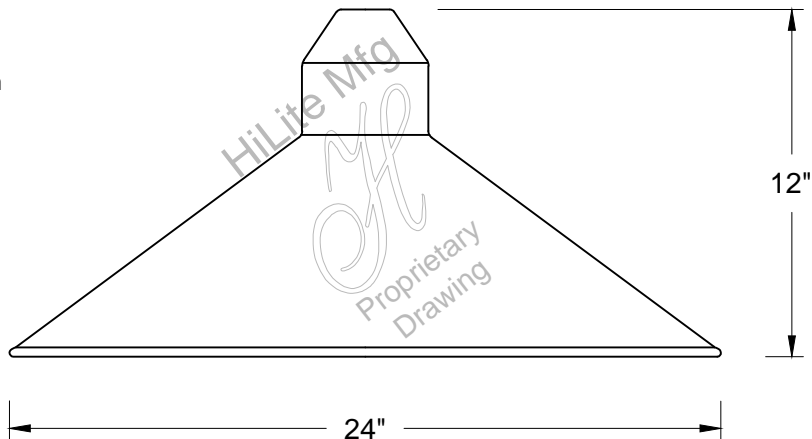

HI-LITE MFG. CO., INC

13450 Monte Vista Avenue
Chino, California 91710
Telephone: (909) 465-1999
Toll Free: (800) 465-0211
Fax: (909) 465-0907
web: www.hilitemfg.com
e-mail: sales@hilitemfg.com

H-94724 Umbrella Collection

Job Name:
Type:
Quantity:

FINISH -Offered in exceptional finishes, comprised of: polyester/polished powder coat, baking enamel liquid, raw metal, or galvanized finishes.

Standard Finishes are: 91(Black), 93(White), 95(Dark Green), 96(Galvanized), BR47(Powder Coat Rust), BK01(Black Texture), GN20(Powder Coat Patina).

Upgraded Finishes are: 29, 66, 82, 90, 92, 94, 97, 99, 100, 103, 104, 105, 110, 112, 113, 114, 115, 117, 118, 119, 120, 127, 128, 129, 133, 134, 135, 136, 98, 101, 102, 137, 138, 139, 140, 121, 122, 123, 124, 125, 126, 11.

For interior finish of fixture refer to color chart on pages 344-348.

MOUNTING - Cord, Stem, Arm, Post and Flush mounting available.

ACCESSORIES - CGU(Cast Guard and Glass), LCGU(Large Cast Guard and Glass), WGU(Wire Guard and Glass), LWGU(Large Wire Guard and Glass), ARN(Acorn Globe), LARN(Large Acorn Globe), WGR(Wire Guard), SK(Swivel Knuckle), FX(Flexible tubing for cord mounted fixture only) and 3PTLCGU available.

REFLECTOR - Heavy duty, spun shade, aluminum 6061-0 and/or 1100-0, galvanized 22 gauge, steel 20/22 gauge, copper 032/040 and brass 032/040 construction. Dependant on finish.

SOCKETS/LAMPS - Available in:

Incandescent

- rated 200 watt max/120 volt, medium base.

Compact Fluorescent(CFL)

- rated 13/18/26/32/42/57 watt max/120/277 volt, GX24Q base.

Metal Halide(MH)

- rated 35/50/70/100/150/175 watt max/120/208/240/277 volt, medium base, 4KV socket.

High Pressure Sodium(HPS)

- rated 50/70/100/150 watt max/120/277 volt, medium base.

Light-Emitted Diode (LED)

- rated 20w or 30w LED. See LED specifications for complete part number.

MADE IN THE U.S.A.

Suitable for wet location.
(Except when cord mounted)